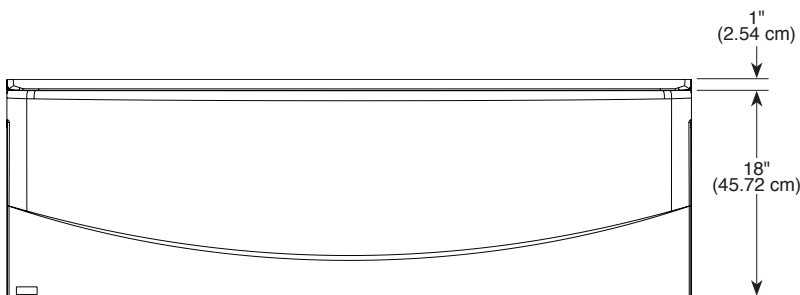

BATHTUB

- Classic 400 Curve
- 60" x 30"
- Right Drain or Left Drain

COLOR/FINISH:

- White

STANDARD SPECIFICATIONS:

- Made with High-Gloss ProCrylic™ Material
- Textured Bottom
- Direct-to-Stud Installation
- Soaking Depth 12" to overflow
- Water Capacity 57 gal
- 10 Year Limited Residential Warranty
- 1 Year Limited Commercial Warranty