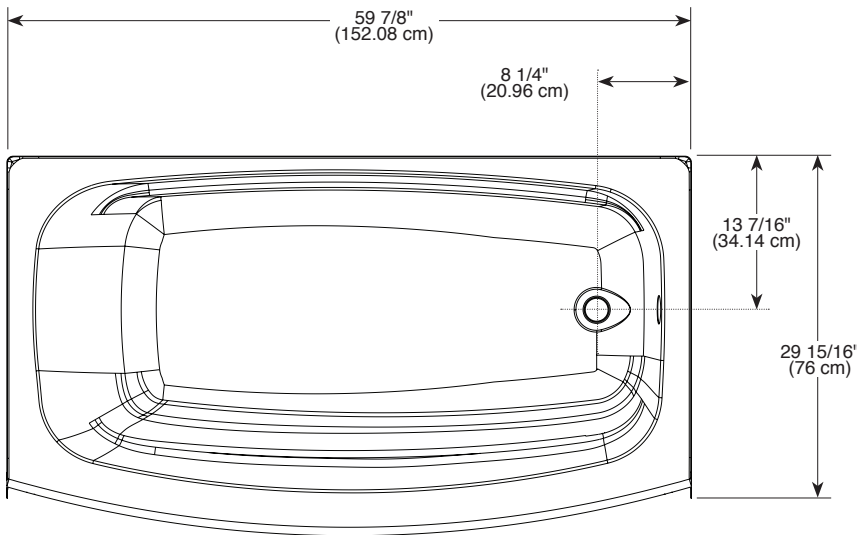

BATHTUB

- Classic 400 Curve
- 60" x 30"
- Right Drain or Left Drain

COLOR/FINISH:

- White

STANDARD SPECIFICATIONS:

- Made with High-Gloss ProCrylic™ Material
- Textured Bottom
- Direct-to-Stud Installation
- Soaking Depth 12" to overflow
- Water Capacity 57 gal
- 10 Year Limited Residential Warranty
- 1 Year Limited Commercial Warranty