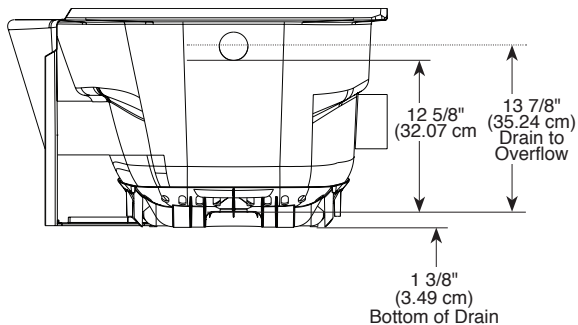

BATHTUB

- Classic 400 Curve
- 60" x 30"
- Right Drain or Left Drain

COLOR/FINISH:

- White

STANDARD SPECIFICATIONS:

- Made with High-Gloss ProCrylic™ Material
- Textured Bottom
- Direct-to-Stud Installation
- Soaking Depth 12" to overflow
- Water Capacity 57 gal
- 10 Year Limited Residential Warranty
- 1 Year Limited Commercial Warranty