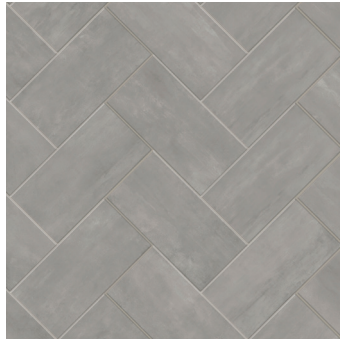

# BURKE

Glazed Porcelain Floor Tile

## Colors & Sizes

Ghost White  
12"x24"

Silver Tempest  
12"x24"

Maximum Steel  
12"x24"

## Inspiration

- Smooth, flat finish that emulates stucco surfaces
- Inspired by modern versions of cement that provide a neutrally-colored surface that serves as the anchor for spatial design