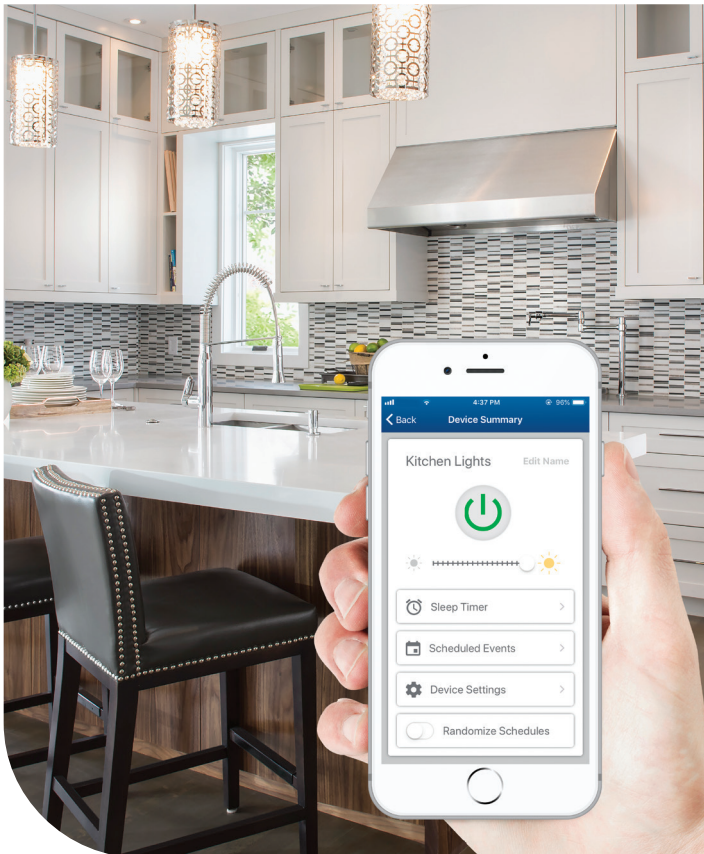

LED Dimmer/Bulb Compatibility

Decora Digital™
with Bluetooth®
Technology

DDE06

Leviton is proud to be a leader in the electrical industry by using the latest technology to develop products that enhance daily living and help save energy. Sharing our knowledge and experience with you is an important part of our brand promise to put our customers at the center of everything we do.