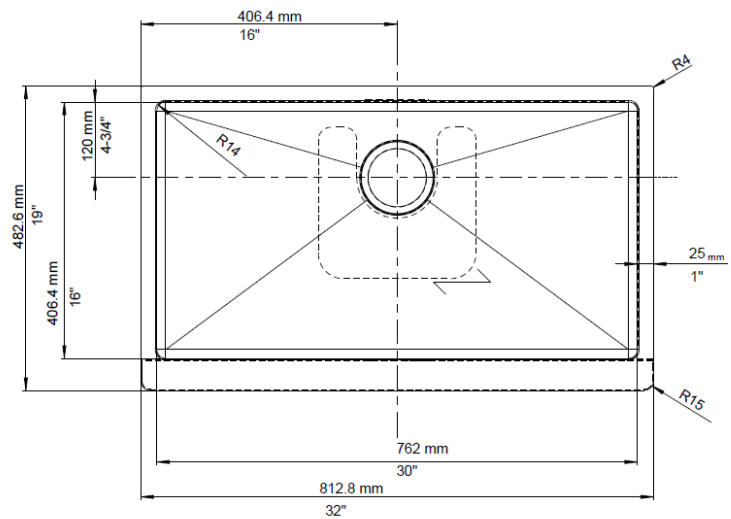

FEATURED MODEL

522213 Super Single with Apron, 9" bowl depth

FEATURES

- Required outside cabinet: 36"
- Requires custom installation
- 18 gauge, 304 series stainless steel
- 18/10 chrome/nickel content
- Handcrafted from a single panel of stainless steel
- 15mm radius corners
- Elegant and functional drain grooves
- Satin Finish
- Sound deadening pads
- Rear drain placement

JOB INFORMATION

Job Name: _____

Contact: _____

Date Specified: _____

Specifier: _____

Contractor: _____

NOMINAL DIMENSIONS

OVERALL	BOWL DEPTH	DRAIN
32" x 19"	9"	3-1/2"

DXF cutout templates available on our website.

BLANCO AMERICA

800.451.5782

www.blancoamerica.com

© 2017 BLANCO AMERICA

2/17

SPEC-001