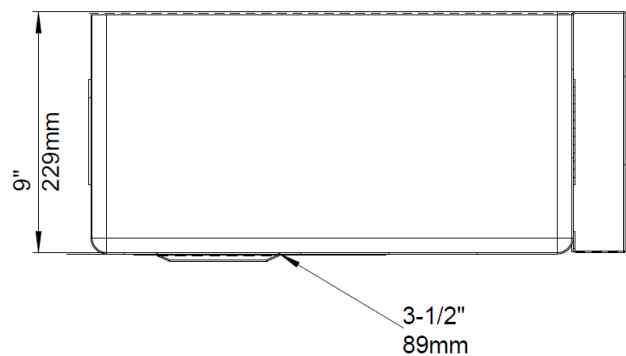

NOMINAL DIMENSIONS

OVERALL	BOWL DEPTH	DRAIN
32" x 19"	9"	3-1/2"

DXF cutout templates available on our website.