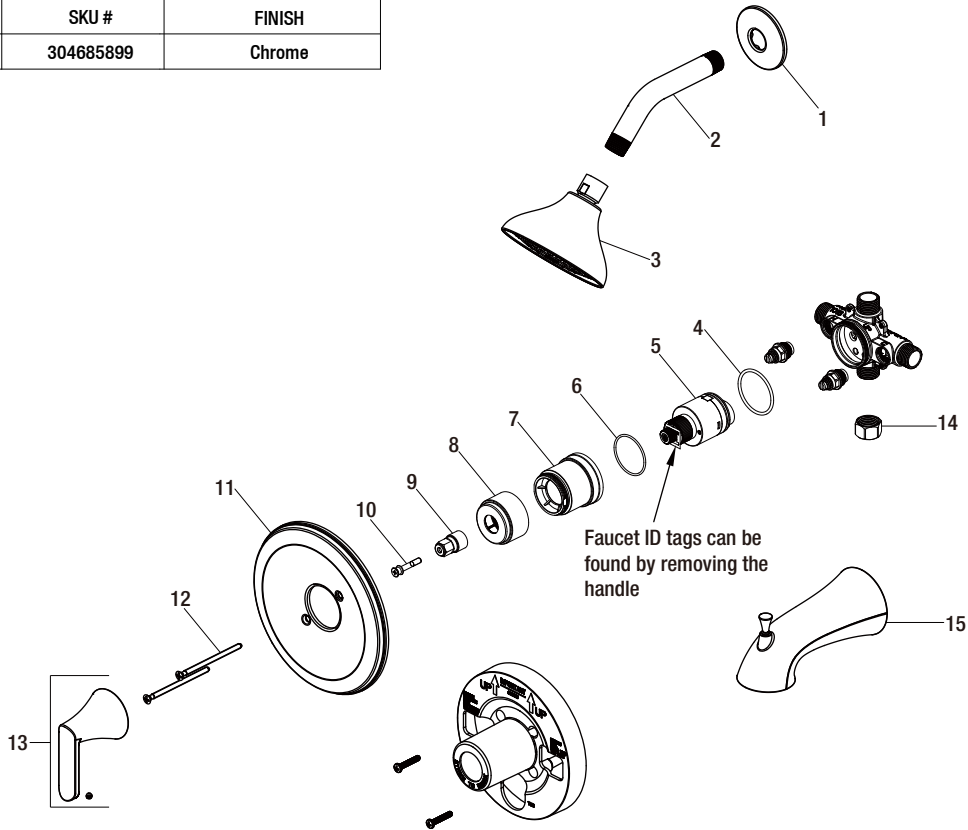

Replacement Parts List

Single-Handle 1-Spray Pressure Balance Tub and Shower Faucet in Chrome

MODEL	SKU #	FINISH
HD873X-0701	304685899	Chrome

Many replacement parts can be purchased online or at your local store. Please use the table below to identify the part SKU number needed, go to HOMEDEPOT.COM, and check for online and store availability. If you can't find the part you are looking for, please call 1-855-HD-GLACIER.

Part	Description	Part #	Internet SKU #	Store SKU #
1	Shower flange	RP3804601		
2	Shower arm	RP3801901	204511126	663433
3	Shower head	RP3832401		
4	O-ring	RP60101		
5	Cartridge	RP20075	202666286	270530
6	O-ring	RP60091		
7	Bonnet	RP7043701		
8	Sleeve	RP8029701		

Part	Description	Part #	Internet SKU #	Store SKU #
9	Inverter	RP64043		
10	Screw	RP50020		
11	Escutcheon	RP8019101	206129260	
12	Escutcheon screw	RP5006601	202251603	331780
13	Handle & Set screw	RP1348301		
14	Plug	RP70365		
15	Spout	RP3307501		