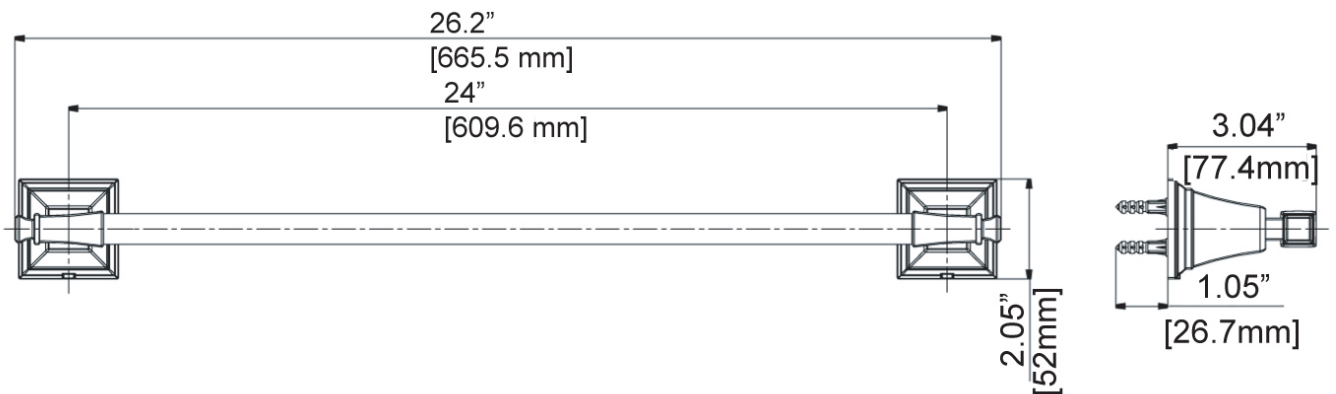

SPEAKMAN® SA-1307

Rainier 24 in. Towel Bar

FEATURES:

- Metal Construction
- Mounting hardware included

FINISH:

PC

WARRANTY:

- 1 year limited

DIMENSIONS:

NOTE: 1. All dimensions are in inches (millimeters) unless otherwise specified and are subject to change without notice.

Architect/Engineer Approval Space:

SPEAKMAN
400 ANCHOR MILL ROAD
NEW CASTLE, DE 19720