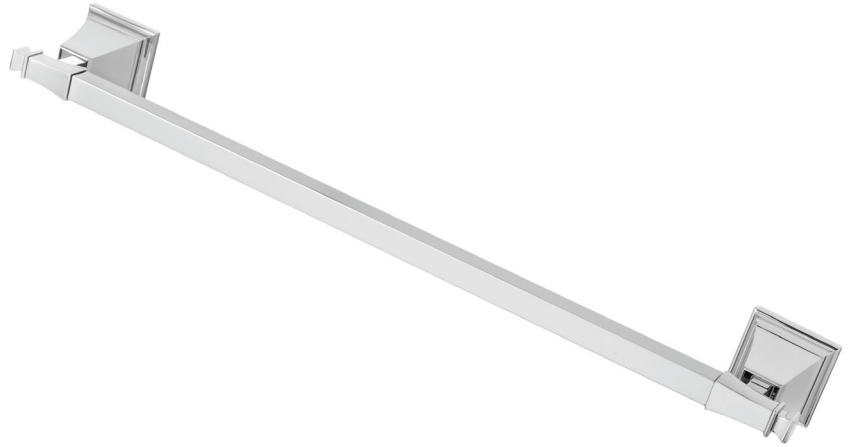

SPEAKMAN® SA-1307

Rainier 24 in. Towel Bar

FEATURES:

- Metal Construction
- Mounting hardware included

FINISH:

PC

WARRANTY:

- 1 year limited

DIMENSIONS:

NOTE: 1. All dimensions are in inches (millimeters) unless otherwise specified and are subject to change without notice.

Architect/Engineer Approval Space:

SPEAKMAN
400 ANCHOR MILL ROAD
NEW CASTLE, DE 19720