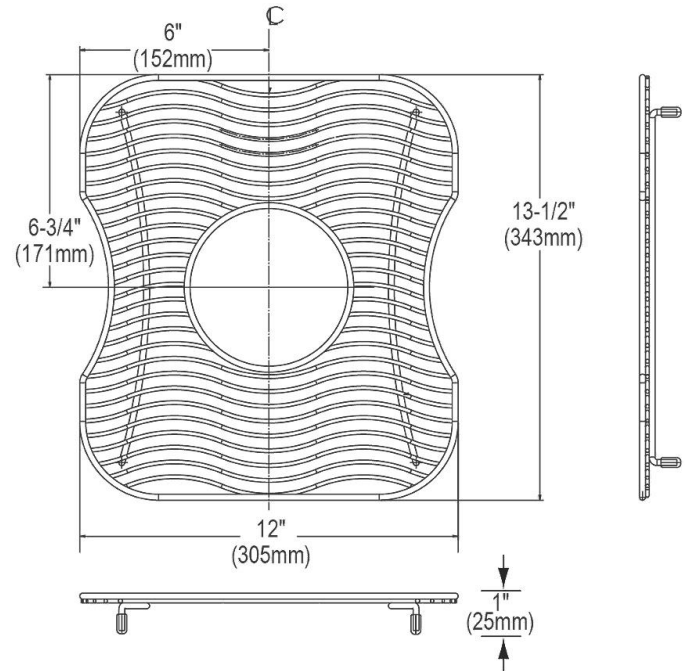

PART: _____ QTY: _____

PROJECT: _____

CONTACT: _____

DATE: _____

NOTES: _____

APPROVAL: _____

In keeping with our policy of continuing product improvement, Elkay reserves the right to change product specifications without notice. Please visit elkay.com for the most current version of Elkay product specification sheets. This specification describes an Elkay product with design, quality, and functional benefits to the user. When making a comparison of other producers' offerings, be certain these features are not overlooked.