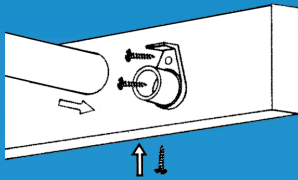

Ajustable

183-305 cm

Screws Included

Vis incluses

Tornillos incluidos

1

2

3