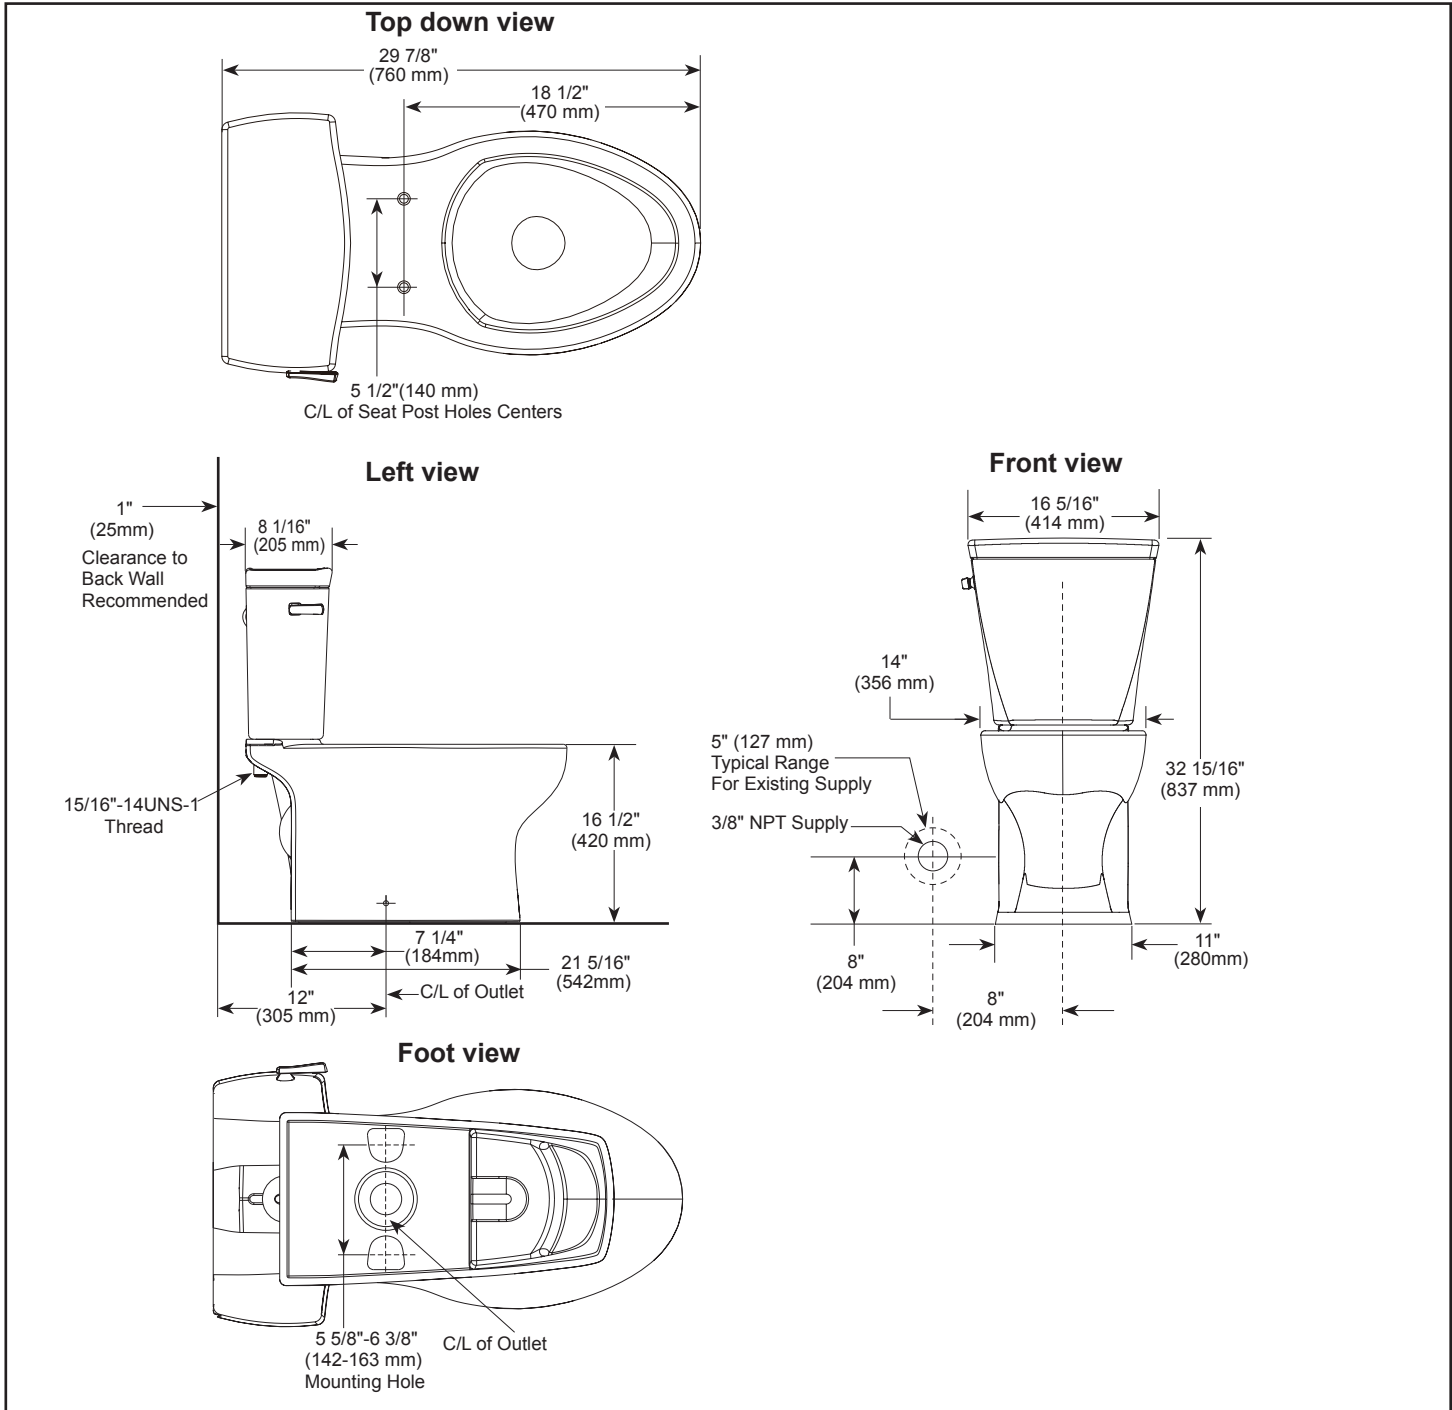

▲ Designate proper finish suffix (-WH for white)

Delta reserves the right (1) to make changes in specifications and materials, and (2) to change or discontinue models, both without notice or obligation. Dimensions are for reference only. See full-line pricebook or www.deltatoilet.com for finish options and product availability.