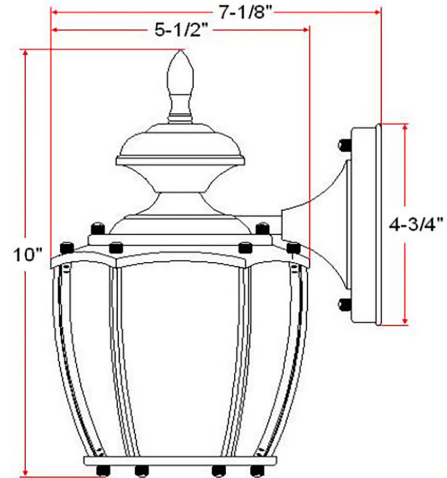

Jackson I-Light Outdoor Wall Light
Antique Brass

SPECIFICATIONS

MOUNTING:	Wall Mount	LED BRIGHTNESS (LUMENS):	N/A
SLOPED CEILING ADAPTABLE:	No	LED COLOR CORRELATED TEMPERATURE (CCT):	N/A
LAMP TYPE 1:	1 lamp 60W Incandescent A19 Medium base bulb	LED COLOR RENDERING INDEX (CRI):	N/A
BULB INCLUDED:	No	LED EFFICACY:	N/A
WATTS PER BULB:	60W	LED AVERAGE RATED LIFE:	N/A
TOTAL WATTAGE:	60W	ENERGY EFFICIENT:	No
DIMMABLE:	Yes	LIGHTING AMPS:	N/A
MATERIAL CONSTRUCTION:	Copper	VOLTAGE:	120V
ASSEMBLED DIMENSIONS:	5.5" L x 10" H x 7.1" D		
WEIGHT:	2.65 lbs.		
BACKPLATE DIMENSIONS:	4.59" H x 4.59" W		
CANOPY CEILING DIMENSIONS:	N/A		
GLASS/SHADE DIMENSIONS:	N/A		
GLASS/SHADE MATERIAL:	Glass		
GLASS/SHADE TYPE:	Clear		
GLASS/SHADE COLOR:	Clear		