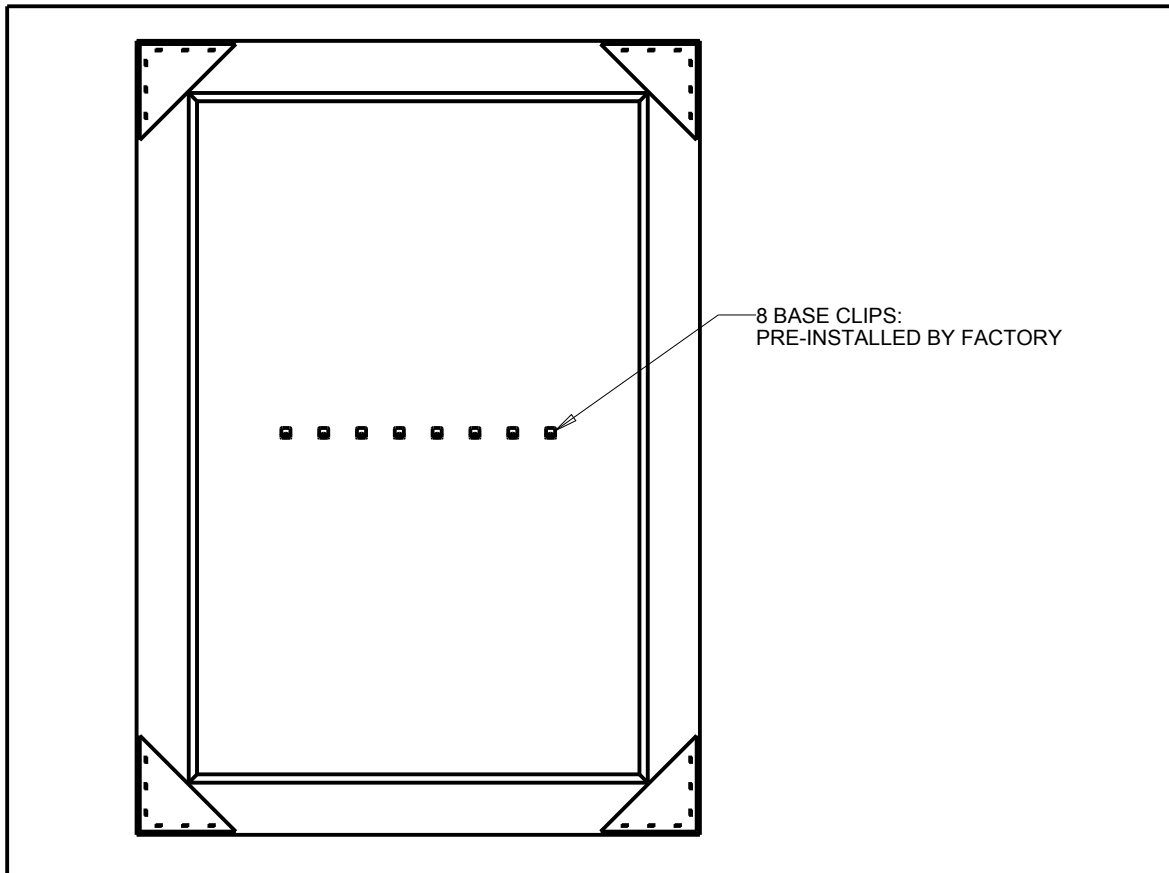

DELTA®

ACCESSORIES

- Delta® Custom Reflections™
- Rectangular Mirror Frame

		Height (in)	Width (in)	Frame (in)	Weight (lbs)	Finish
FRMM3-MBL-R	Medium Rectangle	35.55	23.54	3.15	4.48	Matte Black
FRMM3-MOS-R	Medium Rectangle	35.55	23.54	3.15	4.57	Stone Mosaic
FRMM3-NKL-R	Medium Rectangle	35.55	23.54	3.15	4.98	Vintage Nickel
FRMM3-WHM-R	Medium Rectangle	35.55	23.54	3.15	4.97	Matte White
FRML1-CHL-R	Large Rectangle	41.14	27.4	3.15	4.56	Classic Chrome
FRML1-GWM-R	Large Rectangle	41.14	27.4	3.15	5.84	Weathered Wood
FRML1-MBL-R	Large Rectangle	41.14	27.4	3.15	5.13	Matte Black
FRML1-MOS-R	Large Rectangle	41.14	27.4	3.15	5.23	Stone Mosaic
FRML1-NKL-R	Large Rectangle	41.14	27.4	3.15	5.7	Vintage Nickel
FRML1-WHM-R	Large Rectangle	41.14	27.4	3.15	5.69	Matte White

Delta reserves the right (1) to make changes in specifications and materials, and (2) to change or discontinue models, both without notice or obligation. Dimensions are for reference only. See current full-line price book or www.deltafaucet.com for finish options and product availability.

TDS 35528 - Rev. A

DELTA
FAUCET COMPANY

55 E. 111th Street, Indianapolis, Indiana 46280
350 South Edgeware Road, St. Thomas, ON N5P 4L1
© 2015 Masco Corporation of Indiana