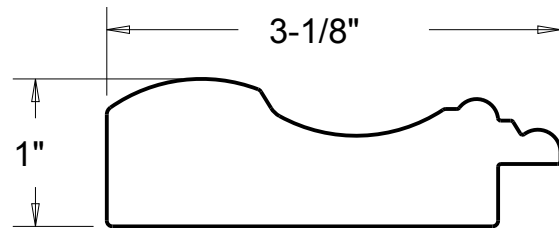

VINTAGE NICKEL