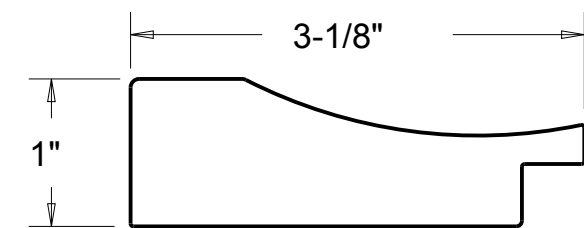

WARRANTY

▪ Delta® and Liberty Hardware work to maintain the highest level of quality in our products. We ask the same of our suppliers and work towards meeting the high quality expectation of all consumers. Our plumbing products are warranted to be free of defects in material and workmanship for five years from date of purchase. Liberty Hardware will, at its election, repair, replace or make appropriate adjustment where Liberty Hardware determines that such defect occurred during normal usage within five (5) years after purchase. Liberty Hardware is not responsible for removal, installation costs, or incidental or consequential losses. Labor charges and/or damage incurred in installation, repair, or replacement of the product, as well as any other kind of loss or damage, are excluded. This warranty is not transferable.

MATTE WHITE