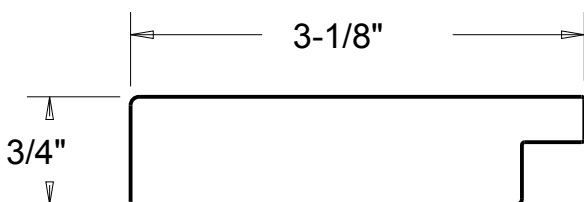

STONE MOSAIC