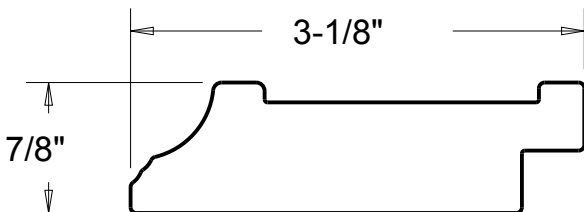

MATTE BLACK