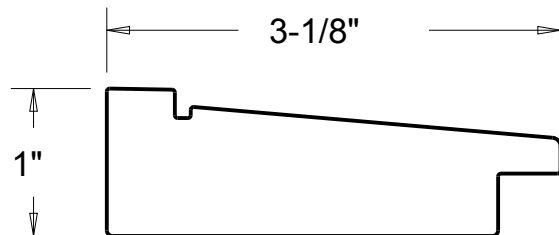

WEATHERED WOOD