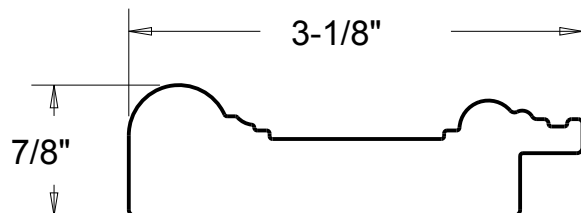

CLASSIC CHROME