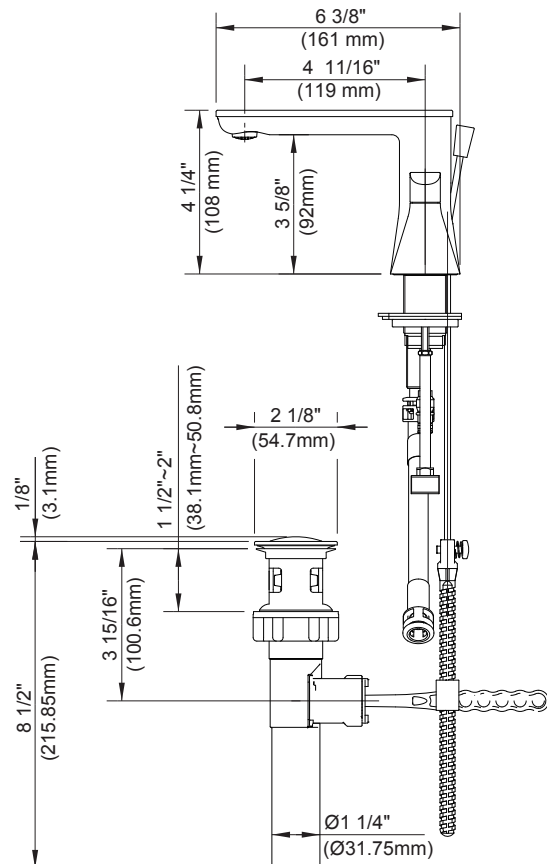

Glacier Bay Chianti Sleek 8 in. Widespread 2-Handle Mid Arc Bathroom Faucet with Drain

FEATURES

- 3 Installation Holes Required
- 1/2 in. Connection Size
- Max Flow Rate: 1.2 gpm (4.5 L/min) at 60 psi
- Max Countertop Thickness: 1 7/16"
- Spout Reach: 4 1/2"
- Spout Height: 3 9/16"
- Ceramic Cartridge for Lifetime Drip-free Operation
- With Easy Pop Up Drain Assembly
- Non-deck Plate Mount for Easy Installation
- Easy Clean Aerator

NSF/ANSI 372
NSF/ANSI 61-9

MODEL	OMSID#	FINISH
FWOAC000CP	304700972	Chrome
FWOAC000BNV	304775087	Brushed Nickel
FWOAC000BL	304775092	Matte Black

WARRANTY

- Limited Lifetime Warranty

INSTALLATION DIMENSIONS