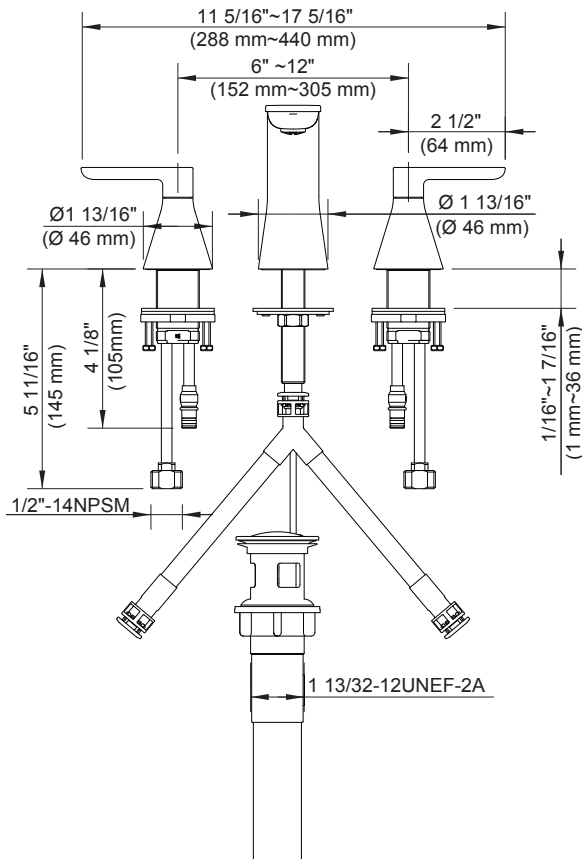

Glacier Bay Chianti Sleek 8 in. Widespread 2-Handle Mid Arc Bathroom Faucet with Drain

FEATURES

- 3 Installation Holes Required
- 1/2 in. Connection Size
- Max Flow Rate: 1.2 gpm (4.5 L/min) at 60 psi
- Max Countertop Thickness: 1 7/16"
- Spout Reach: 4 1/2"
- Spout Height: 3 9/16"
- Ceramic Cartridge for Lifetime Drip-free Operation
- With Easy Pop Up Drain Assembly
- Non-deck Plate Mount for Easy Installation
- Easy Clean Aerator

NSF/ANSI 372
NSF/ANSI 61-9

MODEL	OMSID#	FINISH
FWOAC000CP	304700972	Chrome
FWOAC000BNV	304775087	Brushed Nickel
FWOAC000BL	304775092	Matte Black

WARRANTY

- Limited Lifetime Warranty

INSTALLATION DIMENSIONS