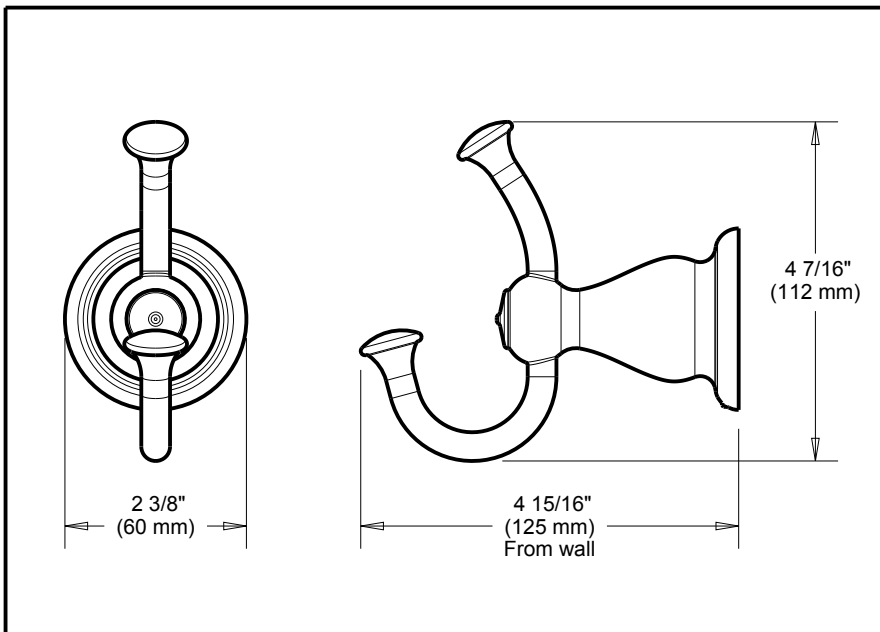

## ACCESSORIES

- Leland™ Bath Collection
- Robe Hook

Submitted Model No.: \_\_\_\_\_

Specific Features: \_\_\_\_\_

### STANDARD SPECIFICATIONS:

- Wood blocking is preferable behind all wall surfaces. If wood blocking is not available, the following fasteners are suggested: Tile/Masonry-Plastic or lead Anchors Plaster/drywall-Toggle bolts.
- Mounting hardware and mounting template included with product.