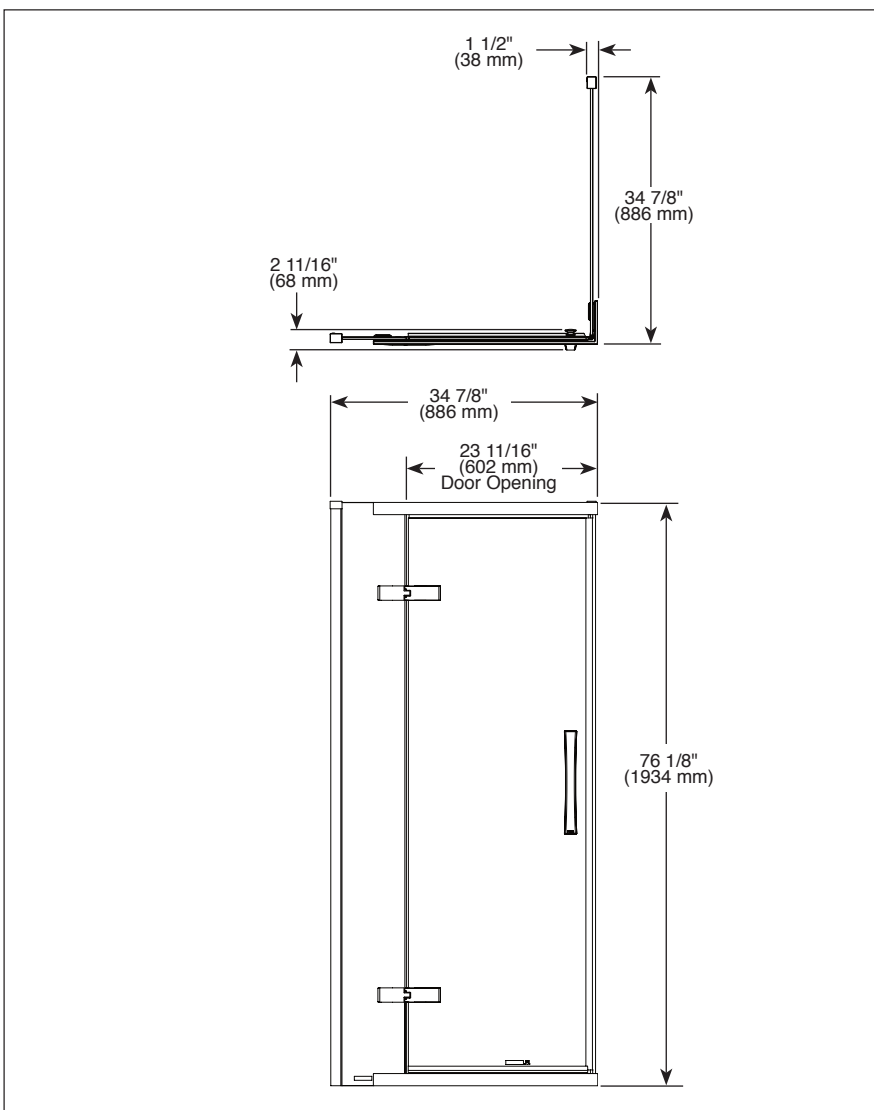

### 36" FRAMELESS CORNER SHOWER ENCLOSURE

- Designed to Fit Delta 36" Corner Shower Base
- Stainless Finish Hardware
- Frameless 5/16" Clear Tempered Glass Door and Panel
- Enclosure Can Accommodate a Left or Right Side Opening
- Can Install With Tile Applications
- 5 Year Limited Residential Warranty
- 1 Year Limited Commercial Warranty

#### COMPLIES WITH:

- IAPMO IGC 154

B912912-3636-SS

Submitted Model No.: \_\_\_\_\_

Specific Features: \_\_\_\_\_

55 E 111th Street, Indianapolis, Indiana 46280  
 350 South Edgeware Road, St. Thomas, ON N5P 4L1  
 © 2016 Masco Corporation of Indiana