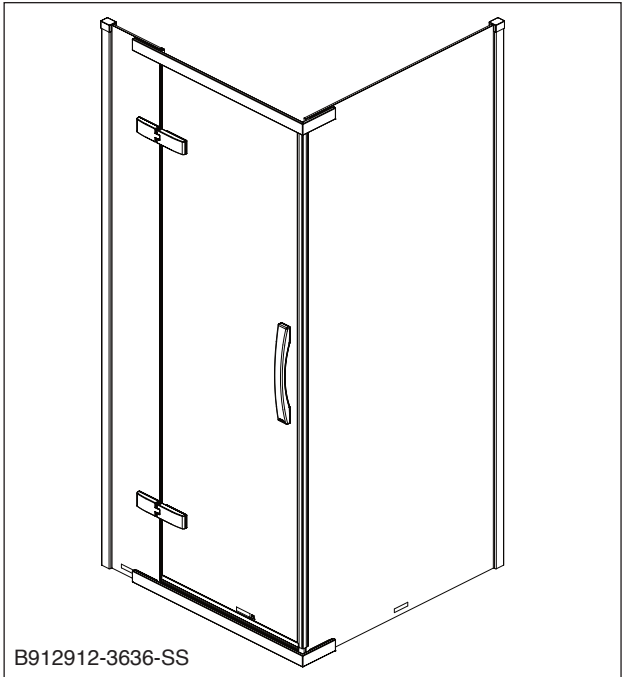

36" FRAMELESS CORNER SHOWER ENCLOSURE

- Designed to Fit Delta 36" Corner Shower Base
- Stainless Finish Hardware
- Frameless 5/16" Clear Tempered Glass Door and Panel
- Enclosure Can Accommodate a Left or Right Side Opening
- Can Install With Tile Applications
- 5 Year Limited Residential Warranty
- 1 Year Limited Commercial Warranty

COLOR/FINISH:

- Clear Glass
- Brushed Stainless Steel

COMPLIES WITH:

- IAPMO IGC 154

B912912-3636-SS

Submitted Model No.: _____

Specific Features: _____