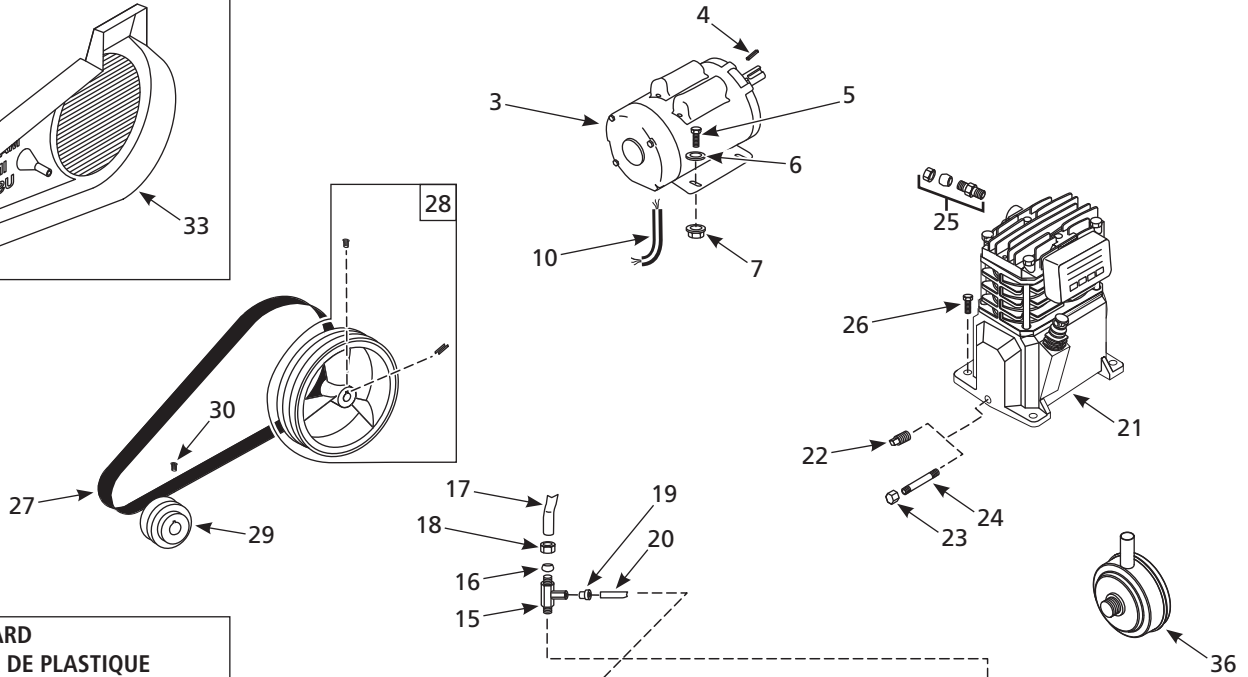

Vertical Air Compressors

Compresseurs d'Air Verticaux

Compressores de Aire Verticales

Replacement Parts List
Liste de Pièces de Rechange
Lista de Repuestos

VT619504, VT627505, VT631403,
VT635500, VT635900, VT639000

PLASTIC GUARD
PROTECTEUR DE PLASTIQUE
PROTECTOR DE PLÁSTICO

PLASTIC GUARD
PROTECTEUR DE PLASTIQUE
PROTECTOR DE PLÁSTICO