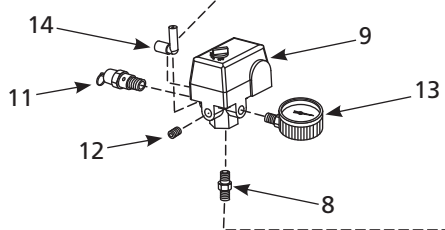

Model No.: Numéro du modèle: Número del modelo:	
Serial No.: Numéro de Série: Número de Serie:	
Date of purchase: Date d'achat: Fecha de compra: