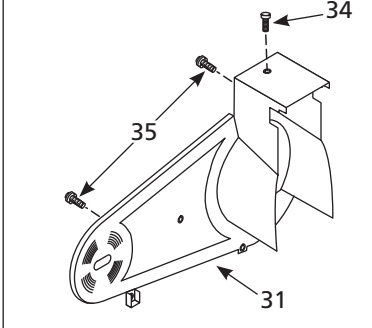

Model No.: Numéro du modèle: Número del modelo:	
Serial No.: Numéro de Série: Número de Serie:	
Date of purchase: Date d'achat: Fecha de compra: