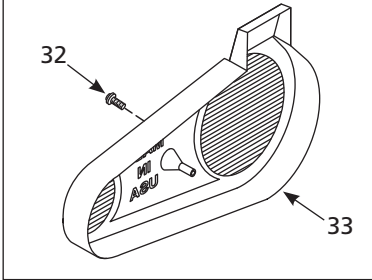

Vertical Air Compressors

Compresseurs d'Air Verticaux

Compressores de Aire Verticales

Replacement Parts List
Liste de Pièces de Rechange
Lista de Repuestos

VT619504, VT627505, VT631403,
VT635500, VT635900, VT639000

PLASTIC GUARD
PROTECTEUR DE PLASTIQUE
PROTECTOR DE PLÁSTICO

PLASTIC GUARD
PROTECTEUR DE PLASTIQUE
PROTECTOR DE PLÁSTICO