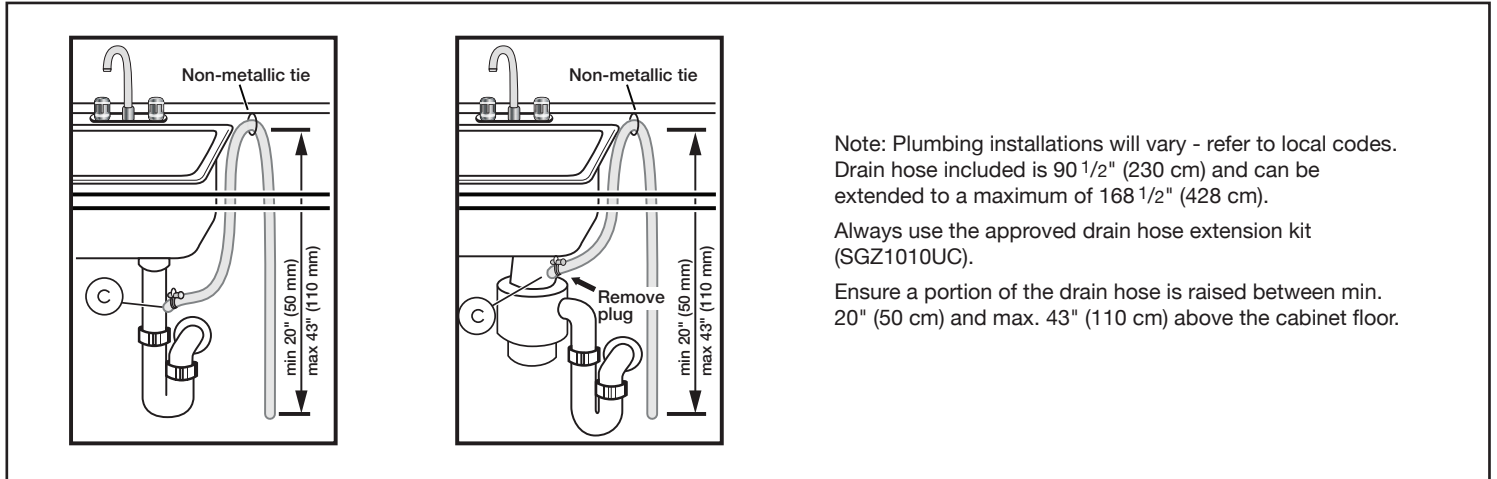

Notes: All height, width and depth dimensions are shown in inches. BSH reserves the absolute and unrestricted right to change product materials and specifications, at any time, without notice. Consult the product's installation instructions for final dimensional data and other details prior to making cutout.

24" Bar Handle Dishwasher

100 Series – White SHXM4AY52N

BOSCH

Invented for life

Installation Details

Accessories: To purchase Bosch accessories, cleaners & parts please visit www.bosch-home.com/us/store or call 1-800-944-2904 (Mon to Fri 5 am to 6 pm PST, Sat 6 am to 3 pm PST).