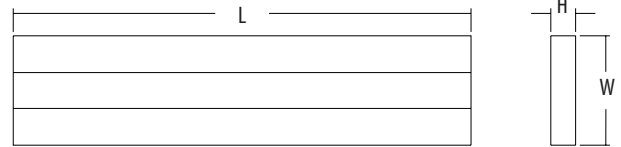

Note: Actual performance may differ as a result of end-user environment and application. Specifications subject to change without notice.

Indoor Utility Grow Light

Dimensions

Length: 2' GRW - 23-1/8 (58.7)

4' GRW - 46-1/8 (117.2)

Width: 5-1/2 (14.0)

Height: 1-1/4 (3.2)

All dimensions are inches (centimeters)

ORDERING INFORMATION

For shortest lead times, configure products using **bolded options**.

Example: GRW 2 14 CSW CO