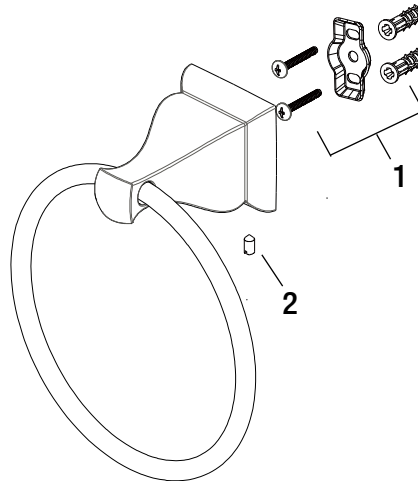

Replacement Parts List

Glacier Bay Milner Series Towel Ring

MODEL	STORE SKU #	FINISH
20120-0527H2	1000052870	Bronze

Many replacement parts can be purchased online or at your local store. Please use the table below to identify the part SKU number needed, go to HOMEDEPOT.COM, and check for online and store availability. If you can't find the part you are looking for, please call 1-855-HD-GLACIER.

Part	Description	Part #	Internet SKU #	Store SKU #
1	Plastic Anchor	RP80061	207107132	
	Mounting Bracket			
	Wood Screw			
2	Set Screw	RP50078		