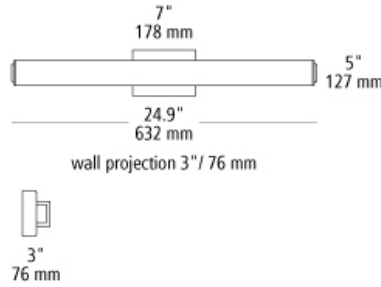

steele 24 bath

DESCRIPTION

The modern, rectilinear Steele bath vanity bar light by LBL Lighting is a smart solution for both residential and commercial settings. The Frosted Acrylic diffuser mounts to a sleek backplate and finished with elegant end caps. Its energy efficient, integrated LED light delivers a choice of either a 2700K or 3000K color temperature at 90 CRI. Cleverly hidden hardware finishes the look. Steele comes in a choice of 24" or 36" long, each with a 5" height and a 3" extension, making them ADA compliant. The bath light comes with a choice of either a Polished Chrome finish or a Satin Nickel finish. Damp-rated and dimmable. LED includes 25 watt 1218 delivered lumens 90 CRI 2700K or 3000K LED module. Dimmable with a low-voltage electronic dimmer. Mounts vertically or horizontally. ADA compliant. 120v or 277v.

WEIGHT

2.6-2.6lb / 1.18-1.18kg ±

ORDERING INFORMATION

model	color	finish	lamp
BA1008	OY frosted acrylic	PC polished chrome	LED927 LED Module 25w 90 CRI 2700K 120v
		SC satin nickel	LED927277 LED Module 25w 90 CRI 2700K 277v
			LED930 LED Module 25w 90 CRI 3000K 120v
			LED930277 LED Module 25w 90 CRI 3000K 277v