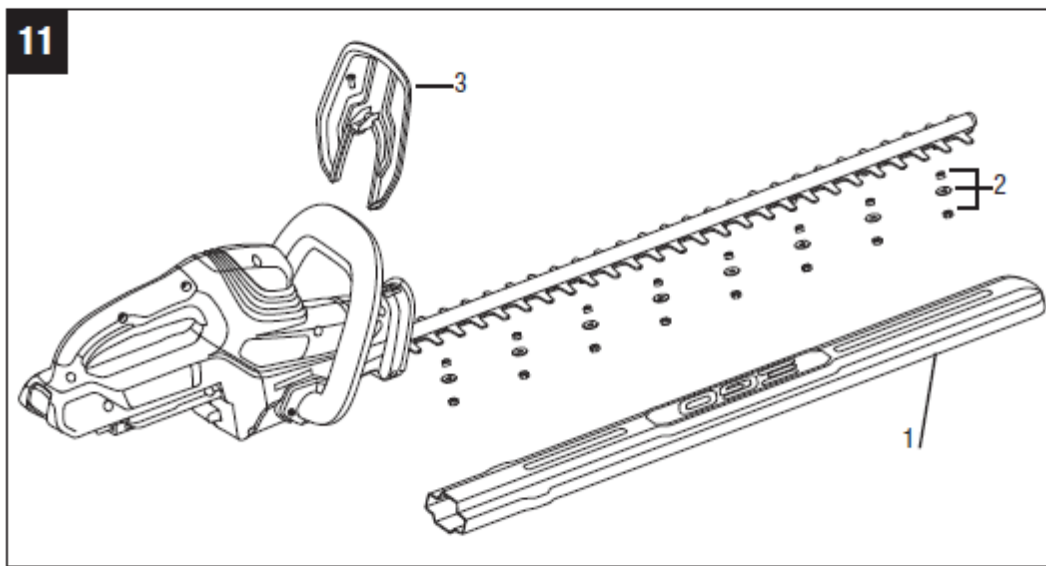

PART LIST

56V LITHIUM-ION CORDLESS HEDGE TRIMMER MODEL NUMBER HT2400

The Model Number will be found on the Nameplate attached to the housing of the hedge trimmer. Always mention the Model Number when ordering parts for this tool.

INDEX NUMBER	PART NO.	DESCRIPTION	QTY
1	3124359000	Blade Guard	1
2	2823715000	Nut and Washer Set (for blade)	8
3	2823057000	Guard and Screw Set	1