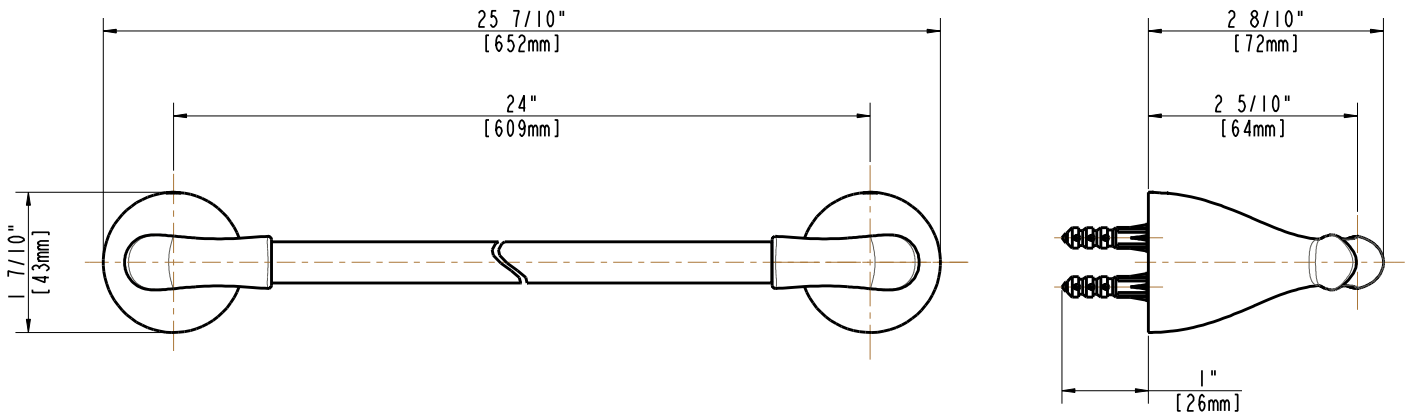

FEATURES

- 25 7/10" L x 1 7/10" W x 2 8/10" H
- Coordinates with Edgewood Series Bath Products
- Easy Installation
- Includes Mounting Hardware and Plastic Anchors
- Tools Required for Installation:
 - Drill with 1/4" Drill Bit
 - Philips Screwdriver
 - Small Flat Head Screwdriver

**Edgewood Series
Classic Collection**
24" Towel Bar

MODEL	FINISH
20064-0201	Chrome Polished
20064-0204	Brushed Nickel PVD

Available for purchase or special order at Home Depot stores.

INSTALLATION DIMENSIONS