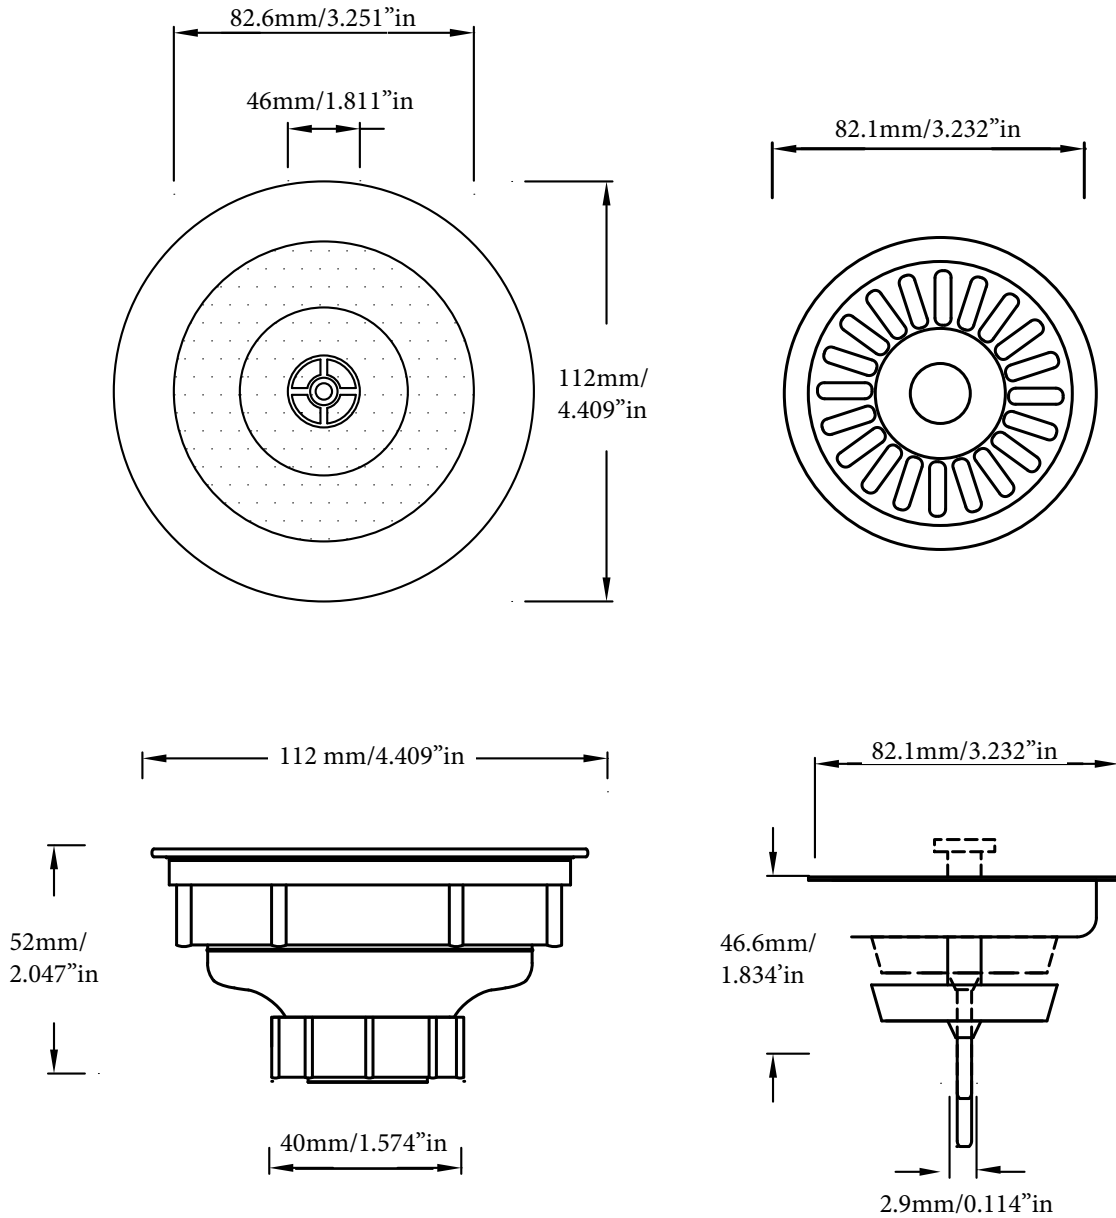

Technical Specifications

+ 3.5"

LifetimeWarranty

All Sinkology products come with a lifetime warranty. You won't need, but it's there.

CustomerService@Sinkology.com | 866.915.3003