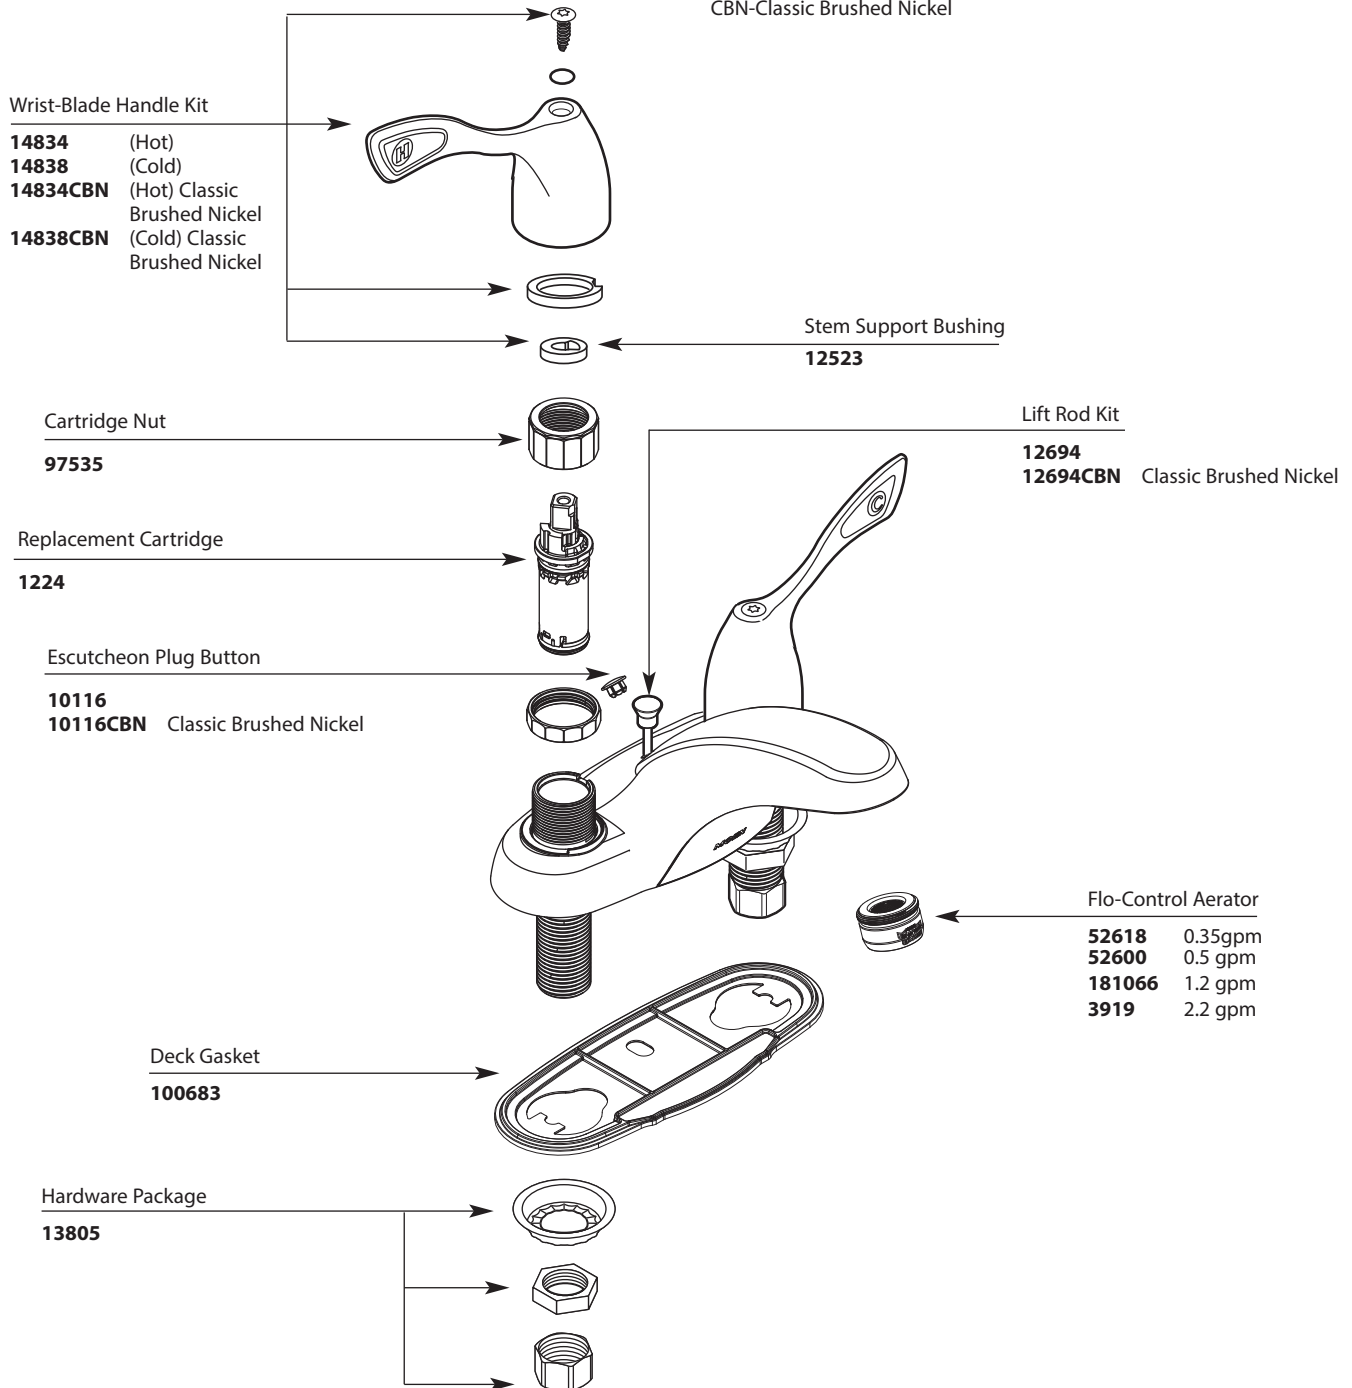

■ Order by Part Number

*There is more than 1 version of this model.
Page down to identify the version you have.*

Two-Handle Lavatory Faucet				
MODEL	FLOW (gpm)	DRAIN	FINISH	WATERSENSE CERTIFIED
8800	1.2	Without	Chrome	x
8800CBN	1.2	Without	CBN	x
8800F05	0.5	Without	Chrome	
8800F03	0.35	Without	Chrome	
8810	1.2	Grid	Chrome	x
8820	1.2	Metal	Chrome	x
8820CBN	1.2	Metal	CBN	x

CBN-Classic Brushed Nickel

Illustrated Parts

■ Order by Part Number

Two-Handle Lavatory Faucet		
MODEL	TYPE	FINISH
8800	Lav w/o waste	Chrome
8810	Lav w/grid waste	Chrome
8820	Lav w/metal waste	Chrome