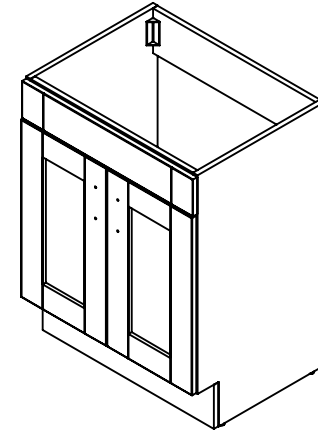

Isometric View / Vista Isometrica