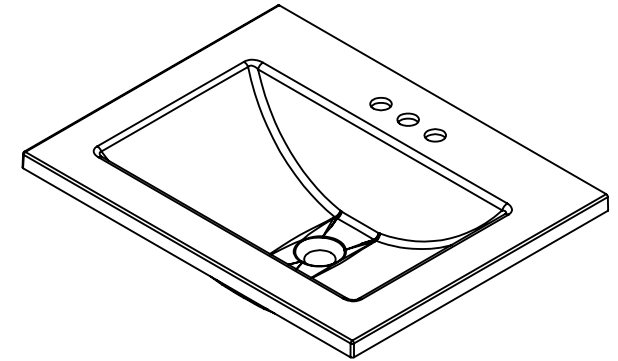

Front view / Vista Frontal

Side View / Vista Lateral

Back View / Vista Trasera

<b>PROPRIETARY AND CONFIDENTIAL</b> THE INFORMATION CONTAINED IN THIS DRAWING IS THE SOLE PROPERTY OF WOODCRAFTERS HOME PRODUCTS L.L.C. ANY REPRODUCTION IN PART OR AS A WHOLE, WITHOUT THE WRITTEN PERMISSION OF WOODCRAFTERS HOME PRODUCTS L.L.C. IS PROHIBITED.	Tolerancia no epsecificada		Drawn By / Dibujado por:	Adolfo Gallegos	05/24/19	Cabinet Name/Nombre de Gabinete: <b>Arla 24 Pearl Grey</b>	FIG ID:
	Lineal ±0.5mm	Angular ±0.5°	Checked By / Revisado Por:	Karina Navarro	05/24/19		
			Approved By / Revisado Por:	Eduardo Cisneros	05/24/19	# of Drawing/ de Dibujo:	PAGE 1 OF 1 REV: <b>0</b>

Rev #	Approved by	Change
4	R. Cazarez	Dim. Modified
5	R. Rubio	New Model Added

Estimated Weight: 8.83 kg

PROPRIETARY AND CONFIDENTIAL		UNLESS OTHERWISE SPECIFIED		NAME		DATE	
THE INFORMATION CONTAINED IN THIS DRAWING IS THE SOLE PROPERTY OF WOODCRAFTERS. ANY REPRODUCTION IN PART OR AS A WHOLE WITHOUT THE WRITTEN PERMISSION OF WOODCRAFTERS IS PROHIBITED.		DIMENSIONS ARE IN MM. AND (INCHES)		DRAWN	J. Martinez	8/25/16	
		TOLERANCES ARE +0.125 [3.175] -0.125 [-3.175]		CHECKED	R. Rubio	8/25/16	
		SCALE:1:10		ENG APPR.	V. Sanchez	8/25/16	
				MFG APPR.	C. Leal	8/25/16	
				SIZE DWG. NO.		SHEET 1 OF 1	
				A Top, Alpine 24.25x18.75in		REV: 5	