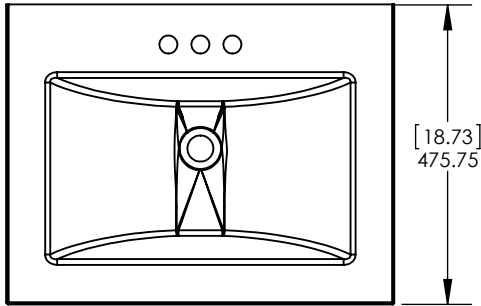

ITEM ID	DESCRIPTION
AL24P3-PG	Arla 24 Pearl Grey

REV	ECO#	DESCRIPTION	REV'D BY DATE	CHK'D BY DATE	APRV'D BY DATE
0		RELEASE	AGS 05/24/19	KN 05/24/19	EC 05/24/19

Top View / Vista Superior