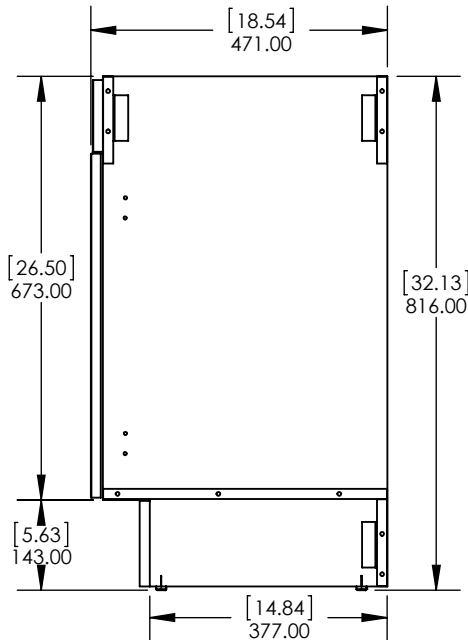

Front view / Vista Frontal

Side View / Vista Lateral

Back View / Vista Trasera

<b>PROPRIETARY AND CONFIDENTIAL</b> THE INFORMATION CONTAINED IN THIS DRAWING IS THE SOLE PROPERTY OF WOODCRAFTERS HOME PRODUCTS L.L.C. ANY REPRODUCTION IN PART OR AS A WHOLE, WITHOUT THE WRITTEN PERMISSION OF WOODCRAFTERS HOME PRODUCTS L.L.C. IS PROHIBITED.	Tolerancia no epsecificada		Drawn By / Dibujado por:	Adolfo Gallegos	05/24/19	Cabinet Name/Nombre de Gabinete: <b>Arla 24 Pearl Grey</b>	FIG ID:
	Lineal ±0.5mm	Angular ±0.5°	Checked By / Revisado Por:	Karina Navarro	05/24/19		
			Approved By / Revisado Por:	Eduardo Cisneros	05/24/19	# of Drawing/ de Dibujo:	PAGE 1 OF 1 REV: <b>0</b>

Rev #	Approved by	Change
4	R. Cazarez	Dim. Modified
5	R. Rubio	New Model Added

Estimated Weight: 8.83 kg

PROPRIETARY AND CONFIDENTIAL		UNLESS OTHERWISE SPECIFIED		NAME		DATE	
THE INFORMATION CONTAINED IN THIS DRAWING IS THE SOLE PROPERTY OF WOODCRAFTERS. ANY REPRODUCTION IN PART OR AS A WHOLE WITHOUT THE WRITTEN PERMISSION OF WOODCRAFTERS IS PROHIBITED.		DIMENSIONS ARE IN MM. AND (INCHES)		DRAWN	J. Martinez	8/25/16	
		TOLERANCES ARE +0.125 [3.175] -0.125 [-3.175]		CHECKED	R. Rubio	8/25/16	
		SCALE:1:10		ENG APPR.	V. Sanchez	8/25/16	
				MFG APPR.	C. Leal	8/25/16	
				SIZE DWG. NO.		SHEET 1 OF 1	
				A Top, Alpine 24.25x18.75in		REV: 5	

Description
Wall Mirror 20.5x24.25in Pearl Gray Paper wrap

REV	ECO#	DESCRIPTION	DATE
0			May 17,18.

Front View

Back View

PROPRIETARY AND CONFIDENTIAL  
 THE INFORMATION CONTAINED IN THIS DRAWING IS THE  
 SOLE PROPERTY OF WOODCRAFTERS HOME PRODUCTS  
 L.L.C. ANY REPRODUCTION IN PART OR AS A WHOLE  
 WITHOUT THE WRITTEN PERMISSION OF WOODCRAFTERS  
 HOME PRODUCTS L.L.C. IS PROHIBITED.

UNLESS OTHERWISE SPECIFIED  
 DIMENSIONS ARE IN mm and In  
 AND TOLERANCES ARE  
 +/- 1mm (.04in)

DRAWN BY	Carlos M. Reyes
CHECKED BY	Dagoberto Rdz.
APPROVED BY	Alexandro H.

TITLE	Wall Mirror		
DRAWING SCALE	SCALE: 1:1	SIZE	A
PART NO.	PAGE	1 OF 1	REV 0