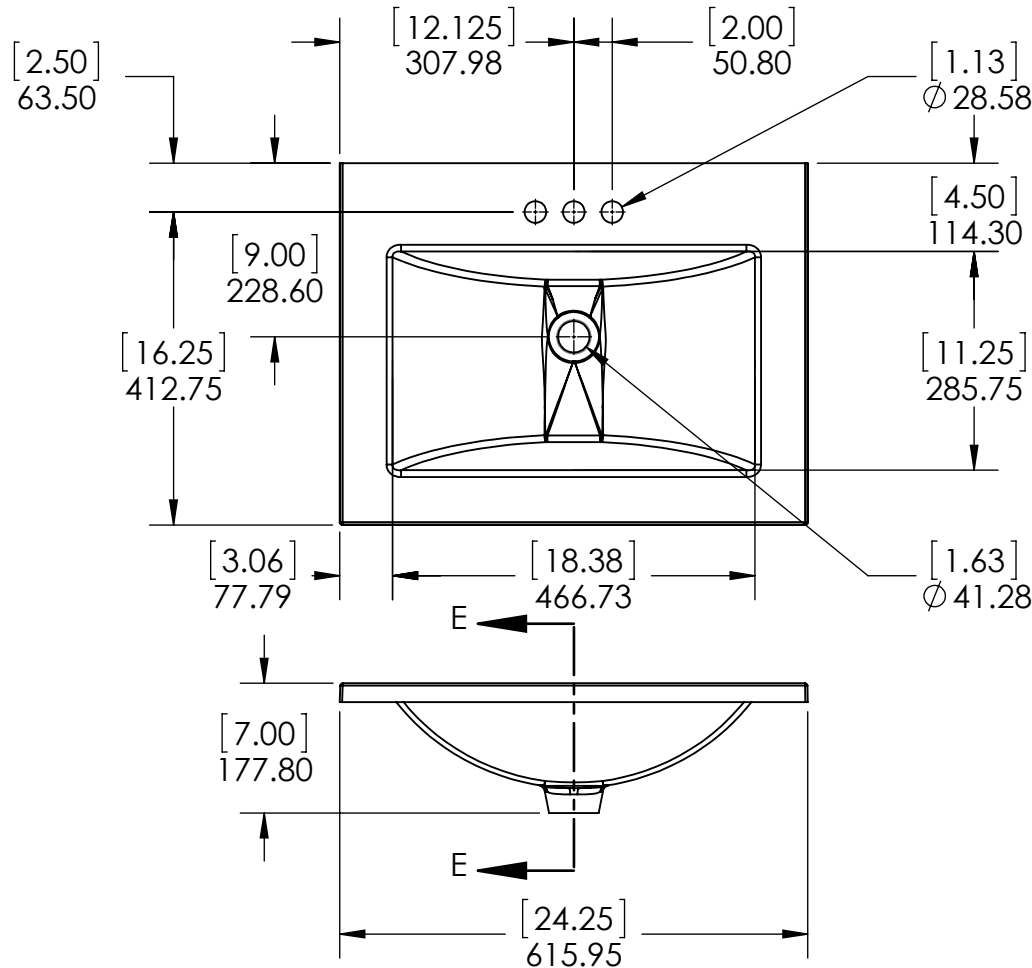

ID	Description	Technology	Status
595125	Top, Alpine 24.25x18.75in - Bone	AB Composite	Approved for production
595199	Top, Alpine 24.25inx18.75in (New Packaging)	AB Composite	Approved for production
AL2419R- WH	Glacier Bay 24.25 in. Cultured Marble Vanity Top in White with White Basin	AB Composite	Approved for production

Rev #	Approved by	Change
4	R. Cazarez	Dim. Modified
5	R. Rubio	New Model Added

Estimated Weight: 8.83 kg

PROPRIETARY AND CONFIDENTIAL		UNLESS OTHERWISE SPECIFIED		NAME		DATE	
THE INFORMATION CONTAINED IN THIS DRAWING IS THE SOLE PROPERTY OF WOODCRAFTERS. ANY REPRODUCTION IN PART OR AS A WHOLE WITHOUT THE WRITTEN PERMISSION OF WOODCRAFTERS IS PROHIBITED.		DIMENSIONS ARE IN MM. AND (INCHES)		DRAWN	J. Martinez	8/25/16	
		TOLERANCES ARE +0.125 [3.175] -0.125 [-3.175]		CHECKED	R. Rubio	8/25/16	
		SCALE:1:10		ENG APPR.	V. Sanchez	8/25/16	
				MFG APPR.	C. Leal	8/25/16	
				SIZE DWG. NO.		SHEET 1 OF 1	
				A Top, Alpine 24.25x18.75in		REV: 5	

Description
Wall Mirror 20.5x24.25in Pearl Gray Paper wrap

REV	ECO#	DESCRIPTION	DATE
0			May 17,18.

Front View

Back View

PROPRIETARY AND CONFIDENTIAL  
 THE INFORMATION CONTAINED IN THIS DRAWING IS THE  
 SOLE PROPERTY OF WOODCRAFTERS HOME PRODUCTS  
 L.L.C. ANY REPRODUCTION IN PART OR AS A WHOLE  
 WITHOUT THE WRITTEN PERMISSION OF WOODCRAFTERS  
 HOME PRODUCTS L.L.C. IS PROHIBITED.

UNLESS OTHERWISE SPECIFIED  
 DIMENSIONS ARE IN mm and In  
 AND TOLERANCES ARE  
 +/- 1mm (.04in)

DRAWN BY	Carlos M. Reyes
CHECKED BY	Dagoberto Rdz.
APPROVED BY	Alexandro H.

TITLE	Wall Mirror		
DRAWING SCALE	SCALE: 1:1	SIZE	A
PART NO.	PAGE	1 OF 1	REV 0