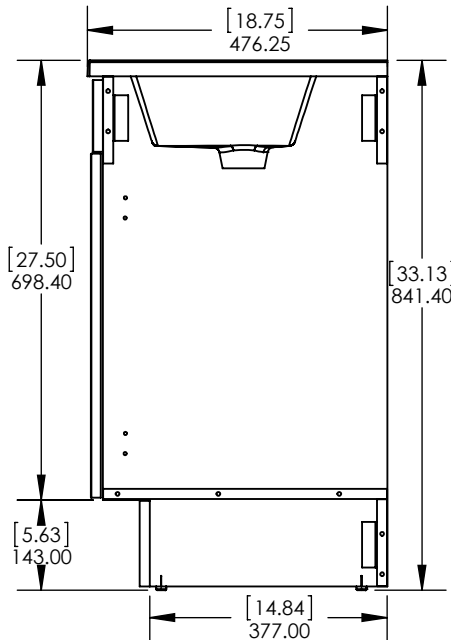

Front view / Vista Frontal

Side View / Vista Lateral

Back View / Vista Trasera

<b>PROPRIETARY AND CONFIDENTIAL</b> THE INFORMATION CONTAINED IN THIS DRAWING IS THE SOLE PROPERTY OF WOODCRAFTERS HOME PRODUCTS L.L.C. ANY REPRODUCTION IN PART OR AS A WHOLE, WITHOUT THE WRITTEN PERMISSION OF WOODCRAFTERS HOME PRODUCTS L.L.C. IS PROHIBITED.	Tolerancia no especificada		Drawn By / Dibujado por:	Adolfo Gallegos	05/24/19	Cabinet Name/Nombre de Gabinete: <b>Arla 24 Pearl Grey</b>	FIG ID:
	Lineal ±0.5mm	Angular ±0.5°	Checked By / Revisado Por:	Karina Navarro	05/24/19		
			Approved By / Revisado Por:	Eduardo Cisneros	05/24/19	# of Drawing/ de Dibujo:	PAGE 1 OF 1 REV: <b>0</b>

Rev #	Approved by	Change
4	R. Cazarez	Dim. Modified
5	R. Rubio	New Model Added

Estimated Weight: 8.83 kg

PROPRIETARY AND CONFIDENTIAL		UNLESS OTHERWISE SPECIFIED		NAME		DATE	
THE INFORMATION CONTAINED IN THIS DRAWING IS THE SOLE PROPERTY OF WOODCRAFTERS. ANY REPRODUCTION IN PART OR AS A WHOLE WITHOUT THE WRITTEN PERMISSION OF WOODCRAFTERS IS PROHIBITED.		DIMENSIONS ARE IN MM. AND (INCHES)		DRAWN	J. Martinez	8/25/16	
		TOLERANCES ARE +0.125 [3.175] -0.125 [-3.175]		CHECKED	R. Rubio	8/25/16	
		SCALE:1:10		ENG APPR.	V. Sanchez	8/25/16	
				MFG APPR.	C. Leal	8/25/16	
				SIZE DWG. NO.		SHEET 1 OF 1	
				A Top, Alpine 24.25x18.75in		REV: 5	

Description
Wall Mirror 20.5x24.25in Pearl Gray Paper wrap

REV	ECO#	DESCRIPTION	DATE
0			May 17,18.

Front View

Back View

PROPRIETARY AND CONFIDENTIAL  
 THE INFORMATION CONTAINED IN THIS DRAWING IS THE  
 SOLE PROPERTY OF WOODCRAFTERS HOME PRODUCTS  
 L.L.C. ANY REPRODUCTION IN PART OR AS A WHOLE  
 WITHOUT THE WRITTEN PERMISSION OF WOODCRAFTERS  
 HOME PRODUCTS L.L.C. IS PROHIBITED.

UNLESS OTHERWISE SPECIFIED  
 DIMENSIONS ARE IN mm and In  
 AND TOLERANCES ARE  
 +/- 1mm (.04in)

DRAWN BY	Carlos M. Reyes
CHECKED BY	Dagoberto Rdz.
APPROVED BY	Alexandro H.

TITLE	Wall Mirror		
DRAWING SCALE	SCALE: 1:1	SIZE	A
PART NO.	PAGE	1 OF 1	REV 0