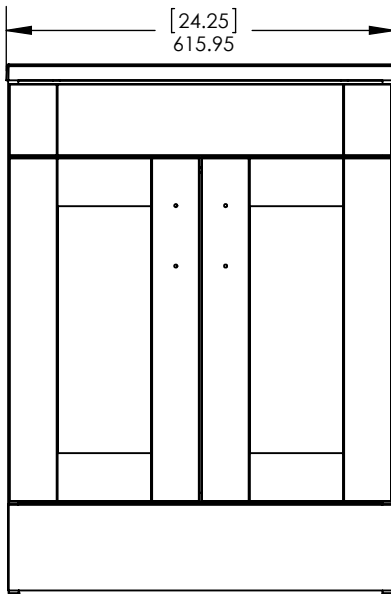

ITEM ID	DESCRIPTION
AL24P3-PG	Arla 24 Pearl Grey

REV	ECO#	DESCRIPTION	REV'D BY DATE	CHK'D BY DATE	APRV'D BY DATE
0		RELEASE	AGS 05/24/19	KN 05/24/19	EC 05/24/19

Top View / Vista Superior

Isometric View / Vista Isometrica

Front view / Vista Frontal

Side View / Vista Lateral

Back View / Vista Trasera

<b>PROPRIETARY AND CONFIDENTIAL</b> THE INFORMATION CONTAINED IN THIS DRAWING IS THE SOLE PROPERTY OF WOODCRAFTERS HOME PRODUCTS L.L.C. ANY REPRODUCTION IN PART OR AS A WHOLE, WITHOUT THE WRITTEN PERMISSION OF WOODCRAFTERS HOME PRODUCTS L.L.C. IS PROHIBITED.	Tolerancia no especificada		Drawn By / Dibujado por:	Adolfo Gallegos	05/24/19	Cabinet Name/Nombre de Gabinete: <b>Arla 24 Pearl Grey</b>	FIG ID:
	Lineal ±0.5mm	Angular ±0.5°	Checked By / Revisado Por:	Karina Navarro	05/24/19		
			Approved By / Revisado Por:	Eduardo Cisneros	05/24/19	# of Drawing/ de Dibujo:	PAGE 1 OF 1 REV: <b>0</b>

Rev #	Approved by	Change
4	R. Cazarez	Dim. Modified
5	R. Rubio	New Model Added

Estimated Weight: 8.83 kg

PROPRIETARY AND CONFIDENTIAL		UNLESS OTHERWISE SPECIFIED		NAME		DATE	
THE INFORMATION CONTAINED IN THIS DRAWING IS THE SOLE PROPERTY OF WOODCRAFTERS. ANY REPRODUCTION IN PART OR AS A WHOLE WITHOUT THE WRITTEN PERMISSION OF WOODCRAFTERS IS PROHIBITED.		DIMENSIONS ARE IN MM. AND (INCHES)		DRAWN	J. Martinez	8/25/16	
		TOLERANCES ARE +0.125 [3.175] -0.125 [-3.175]		CHECKED	R. Rubio	8/25/16	
		SCALE:1:10		ENG APPR.	V. Sanchez	8/25/16	
				MFG APPR.	C. Leal	8/25/16	
				SIZE DWG. NO.		SHEET 1 OF 1	
				A Top, Alpine 24.25x18.75in		REV: 5	

UNLESS OTHERWISE SPECIFIED  
 DIMENSIONS ARE IN mm and In  
 AND TOLERANCES ARE  
 +/- 1mm (.04in)

DRAWN BY	Carlos M. Reyes
CHECKED BY	Dagoberto Rdz.
APPROVED BY	Alexandro H.

TITLE	Wall Mirror		
DRAWING SCALE	SCALE: 1:1	SIZE	A
PART NO.	PAGE	1 OF 1	REV 0