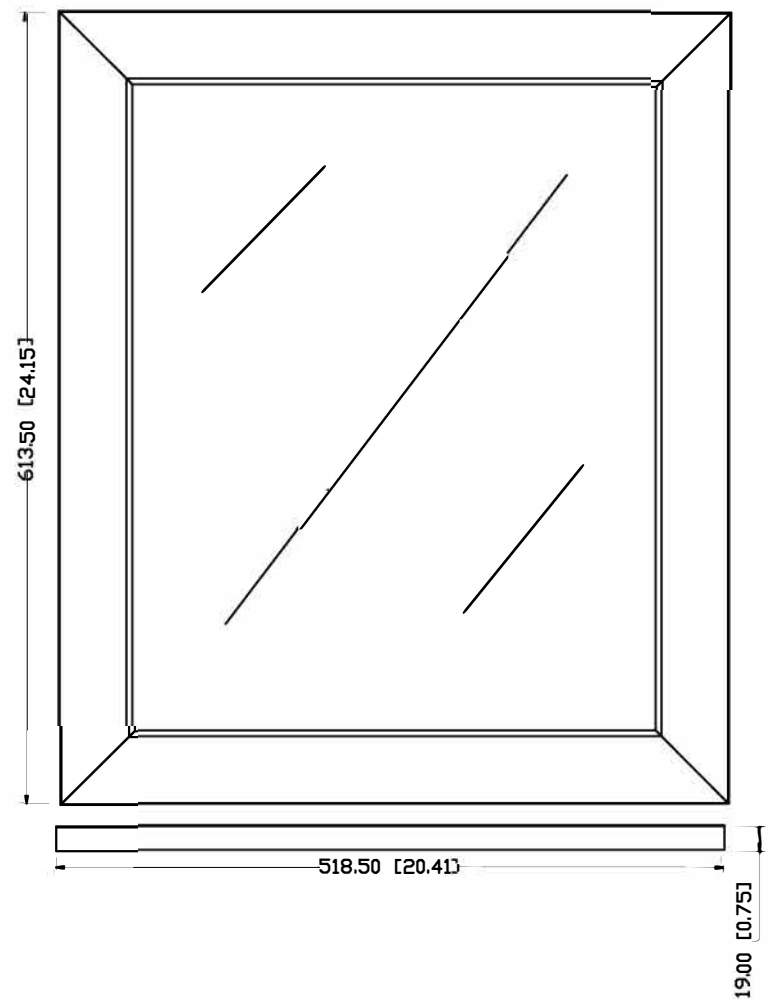

Rev #	Approved by	Change
4	R. Cazarez	Dim. Modified
5	R. Rubio	New Model Added

Estimated Weight: 8.83 kg

PROPRIETARY AND CONFIDENTIAL		UNLESS OTHERWISE SPECIFIED		NAME		DATE	
THE INFORMATION CONTAINED IN THIS DRAWING IS THE SOLE PROPERTY OF WOODCRAFTERS. ANY REPRODUCTION IN PART OR AS A WHOLE WITHOUT THE WRITTEN PERMISSION OF WOODCRAFTERS IS PROHIBITED.		DIMENSIONS ARE IN MM. AND (INCHES)		DRAWN	J. Martinez	8/25/16	
		TOLERANCES ARE +0.125 [3.175] -0.125 [-3.175]		CHECKED	R. Rubio	8/25/16	
		SCALE:1:10		ENG APPR.	V. Sanchez	8/25/16	
				MFG APPR.	C. Leal	8/25/16	
				SIZE DWG. NO.		SHEET 1 OF 1	
				A Top, Alpine 24.25x18.75in		REV: 5	

Description
Wall Mirror 20.5x24.25in Pearl Gray Paper wrap

REV	ECO#	DESCRIPTION	DATE
0			May 17,18.

Front View

Back View

PROPRIETARY AND CONFIDENTIAL  
 THE INFORMATION CONTAINED IN THIS DRAWING IS THE  
 SOLE PROPERTY OF WOODCRAFTERS HOME PRODUCTS  
 L.L.C. ANY REPRODUCTION IN PART OR AS A WHOLE  
 WITHOUT THE WRITTEN PERMISSION OF WOODCRAFTERS  
 HOME PRODUCTS L.L.C. IS PROHIBITED.

UNLESS OTHERWISE SPECIFIED  
 DIMENSIONS ARE IN mm and In  
 AND TOLERANCES ARE  
 +/- 1mm (.04in)

DRAWN BY	Carlos M. Reyes
CHECKED BY	Dagoberto Rdz.
APPROVED BY	Alexandro H.

TITLE	Wall Mirror		
DRAWING SCALE	SCALE: 1:1	SIZE	A
PART NO.	PAGE	1 OF 1	REV 0