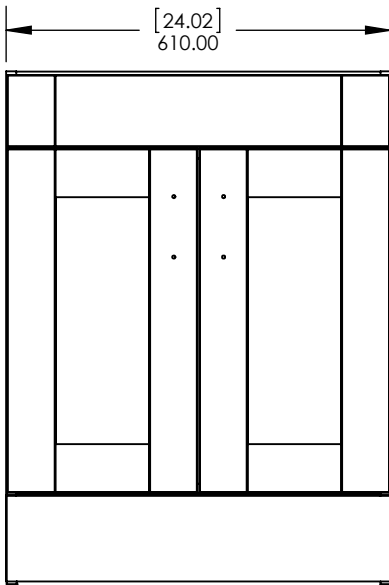

Front view / Vista Frontal