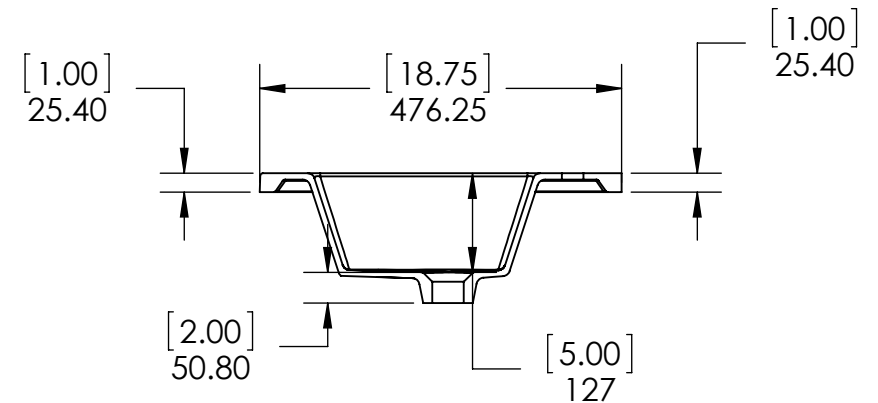

Rev #	Approved by	Change
4	R. Cazarez	Dim. Modified
5	R. Rubio	New Model Added

Estimated Weight: 8.83 kg

PROPRIETARY AND CONFIDENTIAL		UNLESS OTHERWISE SPECIFIED		NAME		DATE	
THE INFORMATION CONTAINED IN THIS DRAWING IS THE SOLE PROPERTY OF WOODCRAFTERS. ANY REPRODUCTION IN PART OR AS A WHOLE WITHOUT THE WRITTEN PERMISSION OF WOODCRAFTERS IS PROHIBITED.		DIMENSIONS ARE IN MM. AND (INCHES)		DRAWN	J. Martinez	8/25/16	
		TOLERANCES ARE +0.125 [3.175] -0.125 [-3.175]		CHECKED	R. Rubio	8/25/16	
		SCALE:1:10		ENG APPR.	V. Sanchez	8/25/16	
				MFG APPR.	C. Leal	8/25/16	
				SIZE DWG. NO.		SHEET 1 OF 1	
				A Top, Alpine 24.25x18.75in		REV: 5	

UNLESS OTHERWISE SPECIFIED  
 DIMENSIONS ARE IN mm and In  
 AND TOLERANCES ARE  
 +/- 1mm (.04in)

DRAWN BY	Carlos M. Reyes
CHECKED BY	Dagoberto Rdz.
APPROVED BY	Alexandro H.

TITLE	Wall Mirror		
DRAWING SCALE	SCALE: 1:1	SIZE	A
PART NO.	PAGE	1 OF 1	REV 0