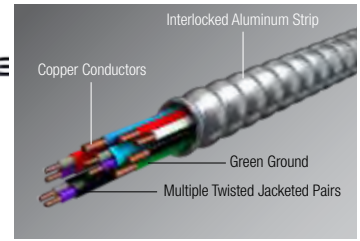

MC Luminary Multizone™ Cable (U.S. Patent Pending)

UL Listed Type MC-PCS Technical Specifications

MC LUMINARY
MultiZONETM Lite

MC CABLES

Armor

Interlocked Aluminum Strip

Conductors

Solid Copper

Conductor Insulation

THHN/THWN (Power)

TFN (Control Cable)

Assembly Covering

Polypropylene Tape

Maximum Temperature Rating

90°C (Dry)

Grounding

Insulated Green Copper Grounding Conductor

Neutral Conductor

White 120/208V

Gray 277/480V

Maximum Voltage Rating

600V

References & Ratings

- UL 66, 83, 1479, 1569, 1581, 2556, File Reference E80042
- NEC® 250.118, 300.22(C), 392, 396, 330, 501, 502, 503, 530, 504,505, 518, 520, 530, 645, 725
- Federal Specification A-A-59544 (formerly J-C-30B)
- Meets all applicable OSHA and HUD Requirements
- Cable Tray Rated, install per NEC®
- UL Classified 1, 2, and 3 hour through penetration (Fire Stop) product, R14141
- Environmental Air-Handling Space Installation per NEC® 300.22(C)
- Power and/or lighting as well as signal and/or control conductors per NEC® Section 725.136(I)(1)
- Made in USA of US and/or imported materials