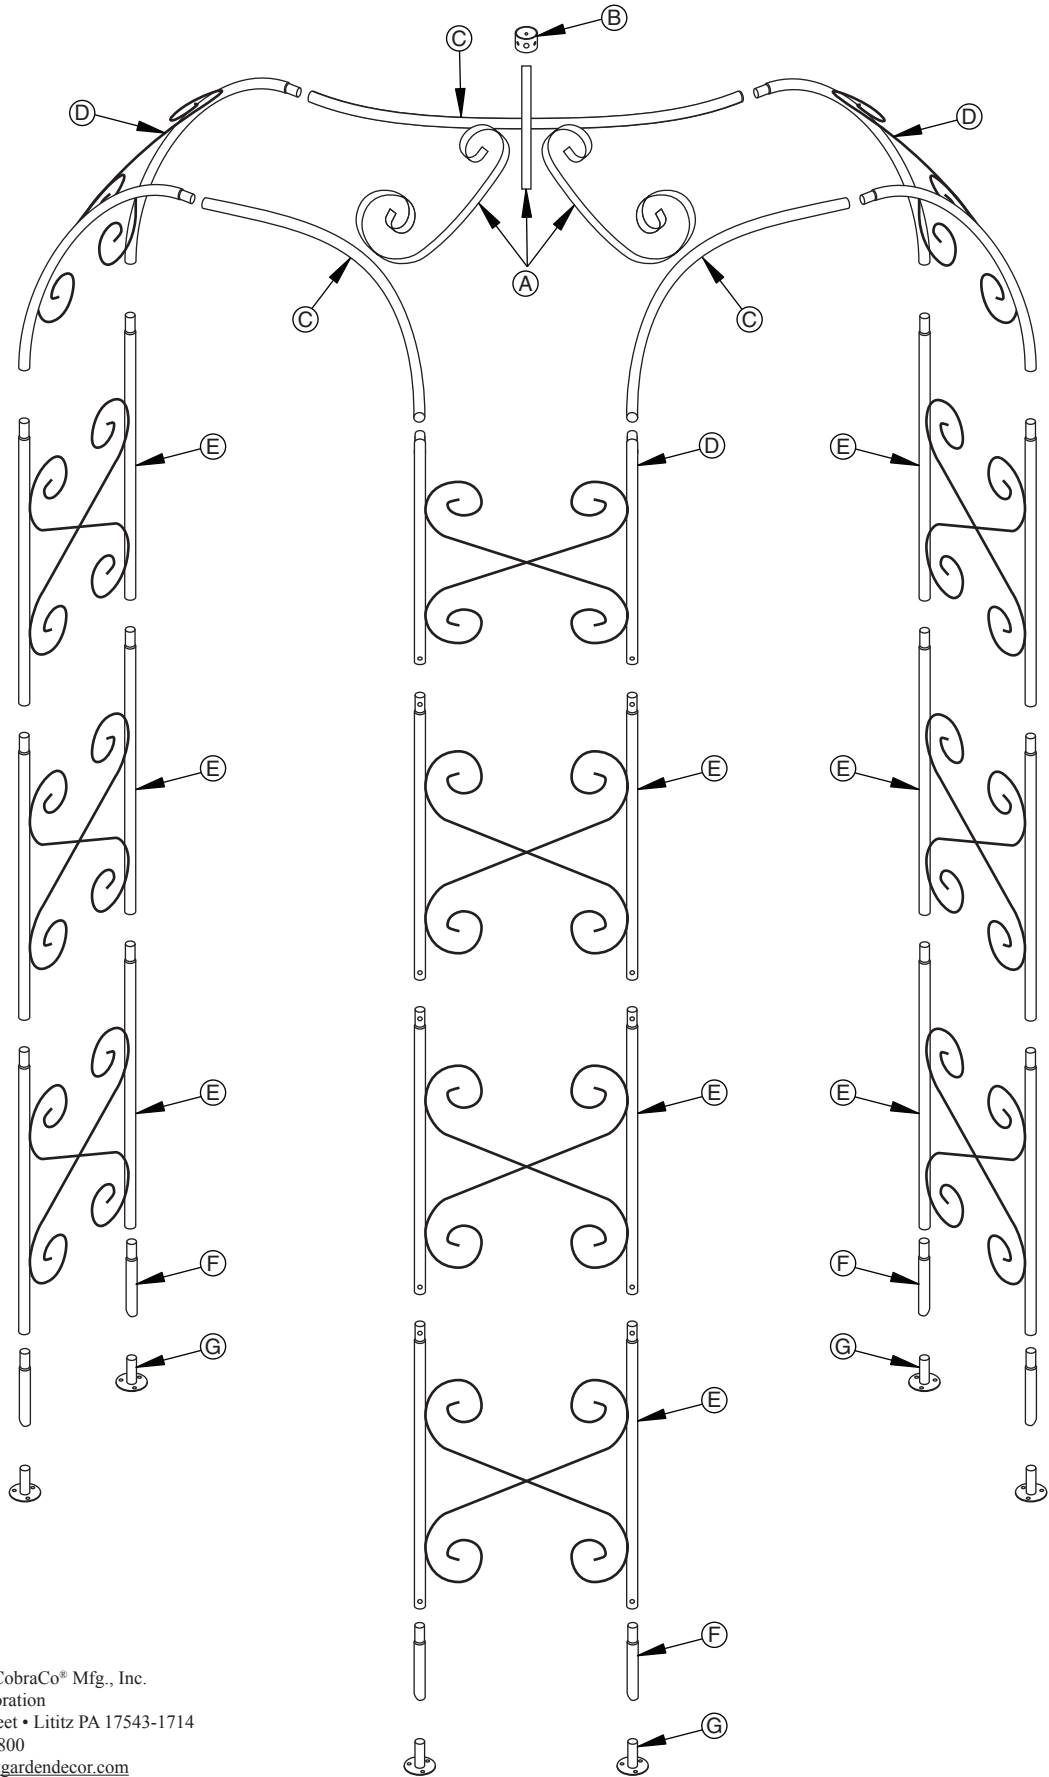

Gazebo Trellis Arch
Owner's Manual
Model: GAZ-G

Copyright © 2011, CobraCo® Mfg., Inc.
Woodstream® Corporation
69 North Locust Street • Lititz PA 17543-1714
Phone: 1-800-323-5800
Website: www.avantgardendecor.com
E-mail: consumercare@woodstream.com

Gazebo Trellis Arch

Gazebo Trellis Arch

*Parts Enclosed

- A. Scroll (3)
- B. Support Ring (1)
- C. Curved Connect Bar (3)
- D. Curved Side (3)
- E. Straight Side (3)
- F. Leg (3)
- G. Leg with Foot (3)
- H. Screw Short (3)
- J. Screw Long (3)
- K. Hex Nut (6)
- L. Metal Screw (30)