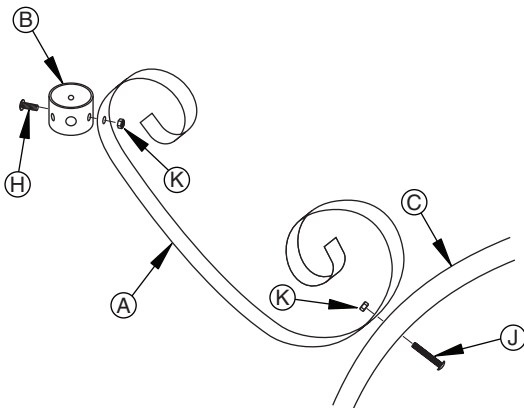

Gazebo Trellis Arch

Gazebo Trellis Arch

*Parts Enclosed

- A. Scroll (3)
- B. Support Ring (1)
- C. Curved Connect Bar (3)
- D. Curved Side (3)
- E. Straight Side (3)
- F. Leg (3)
- G. Leg with Foot (3)
- H. Screw Short (3)
- J. Screw Long (3)
- K. Hex Nut (6)
- L. Metal Screw (30)

Tools Required

- Phillips Screwdriver
- Wrench 8 mm

Typical assembly for SCROLL (A), SUPPORT RING (B), CURVED CONNECT BAR (C) using SCREW SHORT (H), SCREW LONG (J) and HEX NUT (K).

Typical assembly for CURVED CONNECT BAR (C), CURVED SIDE (D), STRAIGHT SIDE (E), LEG (F), LEG WITH FOOT (G) using METAL SCREWS (L).