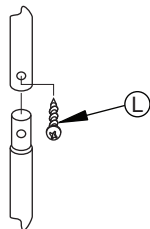

Gazebo Trellis Arch

Gazebo Trellis Arch

*Parts Enclosed

- A. Scroll (3)
- B. Support Ring (1)
- C. Curved Connect Bar (3)
- D. Curved Side (3)
- E. Straight Side (3)
- F. Leg (3)
- G. Leg with Foot (3)
- H. Screw Short (3)
- J. Screw Long (3)
- K. Hex Nut (6)
- L. Metal Screw (30)

Tools Required

- Phillips Screwdriver
- Wrench 8 mm

Typical assembly for SCROLL (A), SUPPORT RING (B), CURVED CONNECT BAR (C) using SCREW SHORT (H), SCREW LONG (J) and HEX NUT (K).

Typical assembly for CURVED CONNECT BAR (C), CURVED SIDE (D), STRAIGHT SIDE (E), LEG (F), LEG WITH FOOT (G) using METAL SCREWS (L).