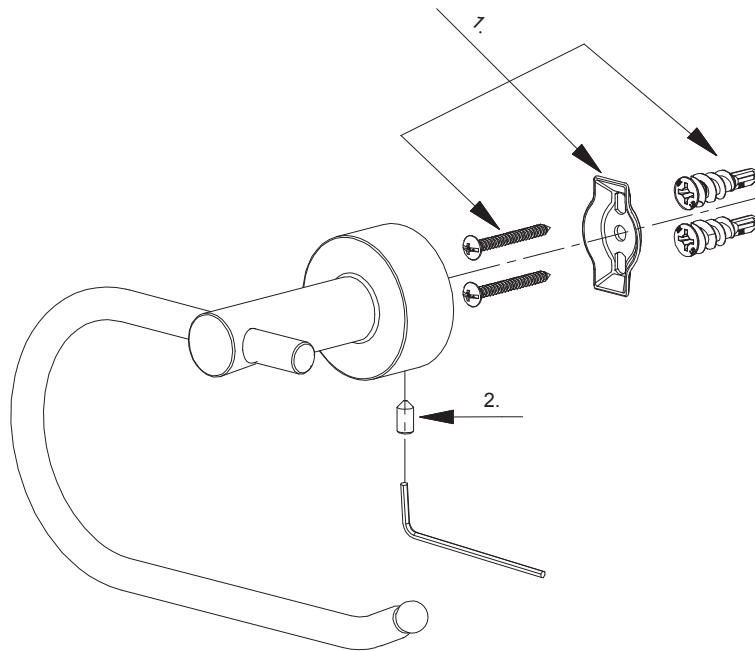

Glacier Bay Innburg Euro. Paper Holder

MODEL	STORE SKU#	OMSID	FINISH
BD631100BN	533404		Brushed Nickel

Many replacement parts can be purchased online or at your local store. Please use the table below to identify the part SKU number needed, go to HOMEDEPOT.COM, and check for online and store availability. If you can't find the part you are looking for, please call 1-855-HD-GLACIER.

Part	Description	Part #	Internet SKU #	Store SKU #
1	Holding Hardware	A290554		
2	Screw (M5 x 6.5mm L)	A292608		