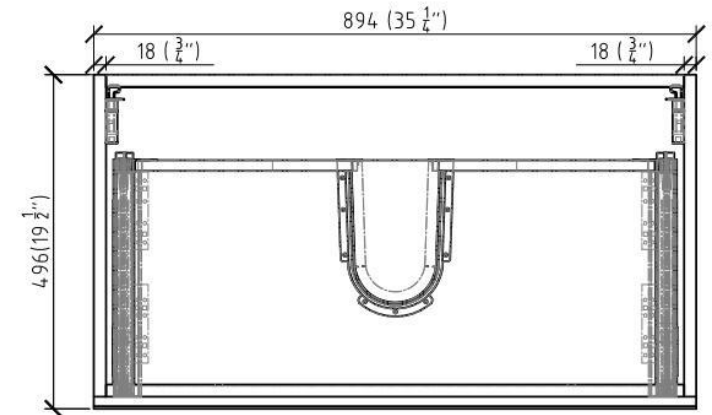

MOB 36" WALL MOUNTED BATHROOM VANITY- SKU#MOB36

Description:

- Marine Veneer Wood Construction Console (Water and Moisture Resistant)
- Integrated European Soft-Closing hardware
- Reinforced Acrylic Composite Sink with Rectangular Chrome Overflow
- Countertop Pre-drilled for a Single Hole Faucet

Vanity Base

WWW.MORENOBATH.COM

Dimensions	Width	Depth	Height
inches	35.25"	19.50"	20.50"

MOB36SINK

SECTION A-A

SECTION B-B

Dimensions	Width	Depth	Height
inches	25.50"	19.75"	2.00"