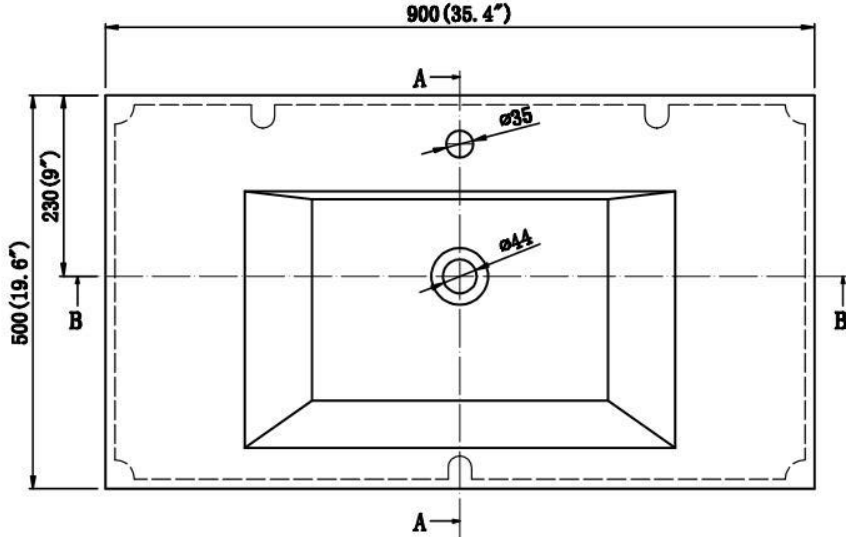

MOB 36" WALL MOUNTED BATHROOM VANITY- SKU#MOB36

Description:

- Marine Veneer Wood Construction Console (Water and Moisture Resistant)
- Integrated European Soft-Closing hardware
- Reinforced Acrylic Composite Sink with Rectangular Chrome Overflow
- Countertop Pre-drilled for a Single Hole Faucet

Vanity Base

WWW.MORENOBATH.COM

Dimensions	Width	Depth	Height
inches	35.25"	19.50"	20.50"

MOB36SINK

SECTION A-A

SECTION B-B

Dimensions	Width	Depth	Height
inches	25.50"	19.75"	2.00"