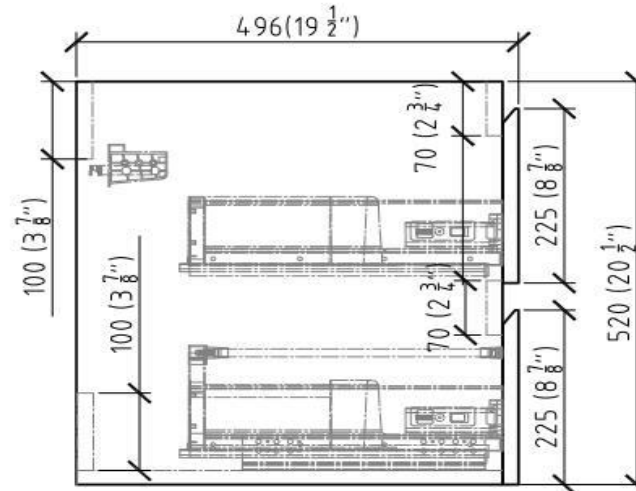

MOB 36" WALL MOUNTED BATHROOM VANITY- SKU#MOB36

Description:

- Marine Veneer Wood Construction Console (Water and Moisture Resistant)
- Integrated European Soft-Closing hardware
- Reinforced Acrylic Composite Sink with Rectangular Chrome Overflow
- Countertop Pre-drilled for a Single Hole Faucet

Vanity Base

WWW.MORENOBATH.COM

Dimensions	Width	Depth	Height
inches	35.25"	19.50"	20.50"

MOB36SINK

SECTION A-A

SECTION B-B

Dimensions	Width	Depth	Height
inches	25.50"	19.75"	2.00"