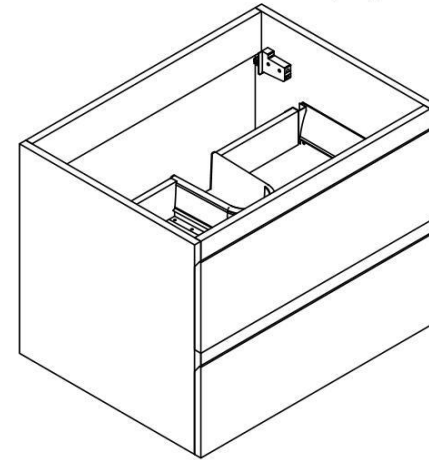

MOB 36" WALL MOUNTED BATHROOM VANITY- SKU#MOB36

Description:

- Marine Veneer Wood Construction Console (Water and Moisture Resistant)
- Integrated European Soft-Closing hardware
- Reinforced Acrylic Composite Sink with Rectangular Chrome Overflow
- Countertop Pre-drilled for a Single Hole Faucet

Vanity Base

WWW.MORENOBATH.COM

Dimensions	Width	Depth	Height
inches	35.25"	19.50"	20.50"

MOB36SINK

SECTION A-A

SECTION B-B

Dimensions	Width	Depth	Height
inches	25.50"	19.75"	2.00"