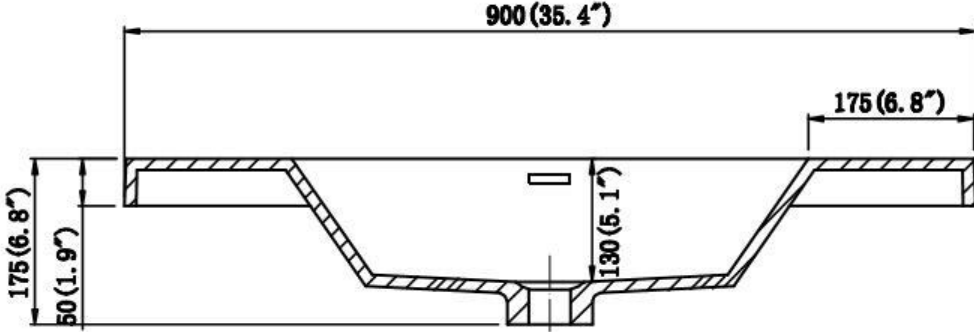

MOB 36" WALL MOUNTED BATHROOM VANITY- SKU#MOB36

Description:

- Marine Veneer Wood Construction Console (Water and Moisture Resistant)
- Integrated European Soft-Closing hardware
- Reinforced Acrylic Composite Sink with Rectangular Chrome Overflow
- Countertop Pre-drilled for a Single Hole Faucet

Vanity Base

WWW.MORENOBATH.COM

Dimensions	Width	Depth	Height
inches	35.25"	19.50"	20.50"

MOB36SINK

SECTION A-A

SECTION B-B

Dimensions	Width	Depth	Height
inches	25.50"	19.75"	2.00"