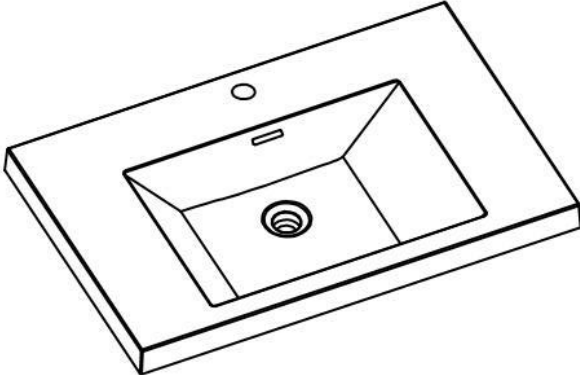

MOB 36" WALL MOUNTED BATHROOM VANITY- SKU#MOB36

Description:

- Marine Veneer Wood Construction Console (Water and Moisture Resistant)
- Integrated European Soft-Closing hardware
- Reinforced Acrylic Composite Sink with Rectangular Chrome Overflow
- Countertop Pre-drilled for a Single Hole Faucet

Vanity Base

WWW.MORENOBATH.COM

Dimensions	Width	Depth	Height
inches	35.25"	19.50"	20.50"

MOB36SINK

SECTION A-A

SECTION B-B

Dimensions	Width	Depth	Height
inches	25.50"	19.75"	2.00"