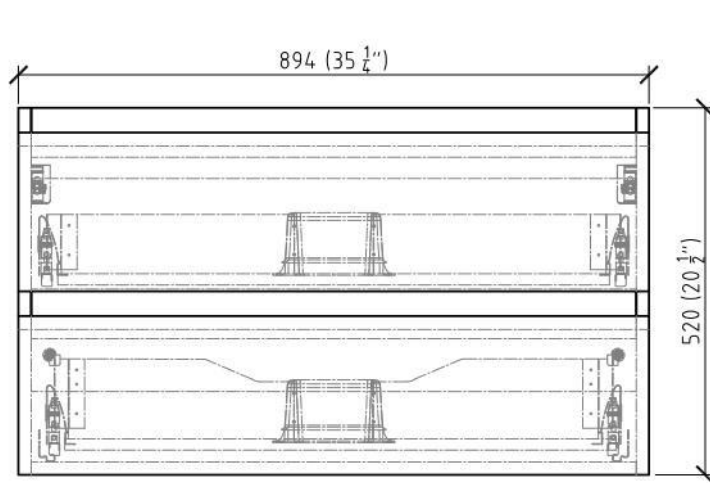

MOB 36" WALL MOUNTED BATHROOM VANITY- SKU#MOB36

Description:

- Marine Veneer Wood Construction Console (Water and Moisture Resistant)
- Integrated European Soft-Closing hardware
- Reinforced Acrylic Composite Sink with Rectangular Chrome Overflow
- Countertop Pre-drilled for a Single Hole Faucet

Vanity Base

WWW.MORENOBATH.COM

Dimensions	Width	Depth	Height
inches	35.25"	19.50"	20.50"

MOB36SINK

SECTION A-A

SECTION B-B

Dimensions	Width	Depth	Height
inches	25.50"	19.75"	2.00"