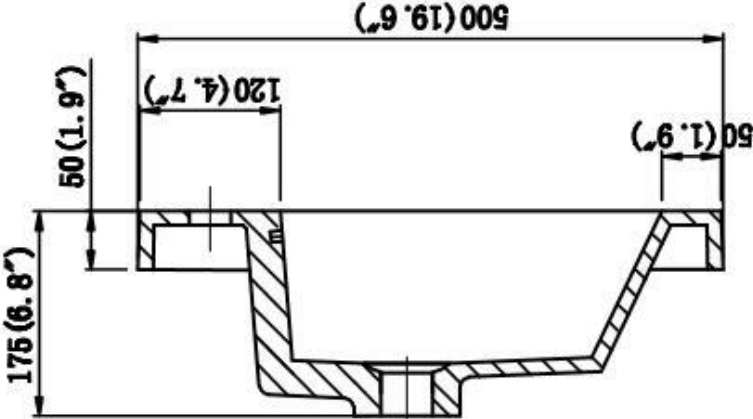

Vanity Base

WWW.MORENOBATH.COM

Dimensions	Width	Depth	Height
inches	35.25"	19.50"	20.50"

MOB36SINK

SECTION A-A

SECTION B-B

Dimensions	Width	Depth	Height
inches	25.50"	19.75"	2.00"