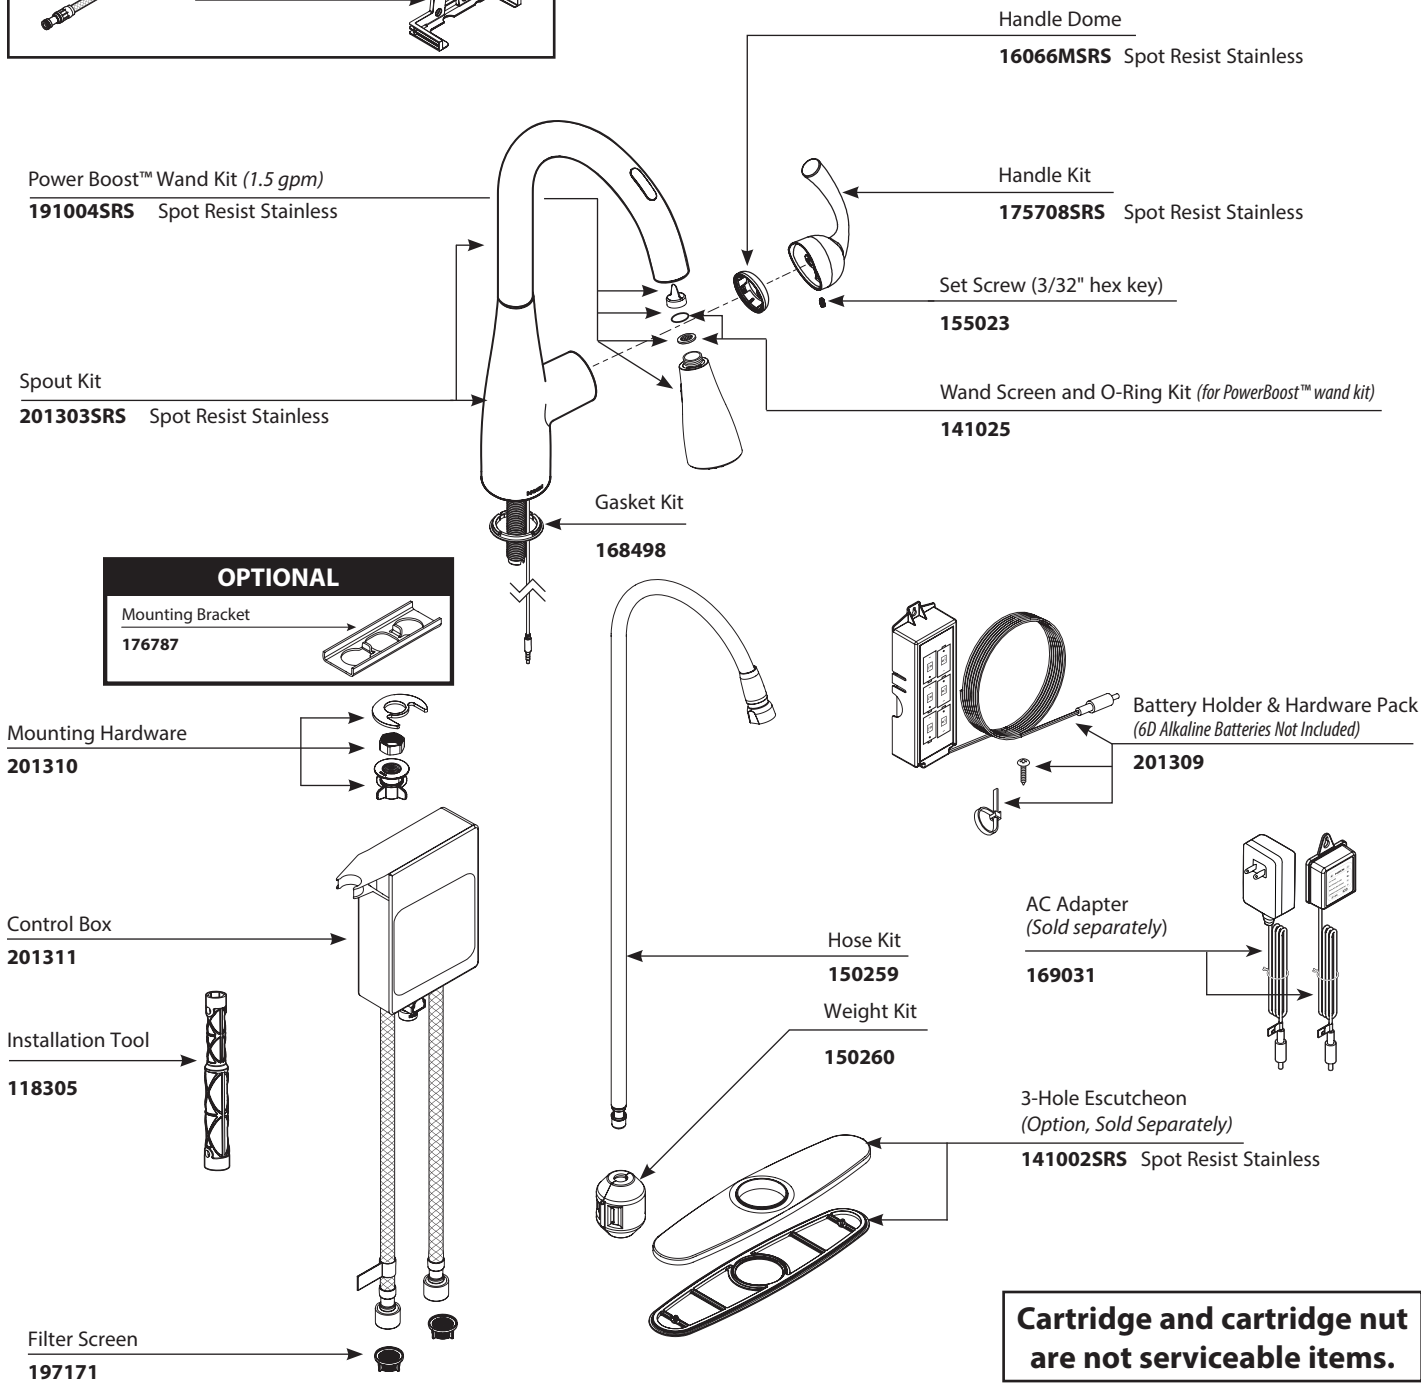

Illustrated Parts

■ Order by Part Number

U by Moen Smart Faucet	
Essie™-Single Handle High Arc	
Pulldown Kitchen Faucet	
MODELS	FINISH
87014EVSRS	Spot Resist Stainless

Cartridge and cartridge nut are not serviceable items.