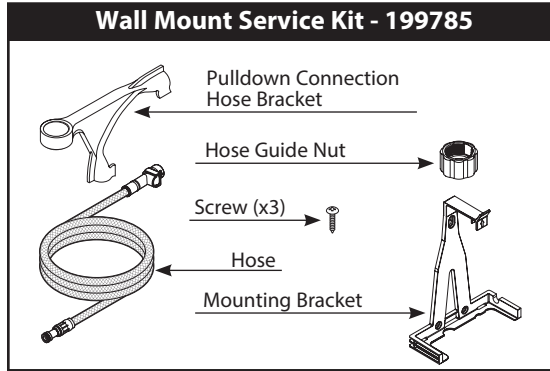

Illustrated Parts

■ Order by Part Number

U by Moen Smart Faucet	
Essie™-Single Handle High Arc	
Pulldown Kitchen Faucet	
MODELS	FINISH
87014EVSRS	Spot Resist Stainless

Cartridge and cartridge nut are not serviceable items.