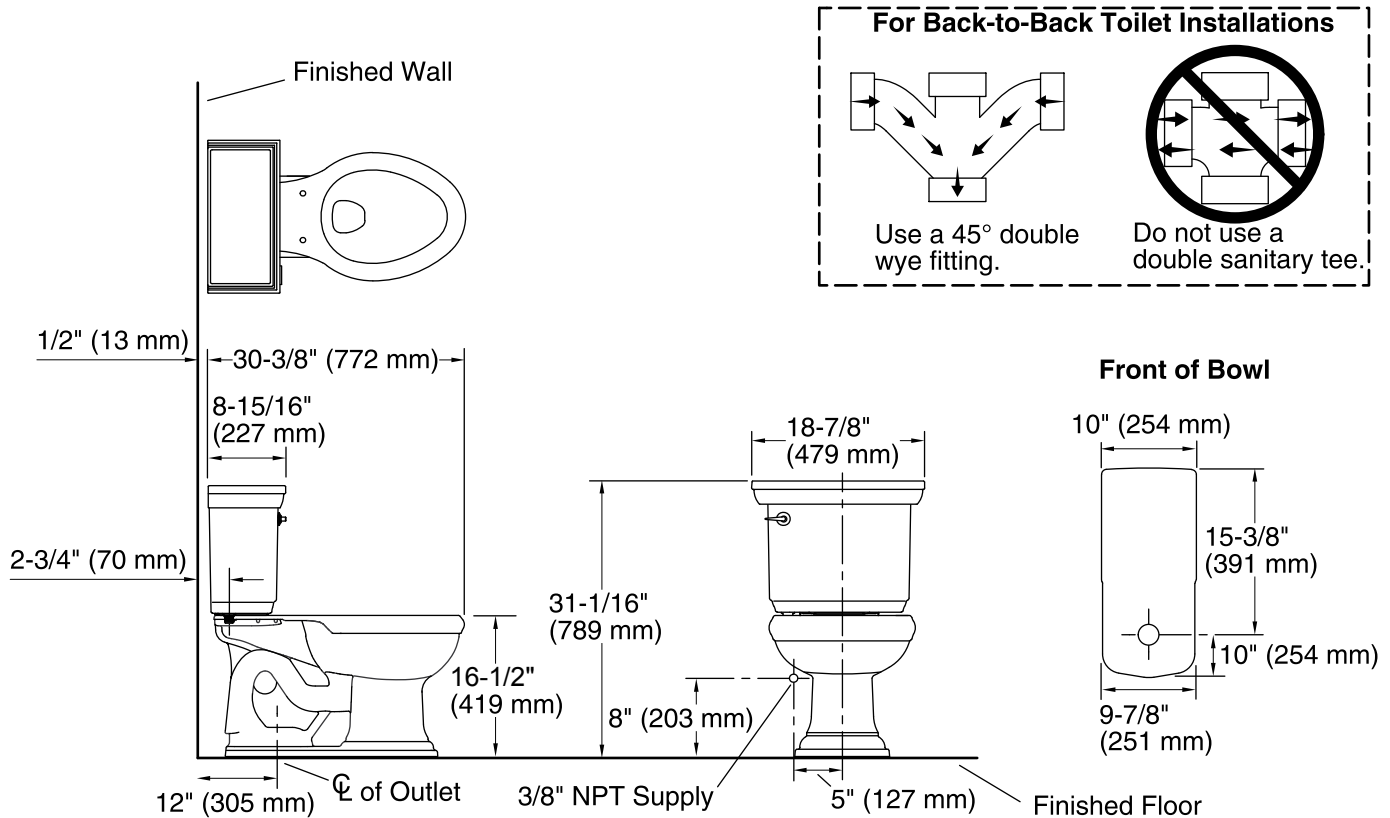

### Features

- Vitreous china.
- Comfort Height® Elongated bowl.
- AquaPiston® flushing system.
- Includes left-hand polished chrome trip lever.
- 1.6 gpf (6.0 lpf).
- 2-1/8" (54 mm) fully glazed trapway.
- 12" (305 mm) rough-in.
- Less seat and supply.
- 11-3/4" (298 mm) x 9-1/2" (241 mm) water area.
- 30-3/8" (772 mm) x 18-7/8" (479 mm) x 31-1/16" (789 mm).
- Floor mount / Floor outlet.

### Components

Product includes:

K-4380 Toilet Bowl  
K-4642 Toilet Tank

Additional included component/s: Tank cover, Trip lever, Bolt cap accessory pack, and Tank accessory pack.

ADA

CSA B651

OBC

### Technical Information

All product dimensions are nominal.

Toilet type:	Two-piece, Floor-mount
Waste Outlet:	Floor
Bowl shape:	Elongated front
Flush type:	AquaPiston
Trap passageway:	2-1/8" (54 mm)
Water Consumption	
Full:	1.6 gpf (6 lpf)
Water surface size:	11-3/4" x 9-1/2" (298 mm x 241 mm)
Rim to water surface:	5-3/8" (137 mm)
Rough-in:	12" (305 mm)
Seat-mounting holes:	5-1/2" (140 mm)

### Notes

Install this product according to the installation instructions.

For back-to-back toilet installations: Use only a 45° double wye fitting.

ADA, OBC, CSA B651 compliant when installed to the specific requirements of these regulations.