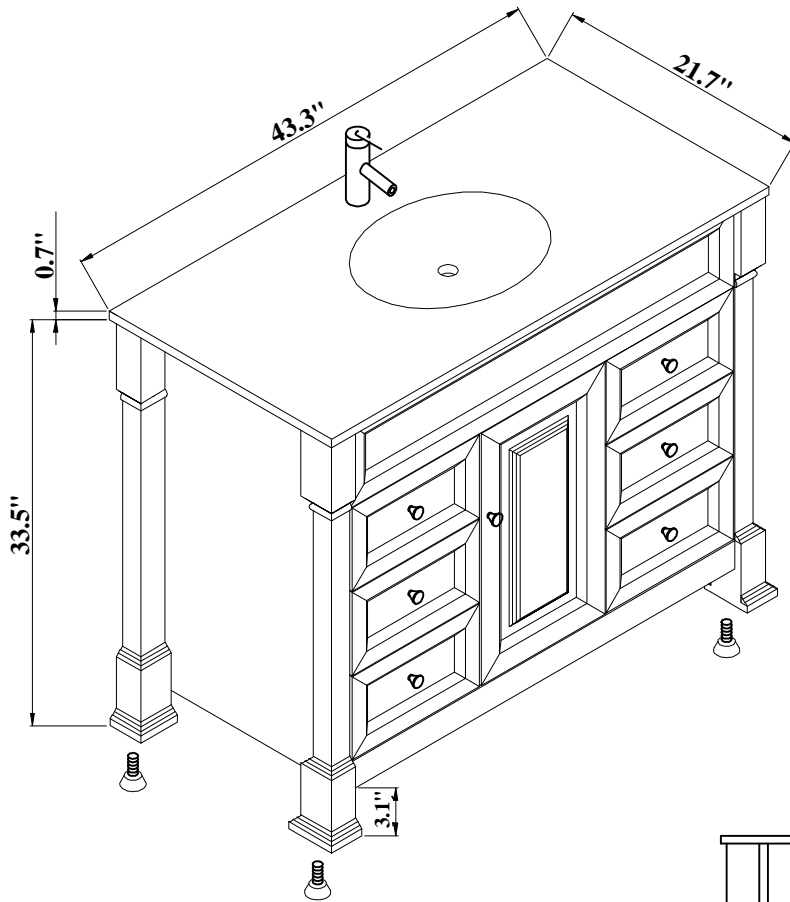

# SB-278WHBG

SINK

VANITY

BACK VIEW