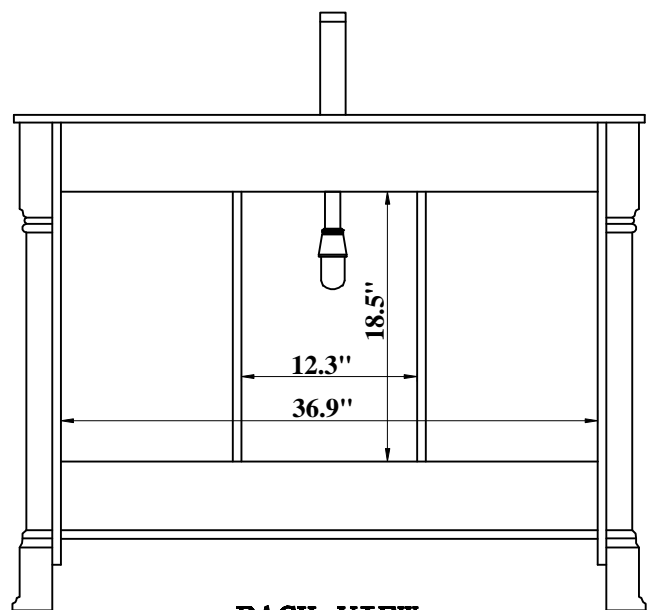

# SB-278WHBG

SINK

VANITY

BACK VIEW