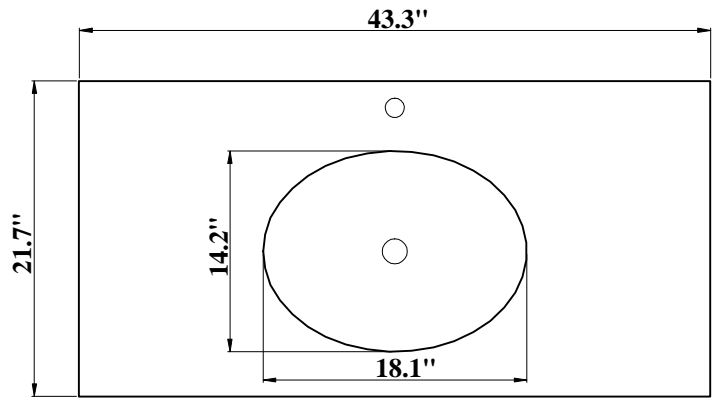

# SB-278WHBG

SINK

VANITY

BACK VIEW