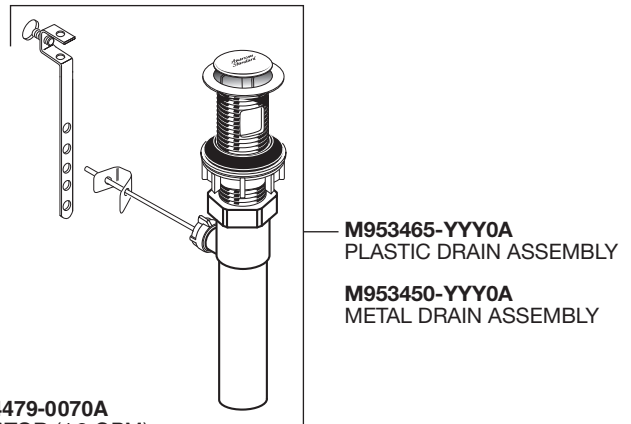

American Standard

COLONY® PRO
SINGLE CONTROL
CENTERSET
LAVATORY FAUCET

MODEL NUMBERS

7075.054 / 7075.055 / 7075.056
7075.050 / 7075.004 / 7075.005
7075.006 / 7075.002 / 7075.000

Replace the "YYY" with appropriate finish code

POLISHED CHROME	002
LEGACY BRONZE	278
SATIN NICKEL	295

HOT LINE FOR HELP

For toll-free information and answers to your questions, call:

1 (800) 442-1902

Mon. - Fri. 8:00 a.m. to 8:00 p.m. EST

Saturday 10:00 a.m. to 4:00 p.m. EST

IN CANADA 1-800-387-0369

(TORONTO 1-905-306-1093)

Weekdays 8:00 a.m. to 7:00 p.m. EST

IN MEXICO 01-800-839-1200

PART OF **LIXIL**