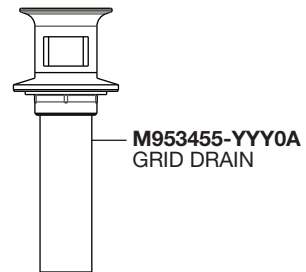

American Standard

COLONY® PRO
SINGLE CONTROL
CENTERSET
LAVATORY FAUCET

MODEL NUMBERS

7075.054 / 7075.055 / 7075.056
7075.050 / 7075.004 / 7075.005
7075.006 / 7075.002 / 7075.000

Replace the "YYY" with appropriate finish code

POLISHED CHROME	002
LEGACY BRONZE	278
SATIN NICKEL	295