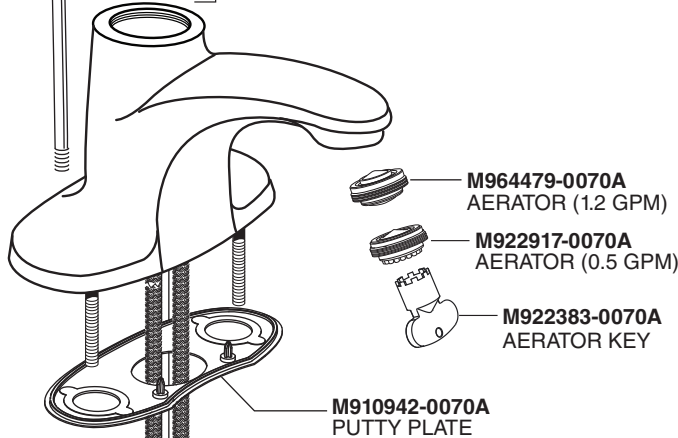

American Standard

COLONY® PRO
SINGLE CONTROL
CENTERSET
LAVATORY FAUCET

MODEL NUMBERS

7075.054 / 7075.055 / 7075.056
7075.050 / 7075.004 / 7075.005
7075.006 / 7075.002 / 7075.000

Replace the "YYY" with appropriate finish code

POLISHED CHROME	002
LEGACY BRONZE	278
SATIN NICKEL	295

HOT LINE FOR HELP

For toll-free information and answers to your questions, call:

1 (800) 442-1902

Mon. - Fri. 8:00 a.m. to 8:00 p.m. EST

Saturday 10:00 a.m. to 4:00 p.m. EST

IN CANADA 1-800-387-0369

(TORONTO 1-905-306-1093)

Weekdays 8:00 a.m. to 7:00 p.m. EST

IN MEXICO 01-800-839-1200

PART OF **LIXIL**