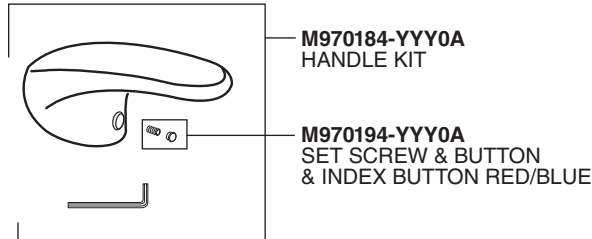

American Standard

COLONY® PRO
SINGLE CONTROL
CENTERSET
LAVATORY FAUCET

MODEL NUMBERS

7075.054 / 7075.055 / 7075.056
7075.050 / 7075.004 / 7075.005
7075.006 / 7075.002 / 7075.000

Replace the "YYY" with appropriate finish code

POLISHED CHROME	002
LEGACY BRONZE	278
SATIN NICKEL	295

HOT LINE FOR HELP

For toll-free information and answers to your questions, call:

1 (800) 442-1902

Mon. - Fri. 8:00 a.m. to 8:00 p.m. EST

Saturday 10:00 a.m. to 4:00 p.m. EST

IN CANADA 1-800-387-0369

(TORONTO 1-905-306-1093)

Weekdays 8:00 a.m. to 7:00 p.m. EST

IN MEXICO 01-800-839-1200

PART OF **LIXIL**