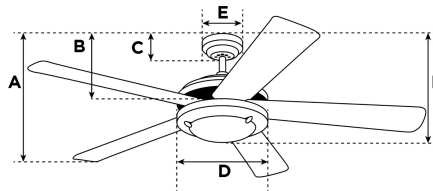

### Specifications

Size .....	52"
Blades.....	Plywood Blades (Wengue)
Blade Pitch.....	12°
Approved Location .....	Indoor
Suggested Room Size.....	Large Room (up to 15x15)
Down Rod.....	3/4" x 4"
Installation.....	Down Rod Only
Max. Ceiling Angle.....	N/A
Lead Wire .....	78"
Light Bulb Usage.....	Includes (1) R7 Base, 100 Watt Double-Ended Halogen Lamp
Control .....	Remote Control Included
Motor Finish.....	Satin Chrome
Motor Material .....	Silicon Steel Motor 153mm x 17mm
Reverse Airflow.....	Yes
Capacitor .....	Dual
Switch Housing Cap.....	Not Included

### Warranty

Ceiling fans backed by our Limited Lifetime Warranty have a lifetime motor warranty and a 2-year warranty on all other parts.

A. Top of Canopy to Bottom of Blades .....	11.4"
B. Top of Canopy to Bottom of Switch House .....	7.9"
C. Top of Canopy to Bottom of Canopy .....	2.4"
D. Width of Motor Housing.....	10.2"
E. Width of Canopy.....	5.1"
F. Top of Canopy to Bottom of Glass .....	14.2"