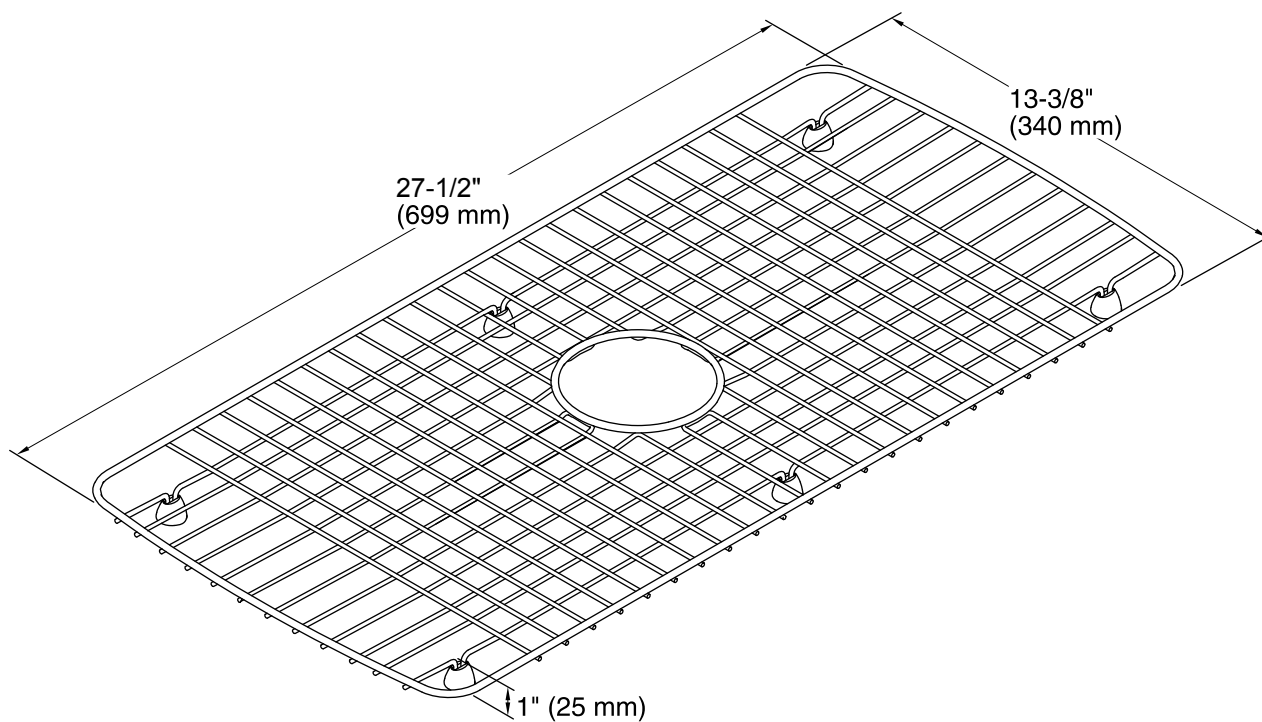

Features

- Fits in the bowl of the K-5863 and K-5864 Cape Dory kitchen sinks.
- Durable stainless-steel construction.
- Helps protect sink surface from daily wear.
- Dishwasher safe.
- Rubber feet provide added protection.

Technical Information

All product dimensions are nominal.