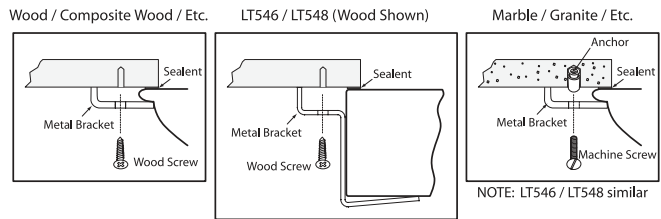

LT540G

Undercounter Lavatory

SPECIFICATIONS

- Waste 1-1/4" O.D.
- Size 23-1/4"W x 16-3/8"D
- Basin 21-1/4"W x 14-3/8"D
- Warranty One Year Limited Warranty
- Material Vitreous china
- Shipping Weight 25.5 lbs.
- Shipping Dimensions 24"W x 17-1/8"D x 9-1/4"H

INSTALLATION NOTES