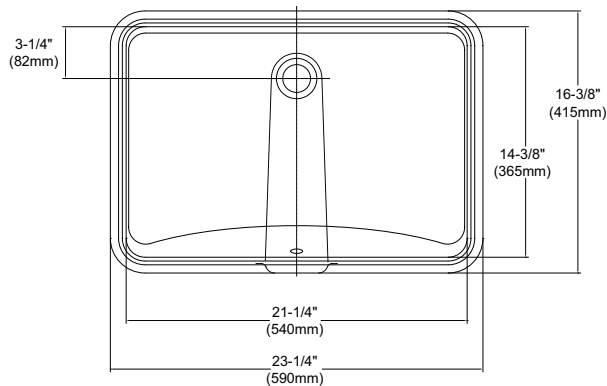

LT540G

Undercounter Lavatory

SPECIFICATIONS

- Waste 1-1/4" O.D.
- Size 23-1/4"W x 16-3/8"D
- Basin 21-1/4"W x 14-3/8"D
- Warranty One Year Limited Warranty
- Material Vitreous china
- Shipping Weight 25.5 lbs.
- Shipping Dimensions 24"W x 17-1/8"D x 9-1/4"H

INSTALLATION NOTES