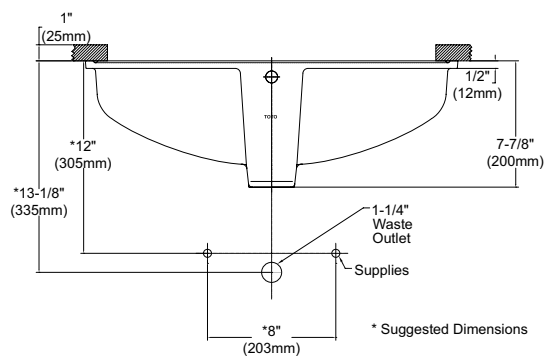

LT540G

Undercounter Lavatory

SPECIFICATIONS

- Waste 1-1/4" O.D.
- Size 23-1/4"W x 16-3/8"D
- Basin 21-1/4"W x 14-3/8"D
- Warranty One Year Limited Warranty
- Material Vitreous china
- Shipping Weight 25.5 lbs.
- Shipping Dimensions 24"W x 17-1/8"D x 9-1/4"H

INSTALLATION NOTES