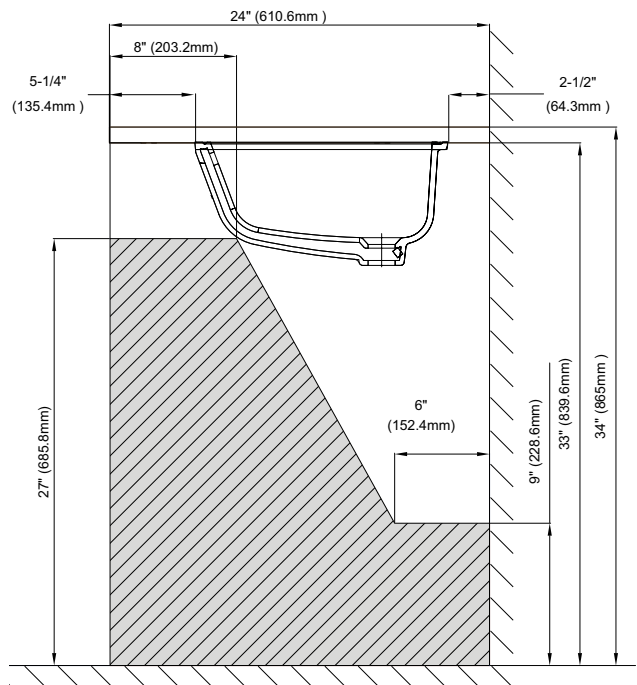

Undercounter Lavatory

FEATURES

- 21-1/4" x 14-3/8"
- Space saving rectangle undercounter design ideal for narrow countertops
- CeFiONtect™ ceramic glaze - prevents debris and mold from sticking to ceramic surfaces, leading to fewer chemicals and less water in cleaning
- Generous wash basin
- Front overflow
- Mounting assembly complete with installation template and mounting screw set

PRODUCT SPECIFICATION

The undercounter lavatory shall be made of vitreous china. Lavatory shall be 21-1/4" in length and 14" in width. Product shall be with overflow and lavatory shall include mounting assembly. Lavatory shall have CeFiONtect ceramic glaze. Lavatory shall be TOTO Model LT540(G)_____.

LT540G

Undercounter Lavatory

SPECIFICATIONS

- Waste 1-1/4" O.D.
- Size 23-1/4"W x 16-3/8"D
- Basin 21-1/4"W x 14-3/8"D
- Warranty One Year Limited Warranty
- Material Vitreous china
- Shipping Weight 25.5 lbs.
- Shipping Dimensions 24"W x 17-1/8"D x 9-1/4"H

INSTALLATION NOTES

ADA Installation Guide

These dimensions and specifications are subject to change without notice