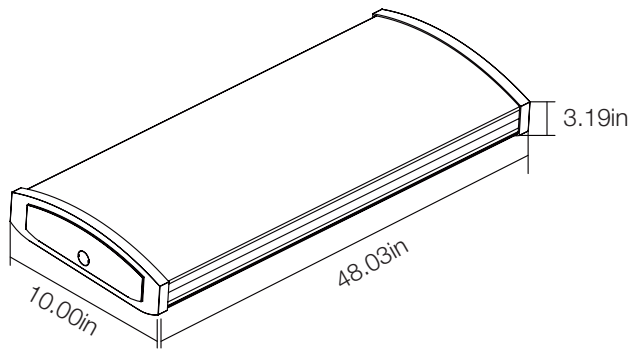

PRODUCT SPECIFICATIONS

4ft High Output Wrap Light

54677141
SKU# 1001820735

ADVANTAGES

- 50,000 Hours of Continuous Use
- 7/8" Knockouts (5)

APPLICATIONS

Suitable for damp locations

SURFACE MOUNT

SPECIFICATIONS

Model Number	54677141
SKU	1001820735
OSMID	207050927
Power	57 W
AC Voltage, Frequency	120-277V, 60 Hz
Color Temp (nom.)	4000K
Operation Temp	-4°F ~ 113°F
CRI	90
Lumen Output (min.)	5200 lm
Dimming	NO
Lifetime Rating	L70/50000Hrs
Efficacy	91.2 lm/watt

PACKAGING

Weight (±0.5 lb)	6.42 lbs
Size (L x W x H) (±0.1 in)	10.00in x 48.03in x 3.19in
Box Dimensions	49.41in x 11.42in x 4.65in
Gross Weight	8.09 lbs
UPC	849489001760

INCLUDED IN BOX

- Mounting Bracket (1)
- Electrical Box Screw (2)
- Gasket (1)
- Drywall Anchor (4)
- Mounting Screw (4)
- Wire Connector (3)