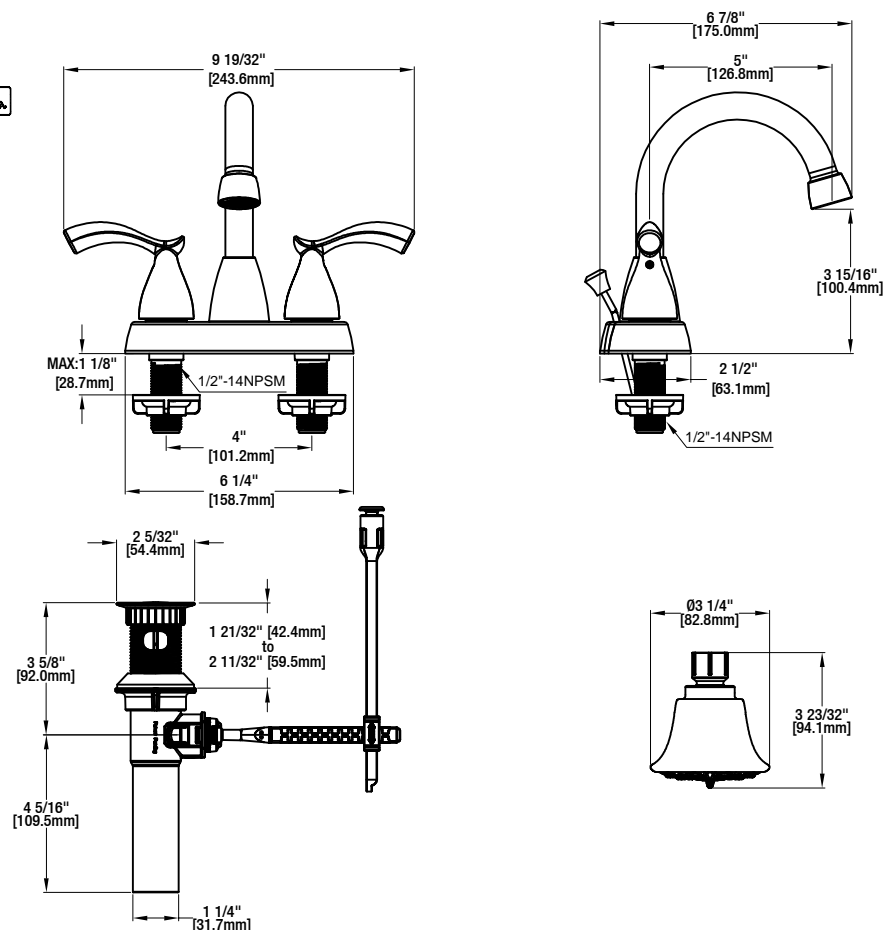

## FEATURES

- Requires 3-Hole Sink with 4" On-Center
- 1/2" IPS Connections
- Faucet Max Flow Rate: 1.2 gpm (4.5 L/min) at 60 psi
- Shower Head Max Flow Rate: 2.0 gpm (7.6 L/min) at 80 psi
- Max Countertop Thickness: 1 1/8"
- Spout Reach: 5"
- Spout Height: 3 15/16"
- 1/4 Turn Washerless Valve for Lifetime Drip-free Operation
- ABS Three Functions Showerhead
- Shower Face Size:  $\phi$  82.8 mm
- With ClickInstall™ Drain Assembly
- With Zinc Lever Handle
- Exposed Aerator

## WARRANTY

- Limited Lifetime Warranty

GB Edgewood Bath Faucet W/Shwrhd CH

MODEL	STORE SKU#	FINISH
67152W-6901	1001818659	Polished Chrome
51063-W101		