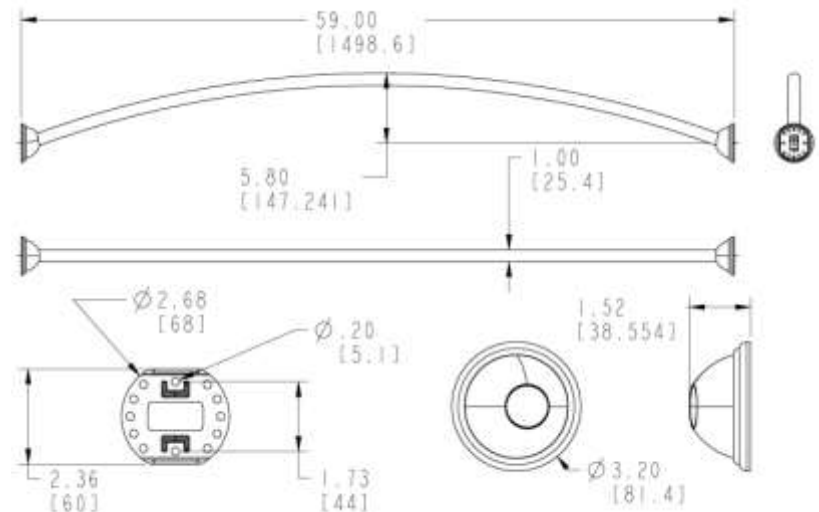

Technical Specification

Decorative Curved Shower Rod

CSR2165

Stock Numbers:

- ❑ **CSR2165BN – 5' Decorative Curved Shower Rod**
Brushed Nickel Finish
1" Diameter Rod
Retail Packaging
- ❑ **CSR2165CH – 5' Decorative Curved Shower Rod**
Chrome Finish
1" Diameter Rod
Retail Packaging
- ❑ **CSR2165OWB – 5' Decorative Curved Shower Rod**
Old World Bronze Finish
1" Diameter Rod
Retail Packaging

Dimensions:

Materials:

Brushed Nickel and Chrome Curved Shower Rods are made of .028 (22 gauge) seamless type 304 stainless steel. **Old World Bronze Curved Shower Rods** are made of .028 (22 gauge) seamless type 430 stainless steel. **Brushed Nickel and Chrome Flanges** are stamped from .020 type 304 stainless steel. **Old World Bronze Flanges** are stamped from type 443 stainless steel.

Stock Number: _____ Curved Shower Rod
By Creative Specialties