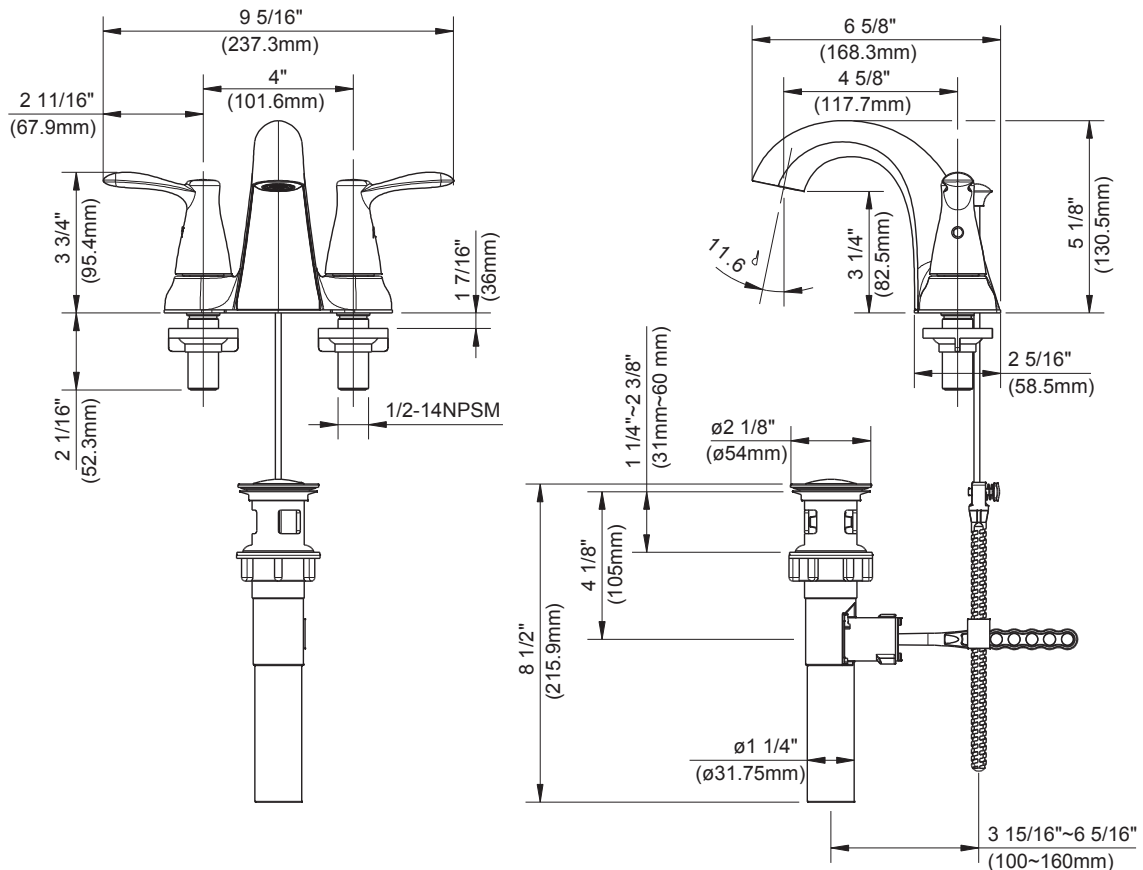

Glacier Bay Gable 4 in. Centerset 2-Handle Mid-Arc Bathroom Faucet  
With ClickInstall™ Pop-Up

MODEL	OMSID#	FINISH
F51AC074CP	304700969	Chrome
F51AC074BNV	304700968	Brushed Nickel
F51AC074ORB	304774952	Oil Rubbed Bronze

### FEATURES

- Requires 3-Hole Sink with 4" On-Center
- 1/2" IPS Connections
- Max Flow Rate: 1.2 gpm (4.5 L/min) at 60 psi
- Max Countertop Thickness: 1 1/2"
- Spout Reach: 4 5/8"
- Spout Height: 3 3/8"
- Drip Free Ceramic Cartridge
- With Easy Pop Up Drain Assembly
- With Metal Lever Handle
- Hybrid Bod
- Water Saving Aerator

### INSTALLATION DIMENSIONS