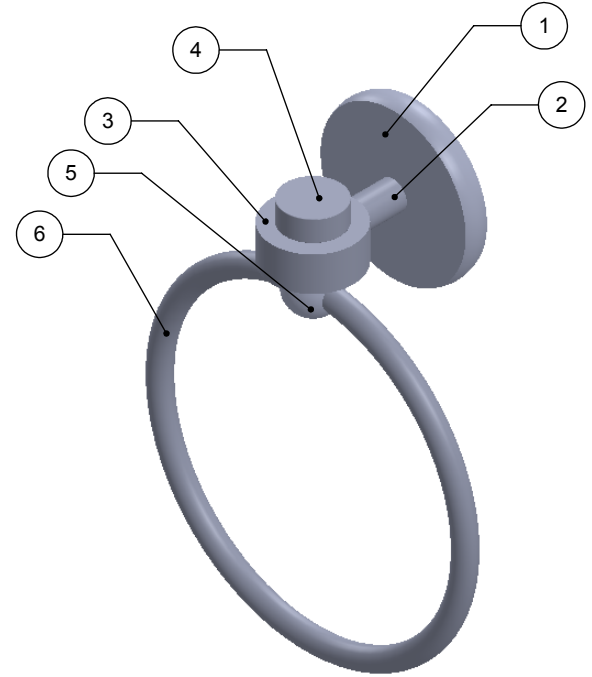

ITEM NO.	PART NUMBER	DESCRIPTION	QTY.
1	BPRD	BASE	1
2	TU12-2	TUBE	1
3	RGSM	CONNECTOR	1
4	Card-1	END LOCK	1
5	BLTSR-1	RING SUPPORT	1
6	TRMT-6	RING	1

UNLESS OTHERWISE STATED

.X	$\pm .3\text{mm}$
.XX	$\pm .15\text{mm}$
.XXX	$\pm .008\text{mm}$

COPYRIGHT © Allied Brass 2017

THIRD ANGLE PROJECTION

DRAWN	6/27/2017	I.M	MATERIAL:	BRASS	FINISH	TBD
CHECKED	6/27/2017	P.D	DESCRIPTION:		QUANTITY	TBD
APPROVED	6/27/2017	R.A	Satellite Orbit One Collection Towel Ring		DRAWING No.	REV
					7116	0
				SCALE	1:2.5	SHEET: 01 A4