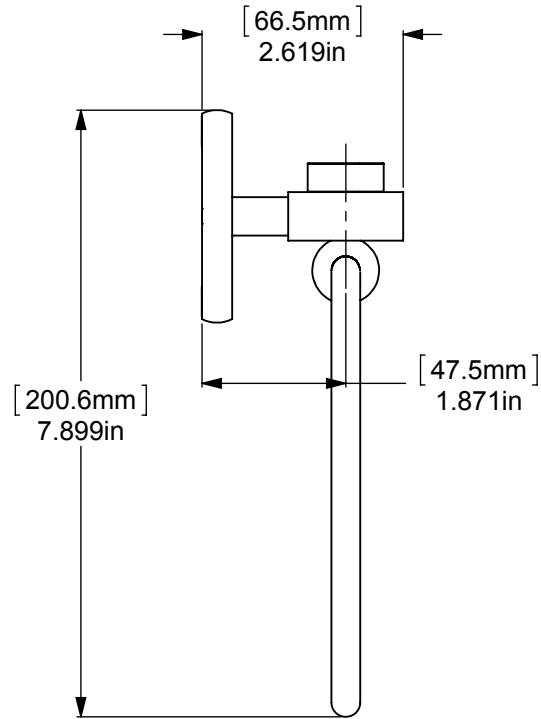

ITEM NO.	PART NUMBER	DESCRIPTION	QTY.
1	BPRD	BASE	1
2	TU12-2	TUBE	1
3	RGSM	CONNECTOR	1
4	Card-1	END LOCK	1
5	BLTSR-1	RING SUPPORT	1
6	TRMT-6	RING	1

UNLESS OTHERWISE STATED

.X	$\pm .3\text{mm}$
.XX	$\pm .15\text{mm}$
.XXX	$\pm .008\text{mm}$

COPYRIGHT © Allied Brass 2017

THIRD ANGLE PROJECTION

DRAWN	6/27/2017	I.M	MATERIAL:	BRASS	FINISH	TBD
CHECKED	6/27/2017	P.D	DESCRIPTION:		QUANTITY	TBD
APPROVED	6/27/2017	R.A	Satellite Orbit One Collection Towel Ring		DRAWING No.	REV
					7116	0
				SCALE	1:2.5	SHEET: 01 A4