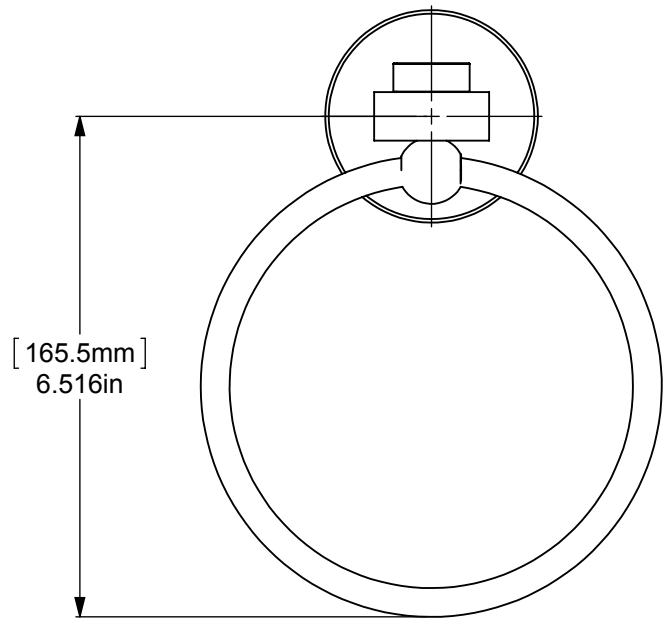

ITEM NO.	PART NUMBER	DESCRIPTION	QTY.
1	BPRD	BASE	1
2	TU12-2	TUBE	1
3	RGSM	CONNECTOR	1
4	Card-1	END LOCK	1
5	BLTSR-1	RING SUPPORT	1
6	TRMT-6	RING	1

UNLESS OTHERWISE STATED

.X	$\pm .3\text{mm}$
.XX	$\pm .15\text{mm}$
.XXX	$\pm .008\text{mm}$

COPYRIGHT © Allied Brass 2017

THIRD ANGLE PROJECTION

DRAWN	6/27/2017	I.M	MATERIAL:	BRASS	FINISH	TBD
CHECKED	6/27/2017	P.D	DESCRIPTION:		QUANTITY	TBD
APPROVED	6/27/2017	R.A	Satellite Orbit One Collection Towel Ring		DRAWING No.	REV
					7116	0
				SCALE	1:2.5	SHEET: 01 A4