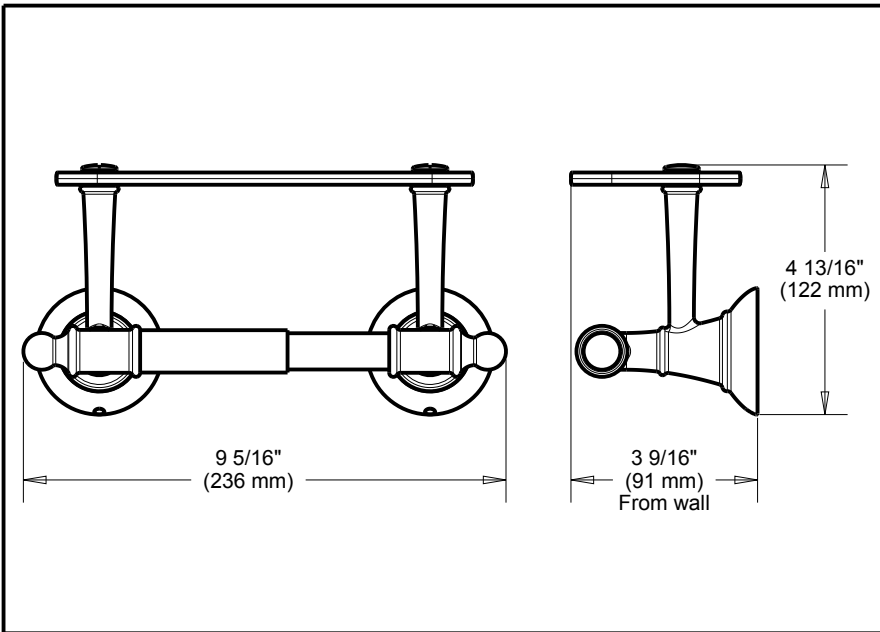

DELTA[®]

ACCESSORIES

- Traditional™ Bath Collection
- Toilet Paper Holder w/ Glass Shelf

Submitted Model No.: _____

Specific Features: _____

STANDARD SPECIFICATIONS:

- Wood blocking is preferable behind all wall surfaces. If wood blocking is not available, the following fasteners are suggested: Tile/Masonry-Plastic or lead Anchors Plaster/drywall-Toggle bolts.
- Mounting hardware and mounting template included with product.