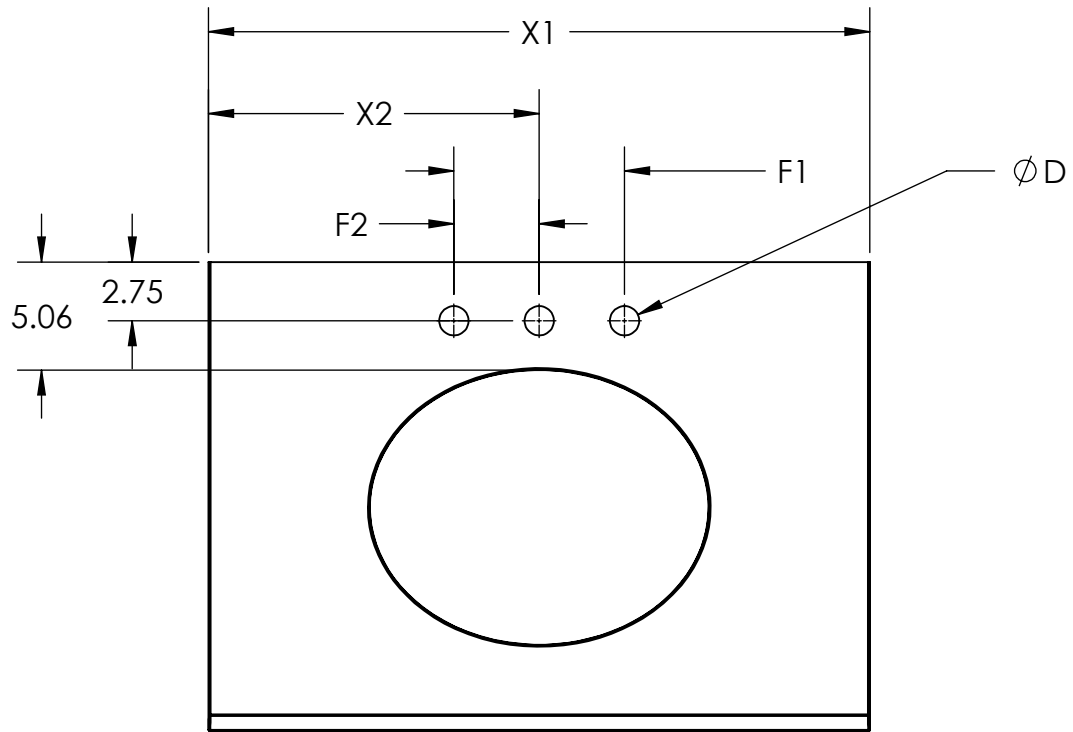

Post-style legs

Ample storage space

Fully assembled

Overall Dimensions: 36" x 21.6" x 34"H

	X1	X2	F1	F2	D
Vanity Top 25x22	25	12.5	4	2	1.125
Vanity Top 31x22	31	15.5	4	2	1.125
Vanity Top 37x22	37	18.5	4	2	1.125
Vanity Top 49x22	49	24.5	8	4	1.375
Vanity Top 61x22 Single	61	30.5	8	4	1.375

UNLESS OTHERWISE SPECIFIED
DIMENSIONS ARE IN INCHES
TOLERANCES:
-0 +.125

DRAWN BY:	E. Sandoval	3/26/2012
CHECKED BY:		
APPROVED BY:		
DO NOT SCALE DRAWING	SCALE: 1:9	SIZE: A

TITLE:	HD Dot Com Vanity Top Colorpoint-Stone Effects - Custom Mold
PART NO:	
PAGE	1 OF 1
REV:	0