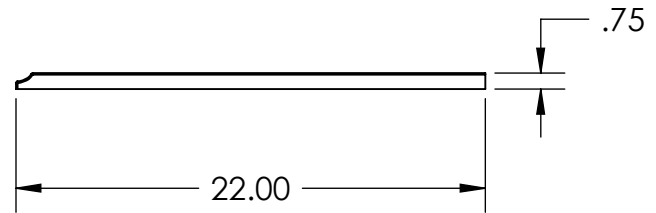

Post-style legs

Ample storage space

Fully assembled

Overall Dimensions: 36" x 21.6" x 34"H

	X1	X2	F1	F2	D
Vanity Top 25x22	25	12.5	4	2	1.125
Vanity Top 31x22	31	15.5	4	2	1.125
Vanity Top 37x22	37	18.5	4	2	1.125
Vanity Top 49x22	49	24.5	8	4	1.375
Vanity Top 61x22 Single	61	30.5	8	4	1.375

UNLESS OTHERWISE SPECIFIED
DIMENSIONS ARE IN INCHES
TOLERANCES:
-0 +.125

DRAWN BY:	E. Sandoval	3/26/2012
CHECKED BY:		
APPROVED BY:		
DO NOT SCALE DRAWING	SCALE: 1:9	SIZE: A

TITLE:	HD Dot Com Vanity Top Colorpoint-Stone Effects - Custom Mold
PART NO:	
PAGE	1 OF 1
REV:	0