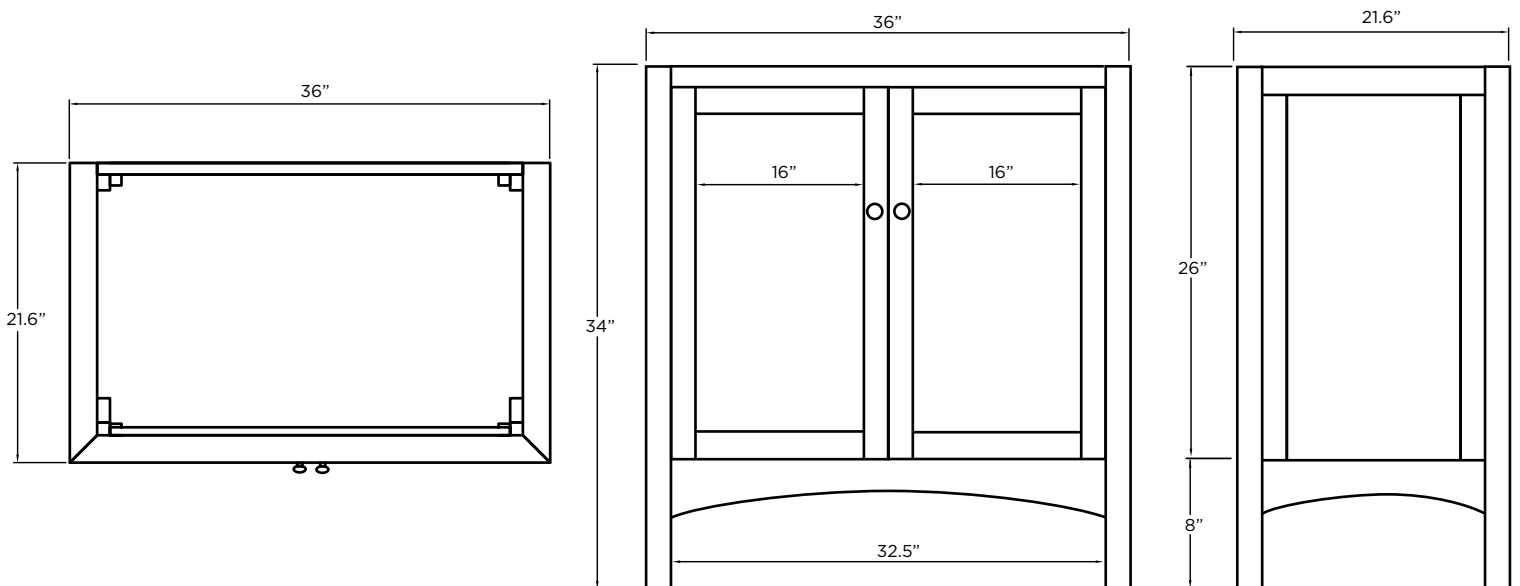

HAVEN 36" VANITY

Supplier Model# TREA3621

HD S/O# 993-520

YOW Item# 219-925

Internet# 100508064

Espresso finish

Polished chrome knobs

Concealed Euro-style hinges

Post-style legs

Ample storage space

Fully assembled

Overall Dimensions: 36" x 21.6" x 34"H

	X1	X2	F1	F2	D
Vanity Top 25x22	25	12.5	4	2	1.125
Vanity Top 31x22	31	15.5	4	2	1.125
Vanity Top 37x22	37	18.5	4	2	1.125
Vanity Top 49x22	49	24.5	8	4	1.375
Vanity Top 61x22 Single	61	30.5	8	4	1.375

UNLESS OTHERWISE SPECIFIED
DIMENSIONS ARE IN INCHES
TOLERANCES:
-0 +.125

DRAWN BY:	E. Sandoval	3/26/2012
CHECKED BY:		
APPROVED BY:		
DO NOT SCALE DRAWING	SCALE: 1:9	SIZE: A

TITLE:	HD Dot Com Vanity Top Colorpoint-Stone Effects - Custom Mold
PART NO:	
PAGE	1 OF 1
REV:	0