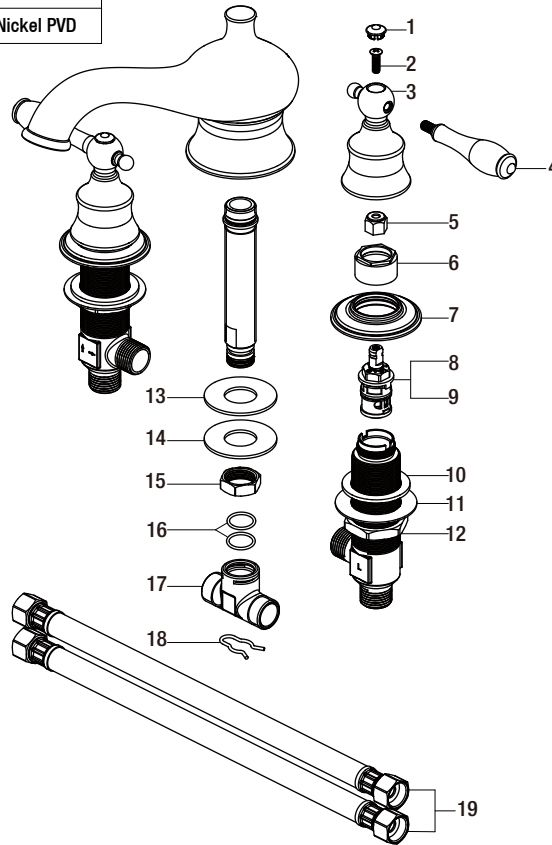

PEGASUS®

LUXURY AT HAND™

Replacement Parts List

Estates Series 2-Handle Roman Tub Faucet in Brushed Nickel

MODEL	Internet SKU #	FINISH
65602-8104	204744284	Brushed Nickel PVD

Many replacement parts can be purchased online or at your local store. Please use the table below to identify the part SKU number needed, go to HOMEDEPOT.COM, and check for online and store availability. If you can't find the part you are looking for, please call 1-877-580-5682.

Part	Description	Part #	Internet SKU #	Store SKU #
1	Index	RP1000304		
2	Screw	RP50005		
3	Handle seat	RP1701904		
4	Handle	RP1308104		
5	Inverter	RP64044	206671349	
6	Bonnet nut	RP70001		
7	Flange	RP8010304		
8	Cartridge H	RP20013	206136336	
9	Cartridge C	RP20014	206136359	
10	Rubber washer	RP64023		

Part	Description	Part #	Internet SKU #	Store SKU #
11	Metal washer	RP64024		
12	Mounting nut	RP56014		
13	Rubber washer	RP64032		
14	Metal washer	RP64033		
15	Nut	RP56015		
16	O-ring	RP60047		
17	T-tube	RP70124		
18	Clip	RP70123		
19	Hose	RP70042		