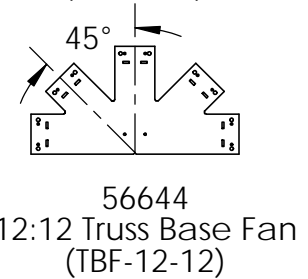

Truss Base Fan

Installation Instructions, Ozco Truss System