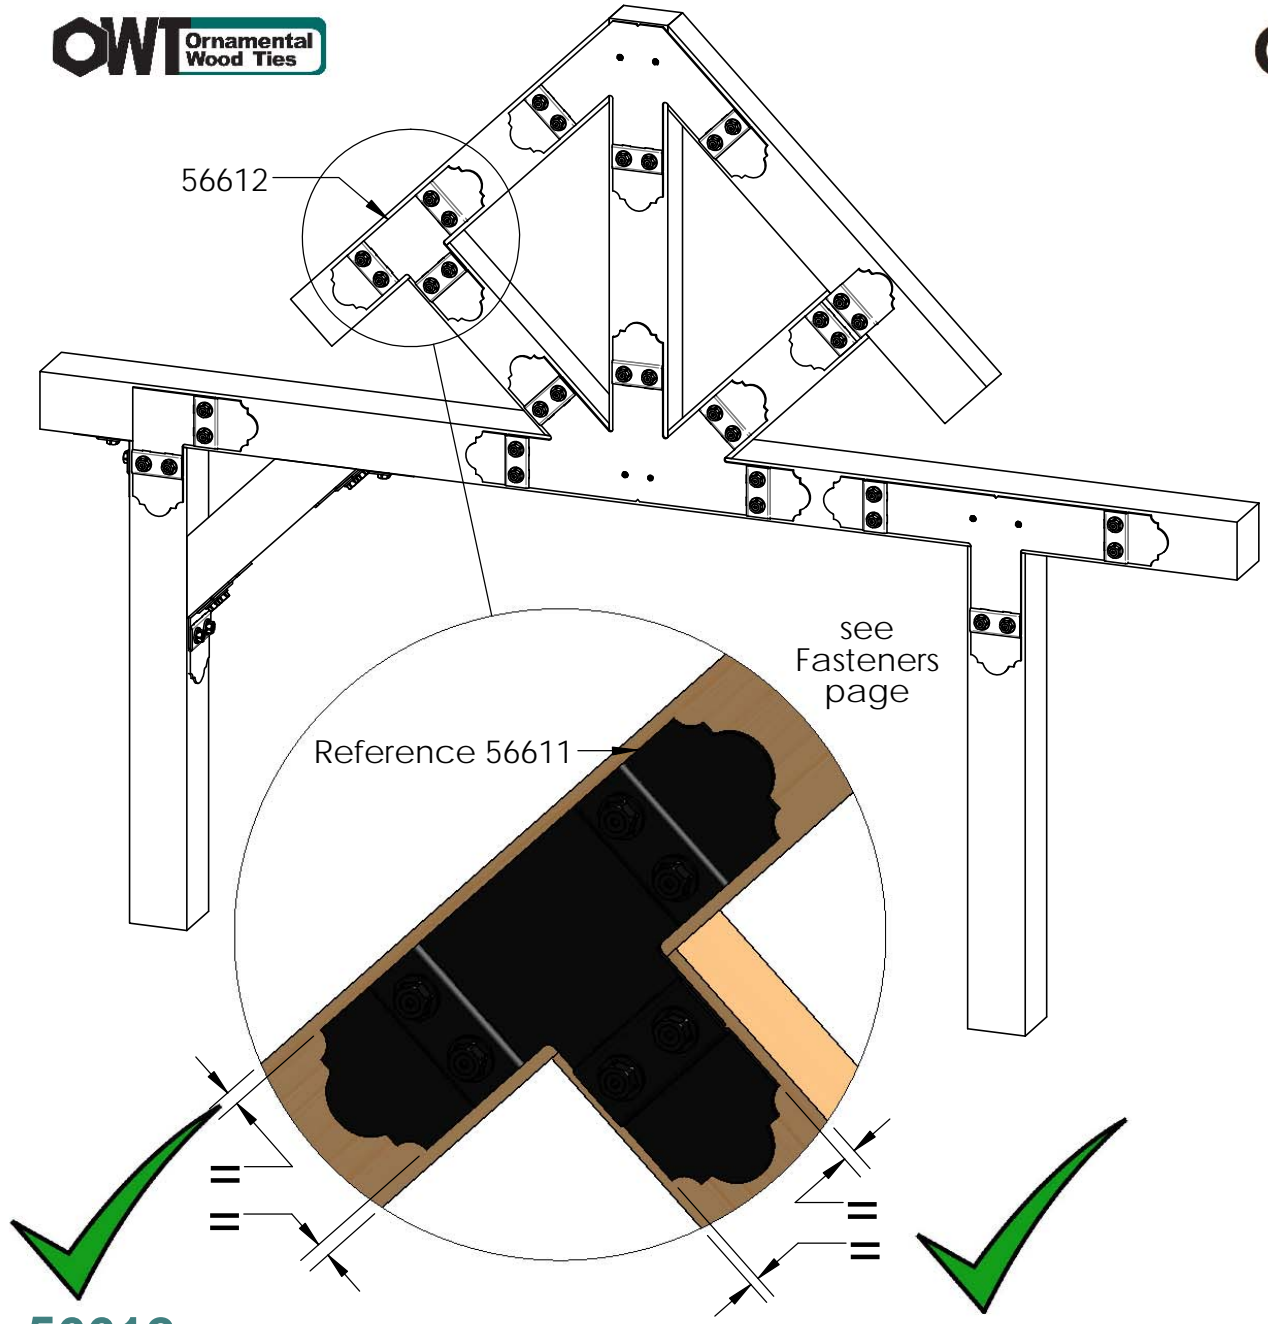

OZCO BUILDING PRODUCTS

OWT Timber Bolt

or

OWT Timber Screw

Timber Bolt mounting hole
Timber Screw mounting hole

Reference 56615
(all Truss product has both mounting holes)

Fasteners purchased separately.

Must be selected based on length and strength requirements
product pages will show both options to assist with selection

56615
2 per package

Reference 56611

same spacing
on other end

56615

Installation Instructions, Osco Truss System

56616
2 per package

56616

Installation Instructions, Osco Truss System