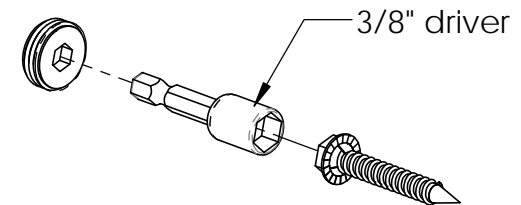

OZCO BUILDING PRODUCTS

OWT Timber Bolt

or

OWT Timber Screw

Timber Bolt mounting hole
Timber Screw mounting hole

Reference 56615
(all Truss product has both mounting holes)

Fasteners purchased separately.

Must be selected based on length and strength requirements
product pages will show both options to assist with selection

56611

56611
(accessory)
2 per package
to be used with all
Truss brackets

51711
(accessory)
2 per package
to be used with all
Truss brackets

Fasteners not shown.

Fasteners from brackets will be utilized

3/8" driver