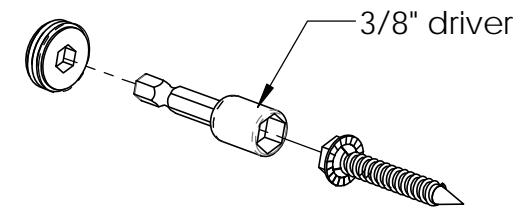

OZCO BUILDING PRODUCTS

OWT Timber Bolt

or

OWT Timber Screw

Timber Bolt mounting hole
Timber Screw mounting hole

Reference 56615
(all Truss product has both mounting holes)

Fasteners purchased separately.

Must be selected based on length and strength requirements
product pages will show both options to assist with selection

**this accessory compliments
all Ozco Truss brackets**
(shown installed on all)

56611

Installation Instructions, Osco Truss System

56614

56614
2 per package

56614

Installation Instructions, Osco Truss System