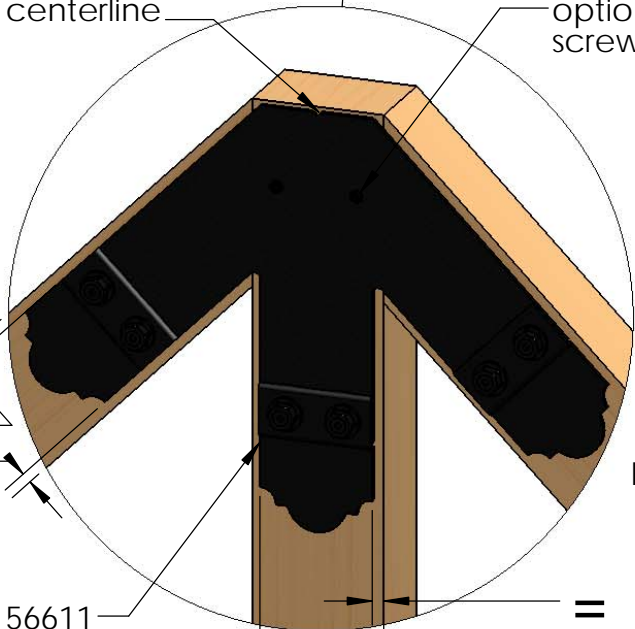

3/8" driver

56645

Installation Instructions, Osco Truss System

56646

line up with centerline

optional: screws

56646
(shown installed inverted)

see Fasteners page