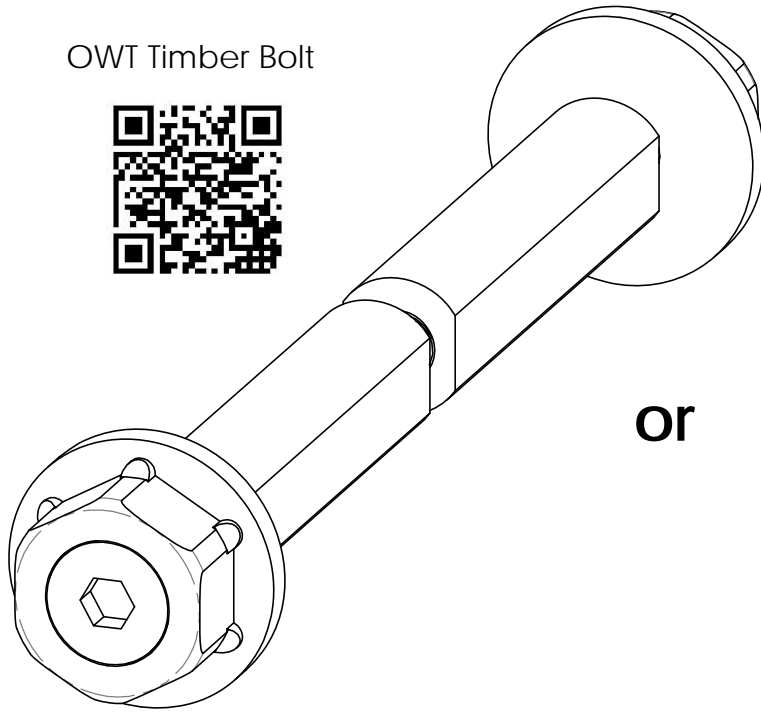

OZCO BUILDING PRODUCTS

OWT Timber Bolt

or

OWT Timber Screw

Timber Bolt mounting hole
Timber Screw mounting hole

Reference 56615
(all Truss product has both mounting holes)

Fasteners purchased separately.

Must be selected based on length and strength requirements
product pages will show both options to assist with selection