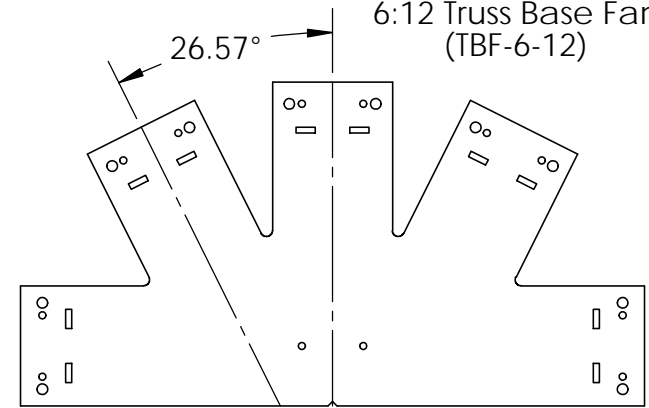

56644
12:12 Truss Base Fan
(TBF-12-12)

56643
6:12 Truss Base Fan
(TBF-6-12)