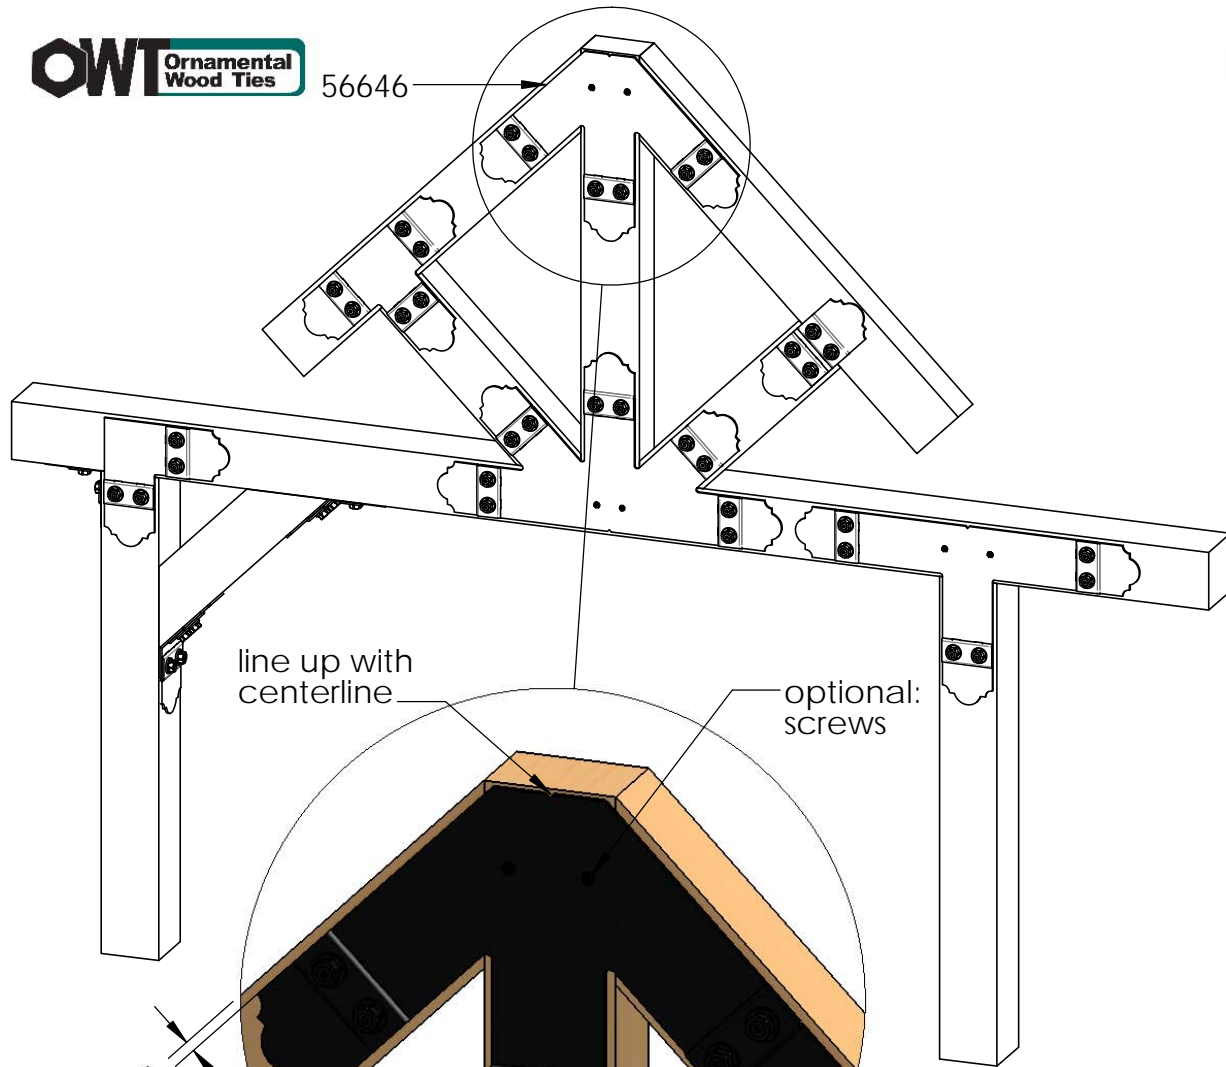

56612
2 per package

56612

Installation Instructions, Osco Truss System

56613
2 per package

see
Fasteners
page

56613

Installation Instructions, Osco Truss System

56645

3/8" driver

56645

Installation Instructions, Osco Truss System

56646

line up with centerline

optional: screws

56646
(shown installed inverted)

see Fasteners page