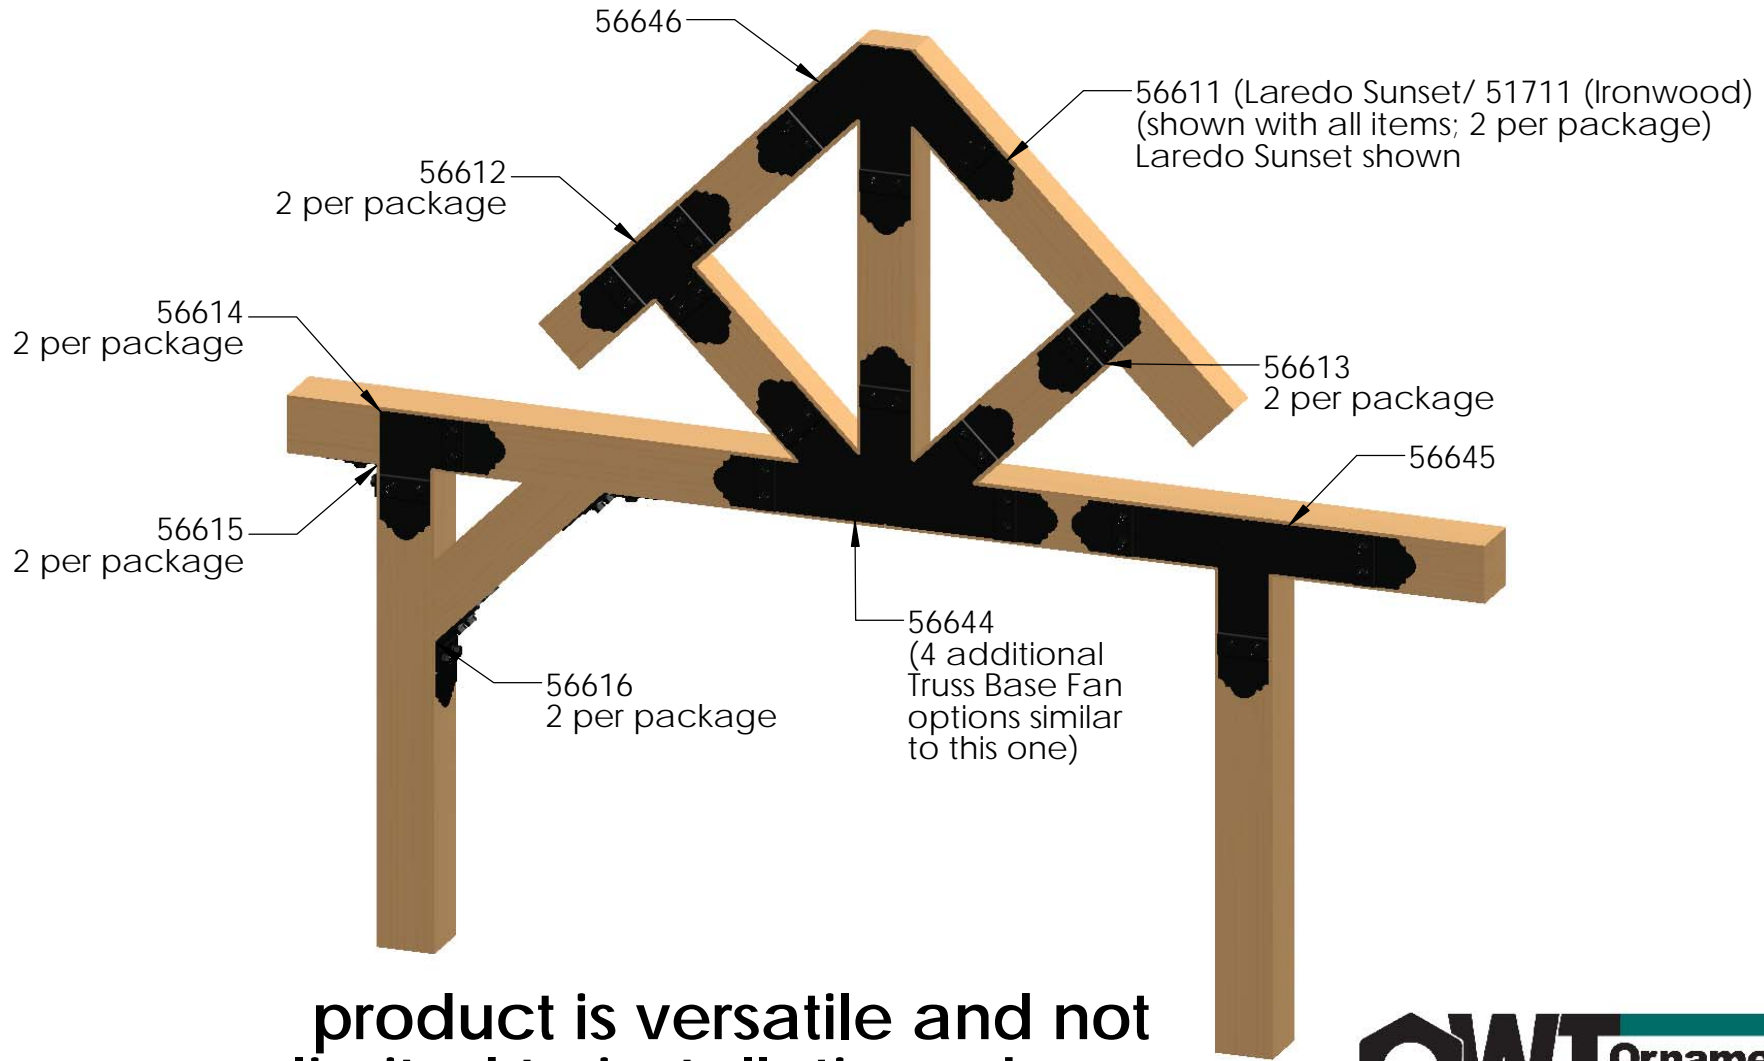

Installation Instructions, Osco Truss System

product is versatile and not limited to installations shown

Printing Documents from ISSUU

Unfortunately, there is currently no way to print content directly through issuu. To print a publication, you will need to download it and print it from your computer.

Laredo Sunset

vs.

Ironwood

Ironwood
(517XX series)

2 great styles
same functionality

Laredo Sunset
(566XX series)

choose your connection lifestyle

both styles available for most products

OZCO BUILDING PRODUCTS

OWT Timber Bolt

or

OWT Timber Screw

Timber Bolt mounting hole
Timber Screw mounting hole

Reference 56615
(all Truss product has both mounting holes)

Fasteners purchased separately.

Must be selected based on length and strength requirements
product pages will show both options to assist with selection