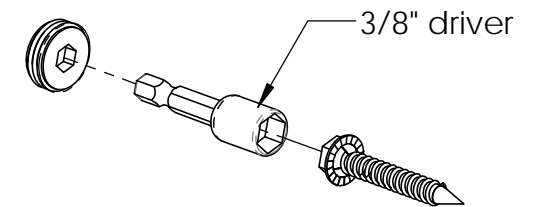

3/8" driver