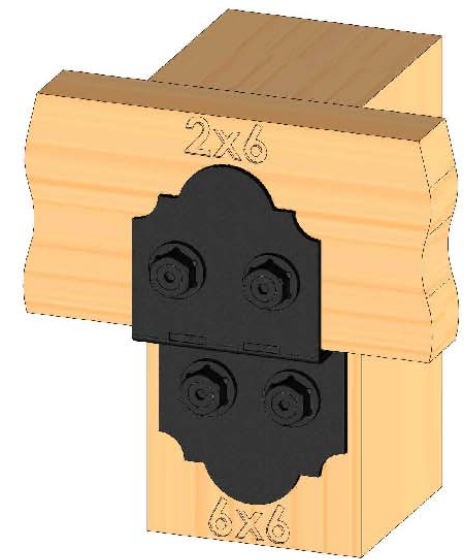

Laredo Sunset

vs.

Ironwood

Ironwood
(517XX series)

2 great styles
same functionality

Laredo Sunset
(566XX series)

choose your connection lifestyle

both styles available for most products

OZCO BUILDING PRODUCTS

OWT Timber Bolt

or

OWT Timber Screw

Timber Bolt mounting hole
Timber Screw mounting hole

Reference 56615
(all Truss product has both mounting holes)

Fasteners purchased separately.

Must be selected based on length and strength requirements
product pages will show both options to assist with selection