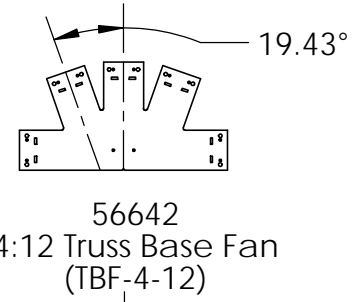

Truss Base Fan

Installation Instructions, Ozco Truss System