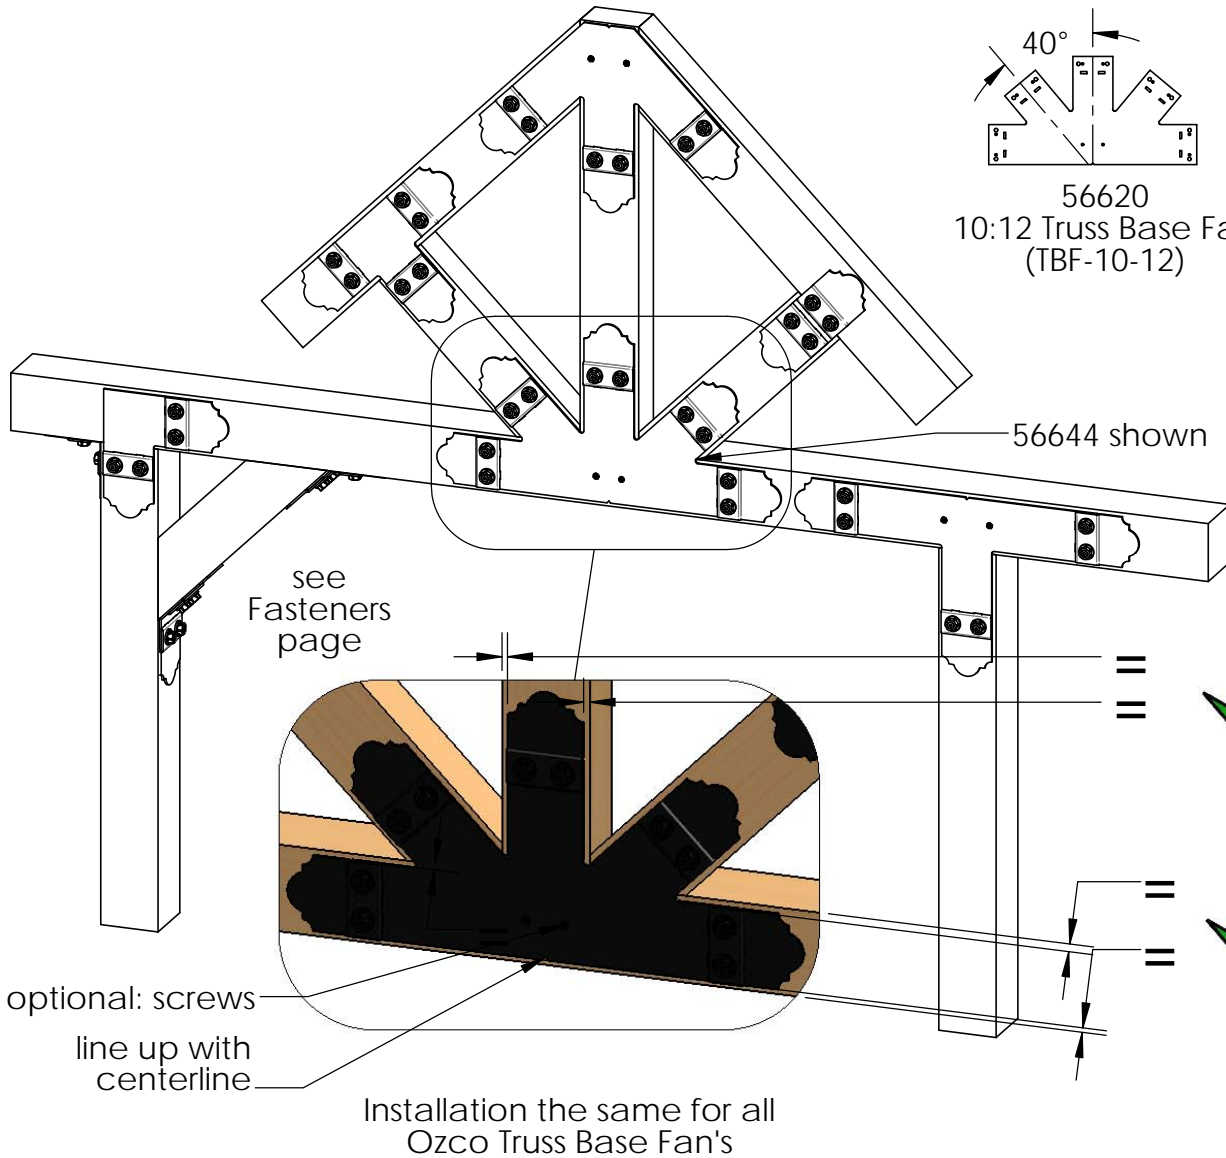

Truss Base Fan

Installation Instructions, Ozco Truss System