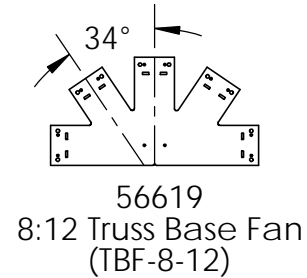

Truss Base Fan

Installation Instructions, Ozco Truss System