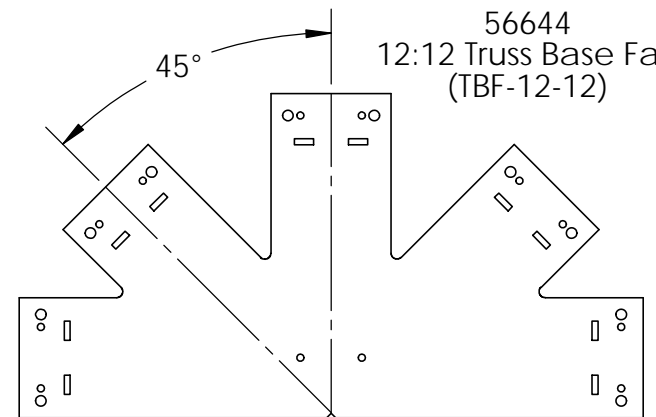

Truss Base Fan

Installation Instructions, Osco Truss System