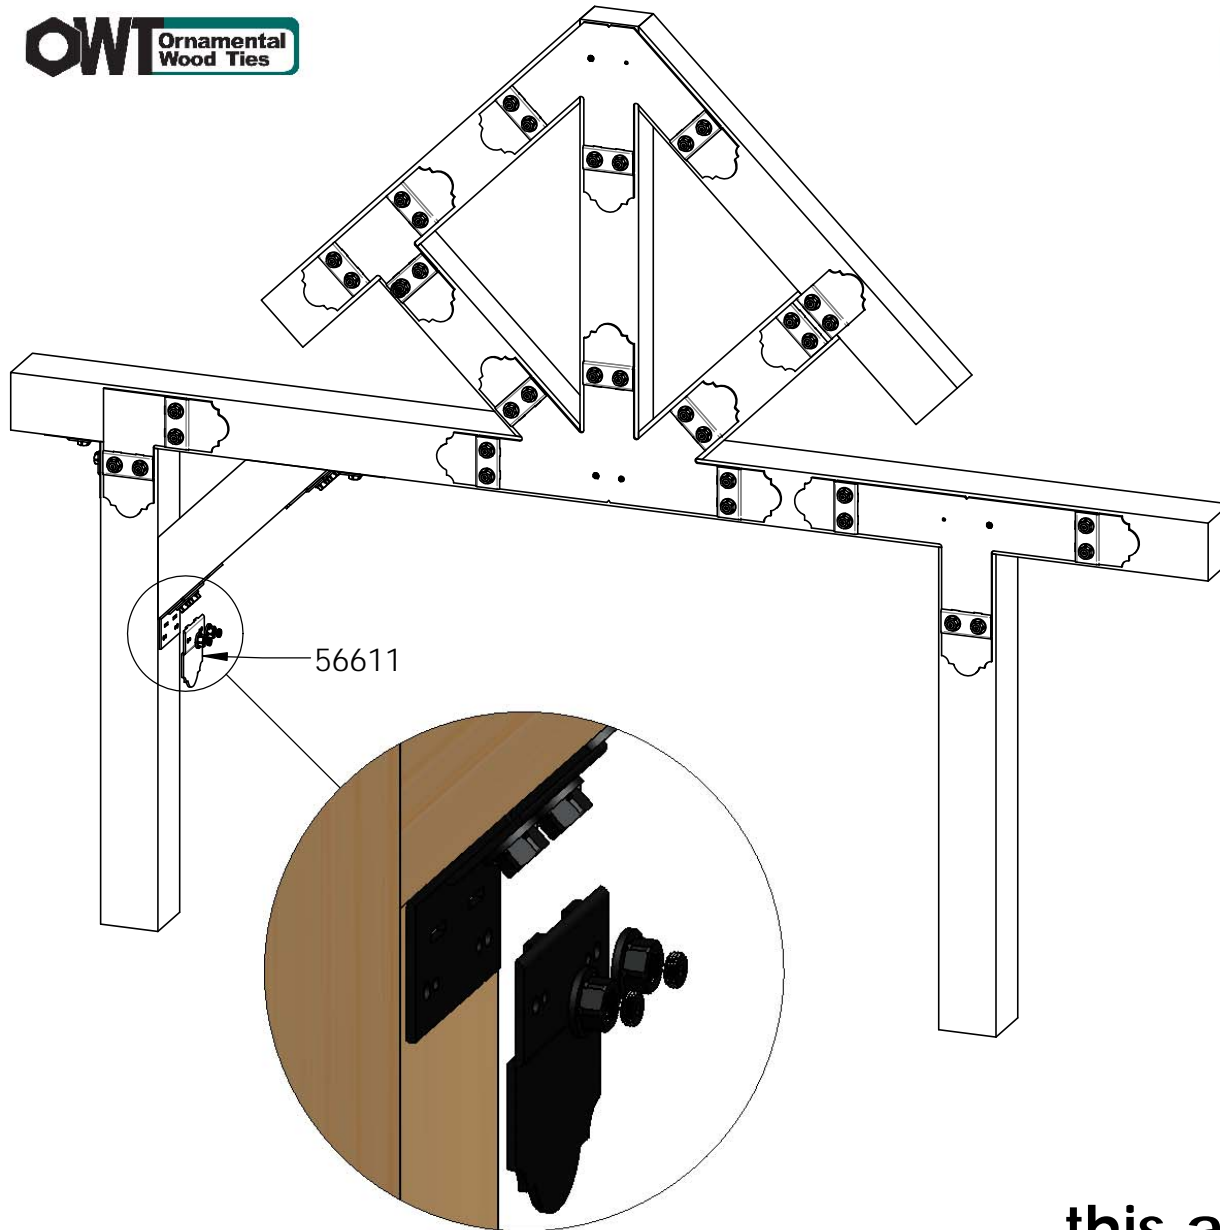

OZCO BUILDING PRODUCTS

OWT Timber Bolt

or

OWT Timber Screw

Timber Bolt mounting hole
Timber Screw mounting hole

Reference 56615
(all Truss product has both mounting holes)

Fasteners purchased separately.

Must be selected based on length and strength requirements
product pages will show both options to assist with selection

56619
8:12 Truss Base Fan
(TBF-8-12)

56620
10:12 Truss Base Fan
(TBF-10-12)

56642
4:12 Truss Base Fan
(TBF-4-12)

56643
6:12 Truss Base Fan
(TBF-6-12)

56644
12:12 Truss Base Fan
(TBF-12-12)

Truss Base Fan

Installation Instructions, Osco Truss System