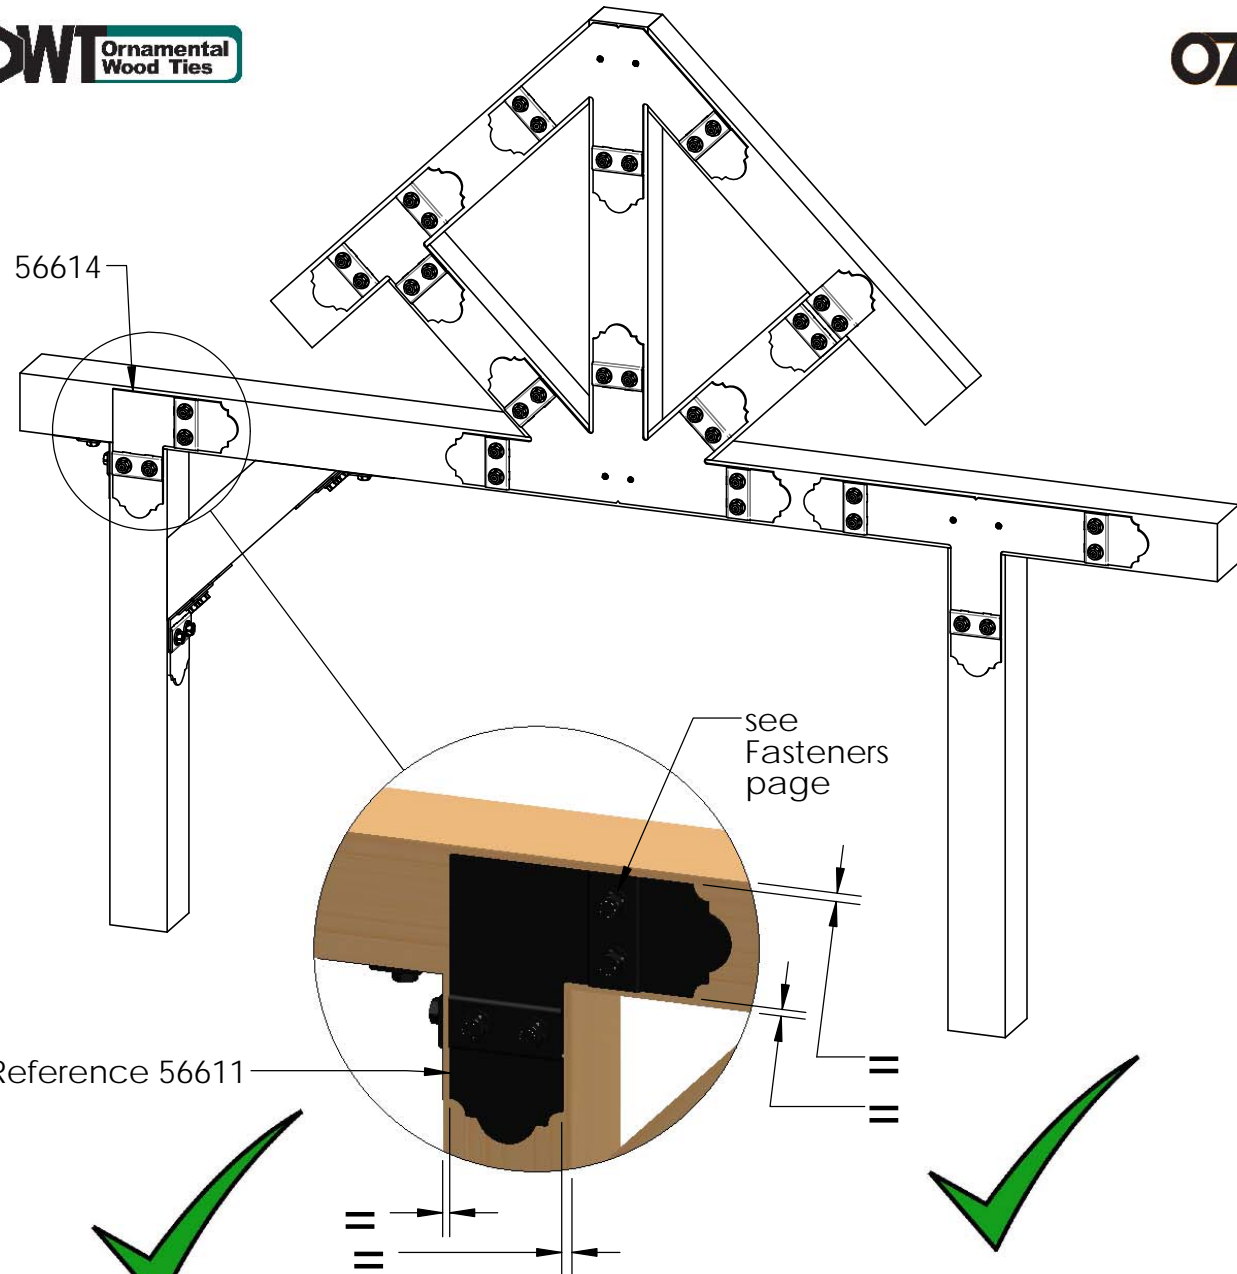

56614

56614
2 per package