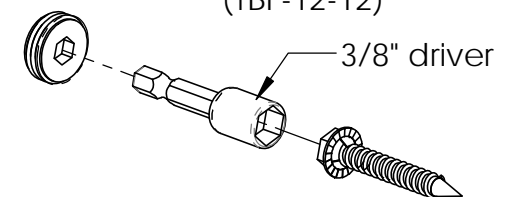

Truss Base Fan

Installation Instructions, Ozco Truss System