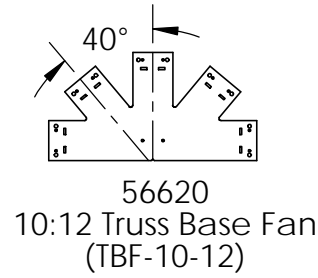

Truss Base Fan

Installation Instructions, Ozco Truss System