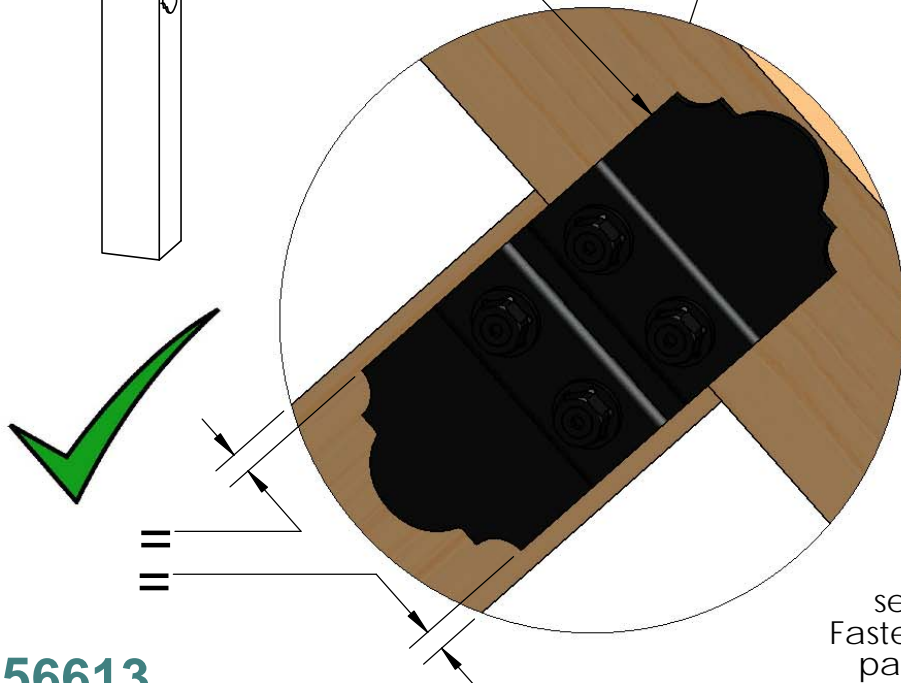

see
Fasteners
page