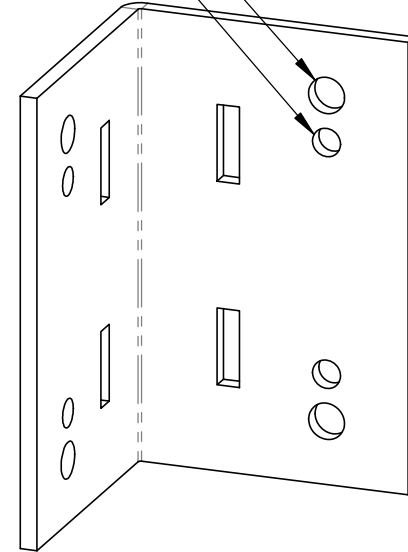

OZCO BUILDING PRODUCTS

OWT Timber Bolt

or

OWT Timber Screw

Timber Bolt mounting hole
Timber Screw mounting hole

Reference 56615
(all Truss product has both mounting holes)

Fasteners purchased separately.

Must be selected based on length and strength requirements
product pages will show both options to assist with selection