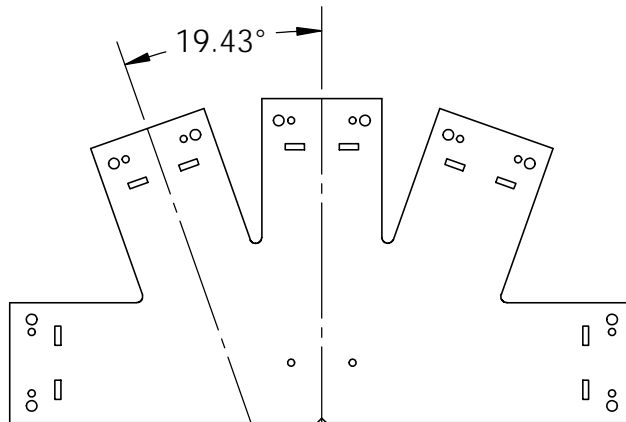

56642
4:12 Truss Base Fan
(TBF-4-12)