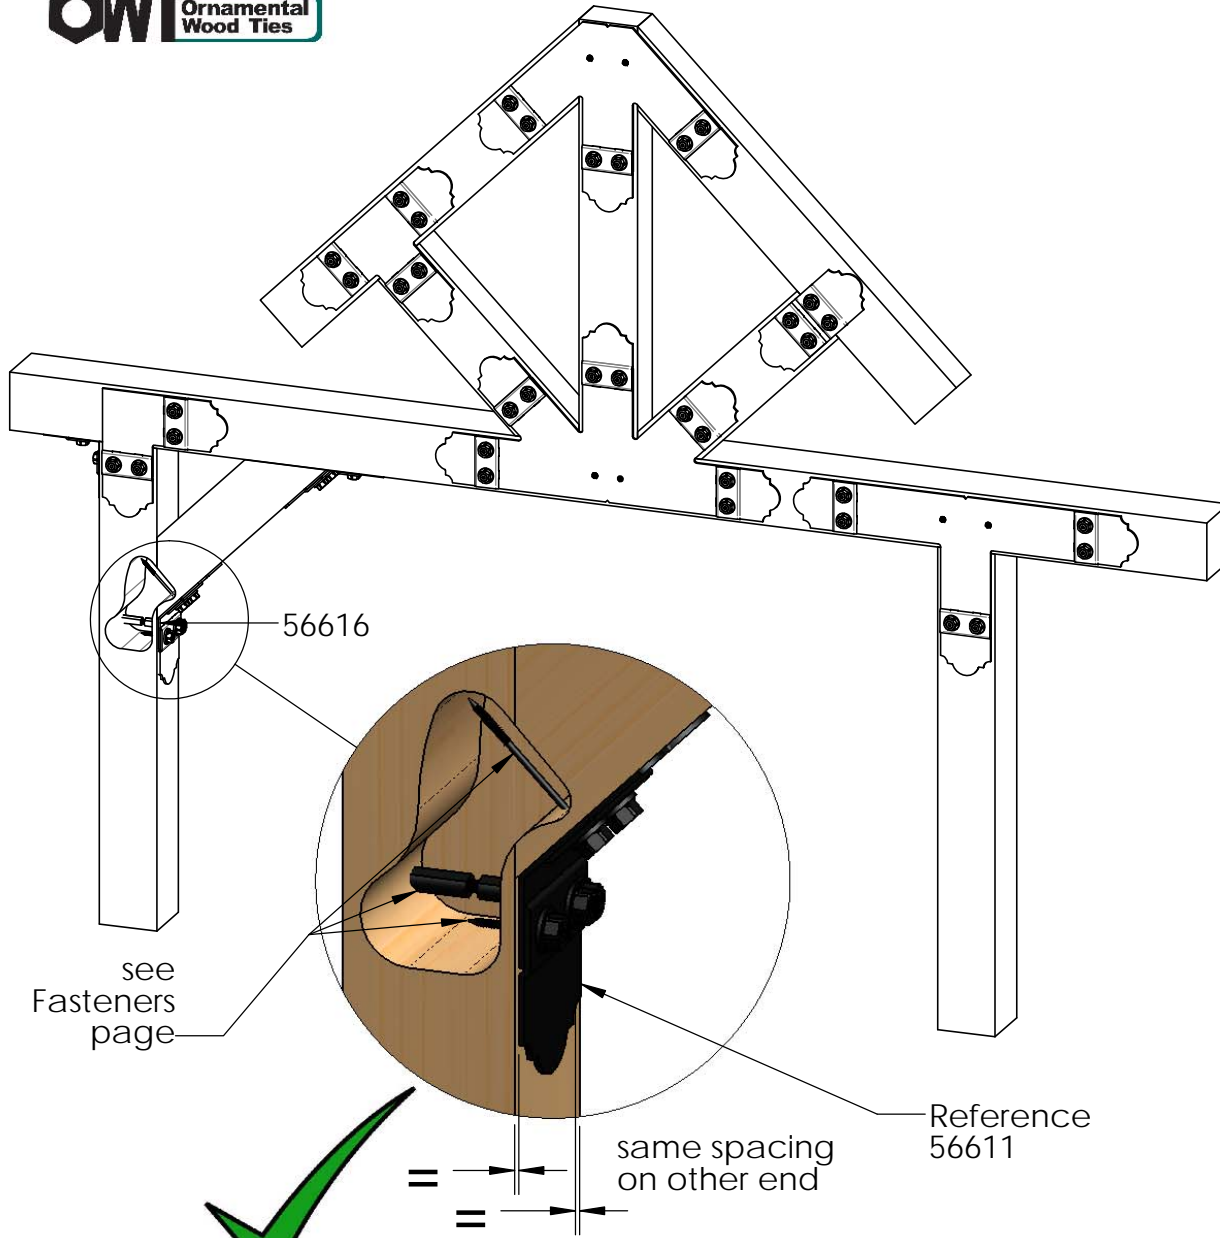

OZCO BUILDING PRODUCTS

OWT Timber Bolt

or

OWT Timber Screw

Timber Bolt mounting hole
Timber Screw mounting hole

Reference 56615
(all Truss product has both mounting holes)

Fasteners purchased separately.

Must be selected based on length and strength requirements
product pages will show both options to assist with selection

56615
2 per package

Reference 56611

same spacing
on other end

56615

Installation Instructions, Osco Truss System

56616
2 per package

56616

Installation Instructions, Osco Truss System