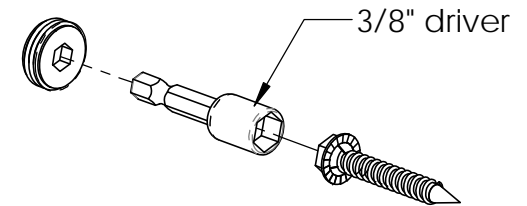

56615

Installation Instructions, Osco Truss System