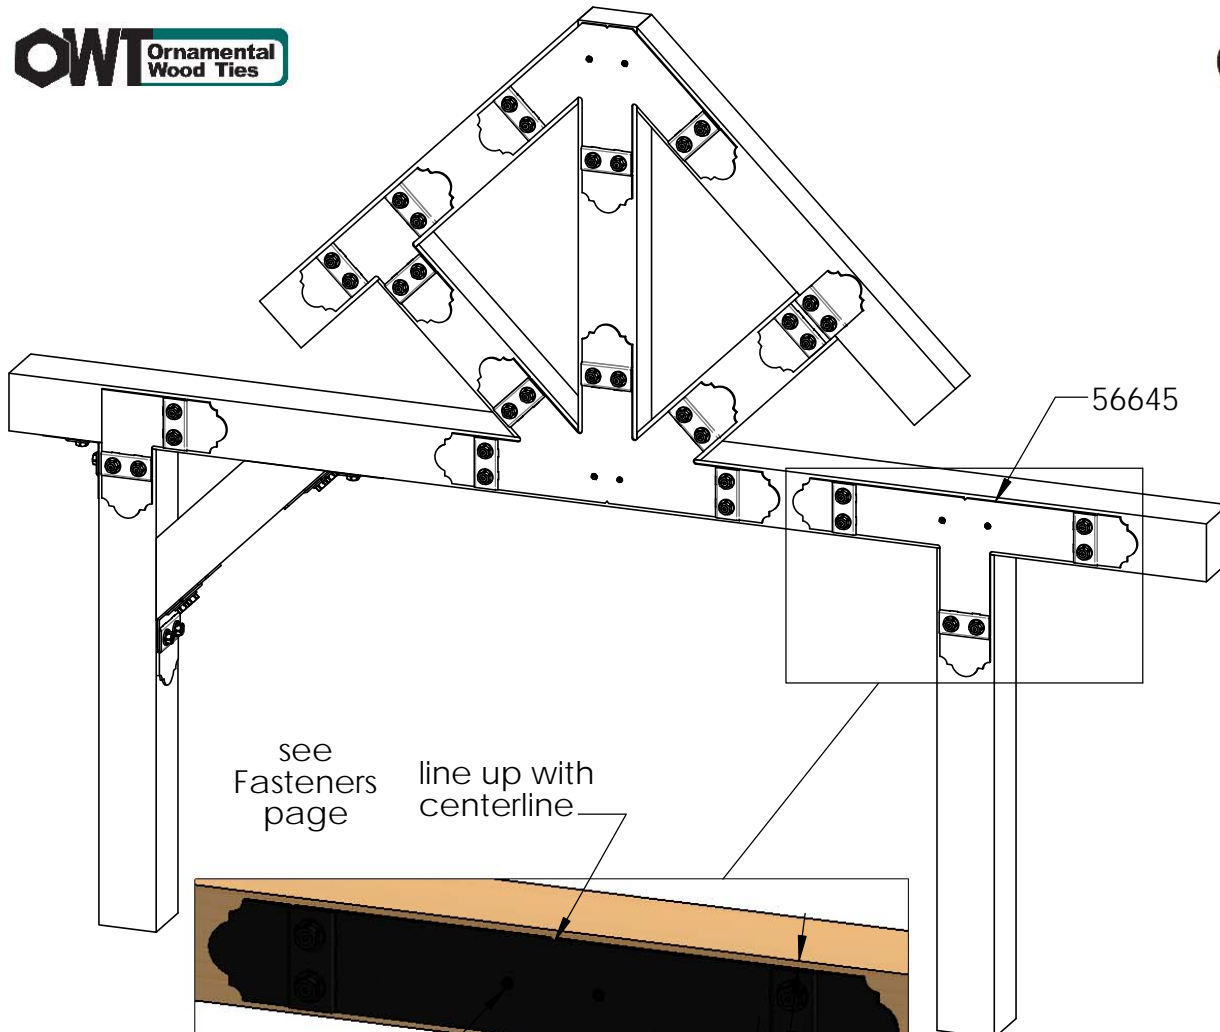

56645

56645

Installation Instructions, Osco Truss System