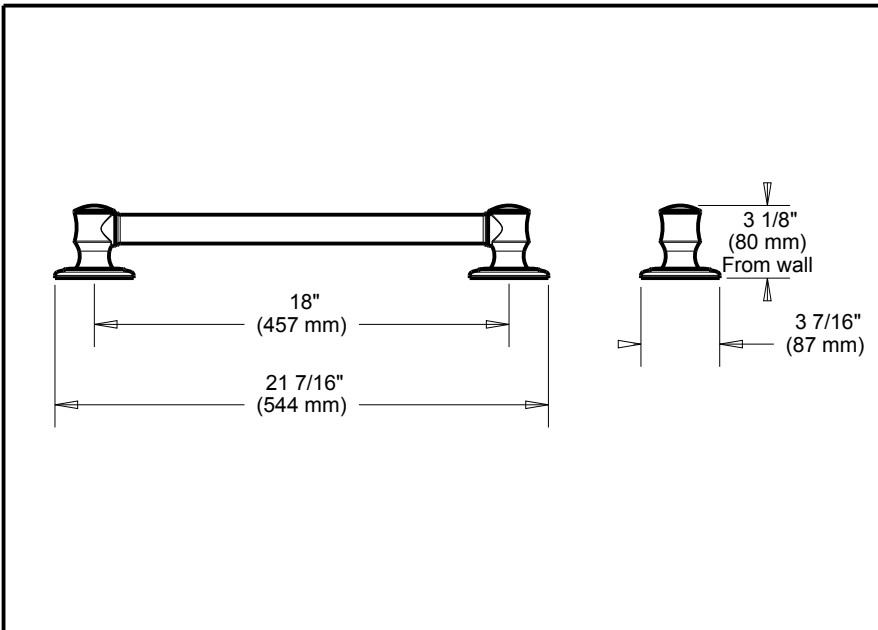

## ACCESSORIES

- Silverton™ Bath Safety Collection
- Meets ADA Standards
- 18" Grab Bar

Submitted Model No.: \_\_\_\_\_

Specific Features: \_\_\_\_\_

### STANDARD SPECIFICATIONS:

- Wood blocking is preferable behind all wall surfaces. If wood blocking is not available, the supplied fasteners are recommended.
- Mounting hardware and mounting template included with product.
- Decorative ADA compliant grab bar when installed per accessibility guidelines of the act.