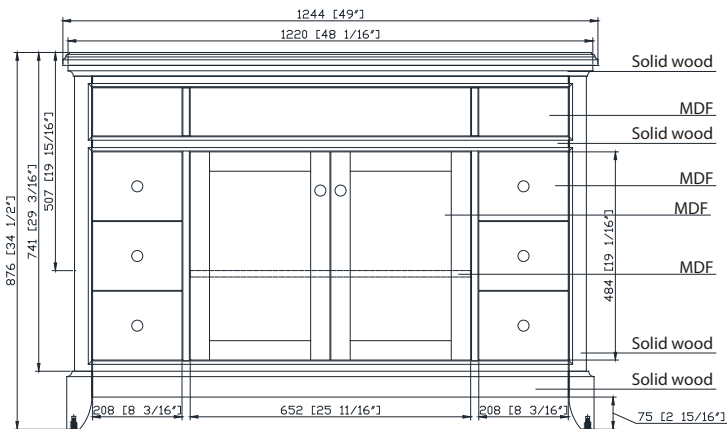

Features

- Solid rubber wood frame
- Birch veneer plywood and MDF
- 2 soft-close doors
- 1 interior shelves
- 6 soft-close drawers
- Brushed nickel finish hardware
- Carrera white marble top with backsplash
- Rectangular undermount sink
- Adjustable height levelers

Colors / Finishes

- Light Gray

Nominal Dimension

- 49W x 22 1/16D x 34 1/2H inches

Related Item(s)

Mirror	AURORA-M28-LG
Linen Tower	AURORA-LT20-LG

Product Diagrams

Front

Back

Side

Top