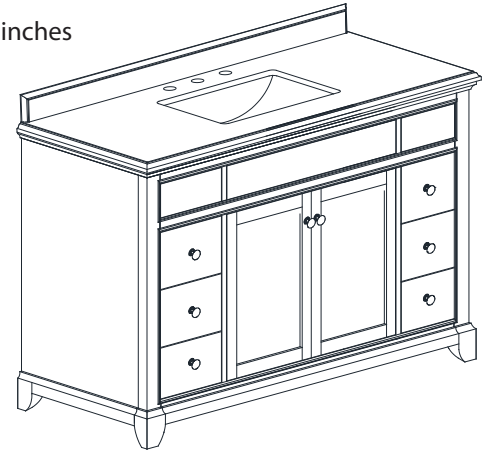

Features

- Solid rubber wood frame
- Birch veneer plywood and MDF
- 2 soft-close doors
- 1 interior shelves
- 6 soft-close drawers
- Brushed nickel finish hardware
- Carrera white marble top with backsplash
- Rectangular undermount sink
- Adjustable height levelers

Colors / Finishes

- Light Gray

Nominal Dimension

- 49W x 22 1/16D x 34 1/2H inches

Related Item(s)

Mirror	AURORA-M28-LG
Linen Tower	AURORA-LT20-LG

Product Diagrams

Front

Back

Side

Top