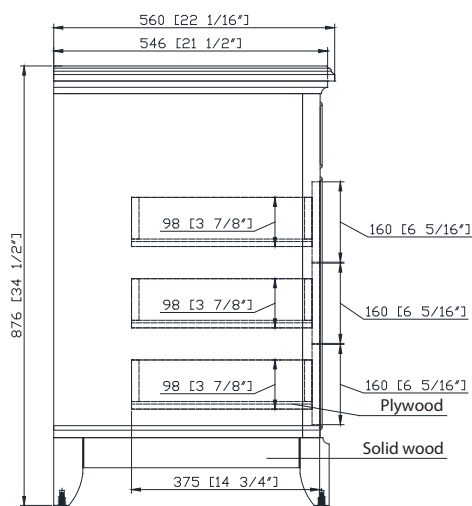

Features

- Solid rubber wood frame
- Birch veneer plywood and MDF
- 2 soft-close doors
- 1 interior shelves
- 6 soft-close drawers
- Brushed nickel finish hardware
- Carrera white marble top with backsplash
- Rectangular undermount sink
- Adjustable height levelers

Colors / Finishes

- Light Gray

Nominal Dimension

- 49W x 22 1/16D x 34 1/2H inches

Related Item(s)

Mirror	AURORA-M28-LG
Linen Tower	AURORA-LT20-LG

Product Diagrams

Front

Back

Side

Top