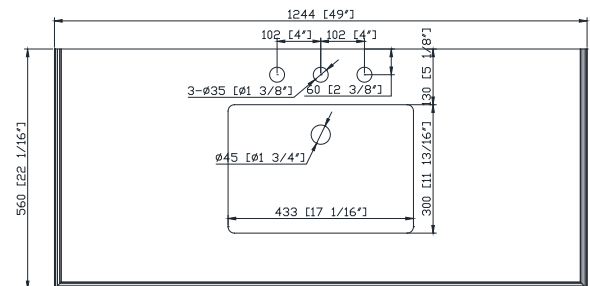

Colors / Finishes

- Light Gray

Nominal Dimension

- 49W x 22 1/16D x 34 1/2H inches

Related Item(s)

Mirror	AURORA-M28-LG
Linen Tower	AURORA-LT20-LG

Product Diagrams

Front

Back

Side

Top