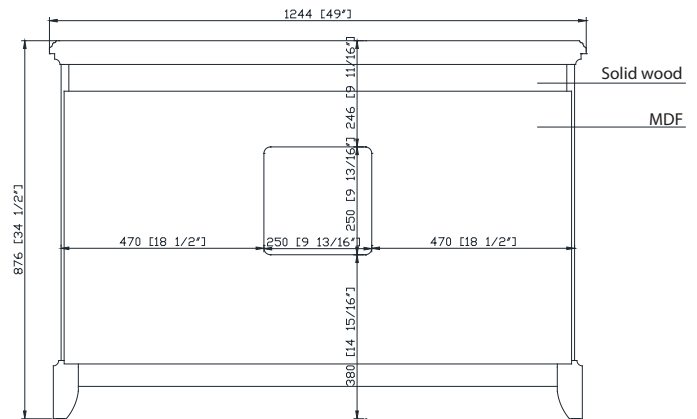

Features

- Solid rubber wood frame
- Birch veneer plywood and MDF
- 2 soft-close doors
- 1 interior shelves
- 6 soft-close drawers
- Brushed nickel finish hardware
- Carrera white marble top with backsplash
- Rectangular undermount sink
- Adjustable height levelers

Colors / Finishes

- Light Gray

Nominal Dimension

- 49W x 22 1/16D x 34 1/2H inches

Related Item(s)

Mirror	AURORA-M28-LG
Linen Tower	AURORA-LT20-LG

Product Diagrams

Front

Back

Side

Top