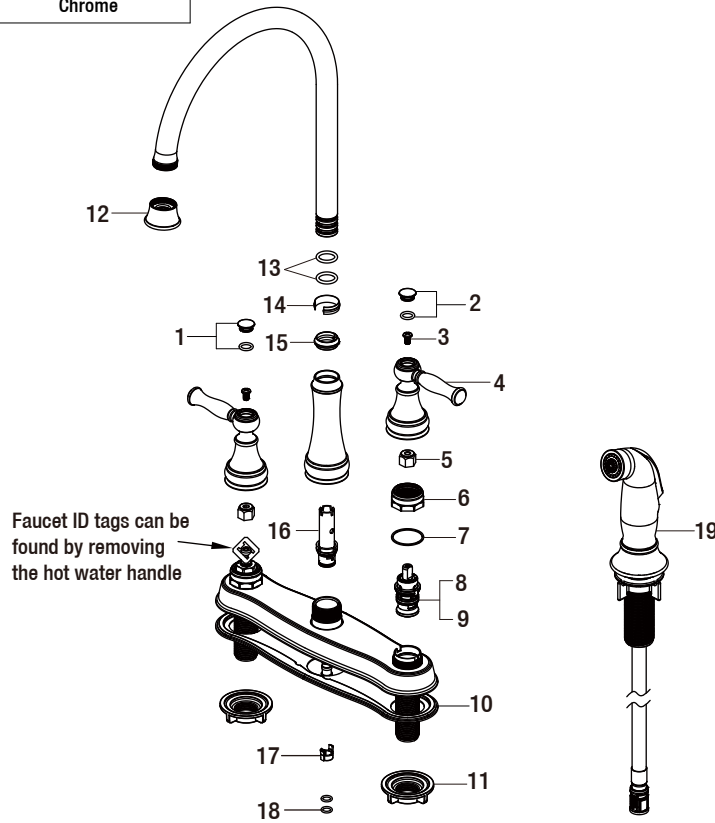

Replacement Parts List

Fairway 2 Handle Kitchen with Side Spray

MODEL	Internet SKU #	FINISH
HD67568-1101	301879684	Chrome

Many replacement parts can be purchased online or at your local store. Please use the table below to identify the part SKU number needed, go to HOMEDEPOT.COM, and check for online and store availability. If you can't find the part you are looking for, please call 1-855-HD-GLACIER.

Part	Description	Part #	Internet SKU #	Store SKU #
1	Index	RP8037301		
2	Index	RP8037401		
3	Screw	RP50154		
4	Handle	RP1330401		
5	Inverter	RP64044	206671349	
6	Bonnet nut	RP70435	206864739	
7	Washer	RP64124		
8	Cartridge H	RP20067	301158139	
9	Cartridge C	RP20068	301158129	
10	Gasket	RP70488		

Part	Description	Part #	Internet SKU #	Store SKU #
11	Mounting nut	RP56001	203193994	579276
12	Aerator	RP3012401		
13	O-ring	RP60008		
14	Wearable ring	RP70077		
15	Clip	RP70023		
16	Diverter	RP70007		
17	Block	RP70421		
18	O-ring	RP60002		
19	Side spray	RP3606901		