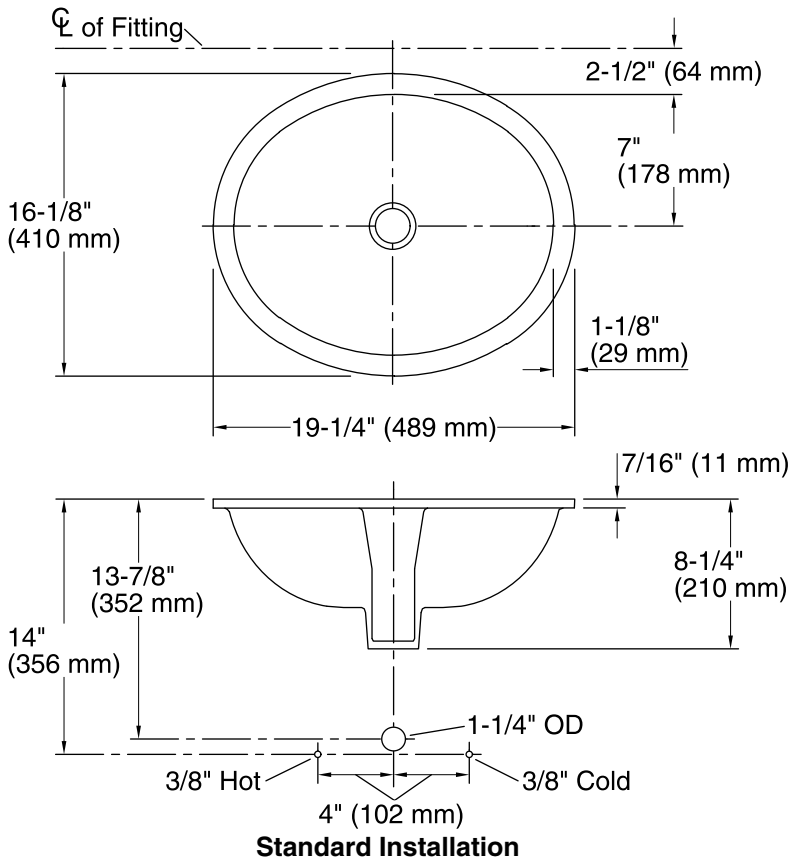

Prairie Flowers™ Caxton®

Under-mount Bathroom Sink
K-14218-WF

Features

- Vitreous china.
- Under-mount.
- Deep oval basin.
- Without overflow.
- No faucet holes; requires wall- or counter-mount faucet.
- KOHLER Artist Editions designs.
- Prairie Flowers™ design.
- 17" (432 mm) x 14" (356 mm)

Recommended Accessories

K-9018 P-Trap

Components

Additional included component/s: Basin clamp assembly.

ADA

Codes/Standards

ASME A112.19.2/CSA B45.1

ADA

	96	Biscuit
--	----	---------

Prairie Flowers™ Caxton®
 Under-mount Bathroom Sink
K-14218-WF

Technical Information

- All product dimensions are nominal.
- Bowl configuration: Single
- Installation: Under-mount
- Bowl area (Only) Length: 17" (432 mm)
 Width: 14" (356 mm)
 Water depth: 6-3/8" (162 mm)
- Drain hole: 1-3/4" (44 mm)
- Template: Under-mount, 1151011-7, required, included