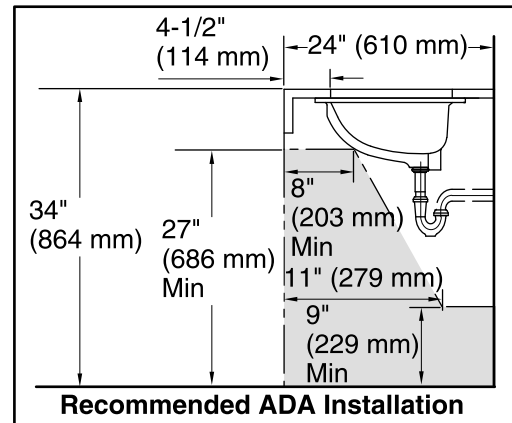

	96	Biscuit
--	----	---------

Prairie Flowers™ Caxton®
 Under-mount Bathroom Sink
K-14218-WF

Technical Information

- All product dimensions are nominal.
- Bowl configuration: Single
- Installation: Under-mount
- Bowl area (Only) Length: 17" (432 mm)
 Width: 14" (356 mm)
 Water depth: 6-3/8" (162 mm)
- Drain hole: 1-3/4" (44 mm)
- Template: Under-mount, 1151011-7, required, included