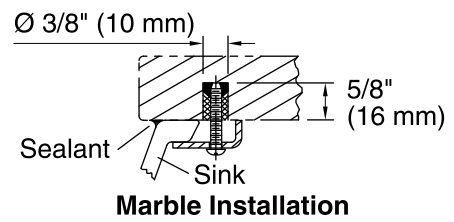

	96	Biscuit
--	----	---------

Prairie Flowers™ Caxton®
 Under-mount Bathroom Sink
K-14218-WF

Technical Information

- All product dimensions are nominal.
- Bowl configuration: Single
- Installation: Under-mount
- Bowl area (Only) Length: 17" (432 mm)
 Width: 14" (356 mm)
 Water depth: 6-3/8" (162 mm)
- Drain hole: 1-3/4" (44 mm)
- Template: Under-mount, 1151011-7, required, included