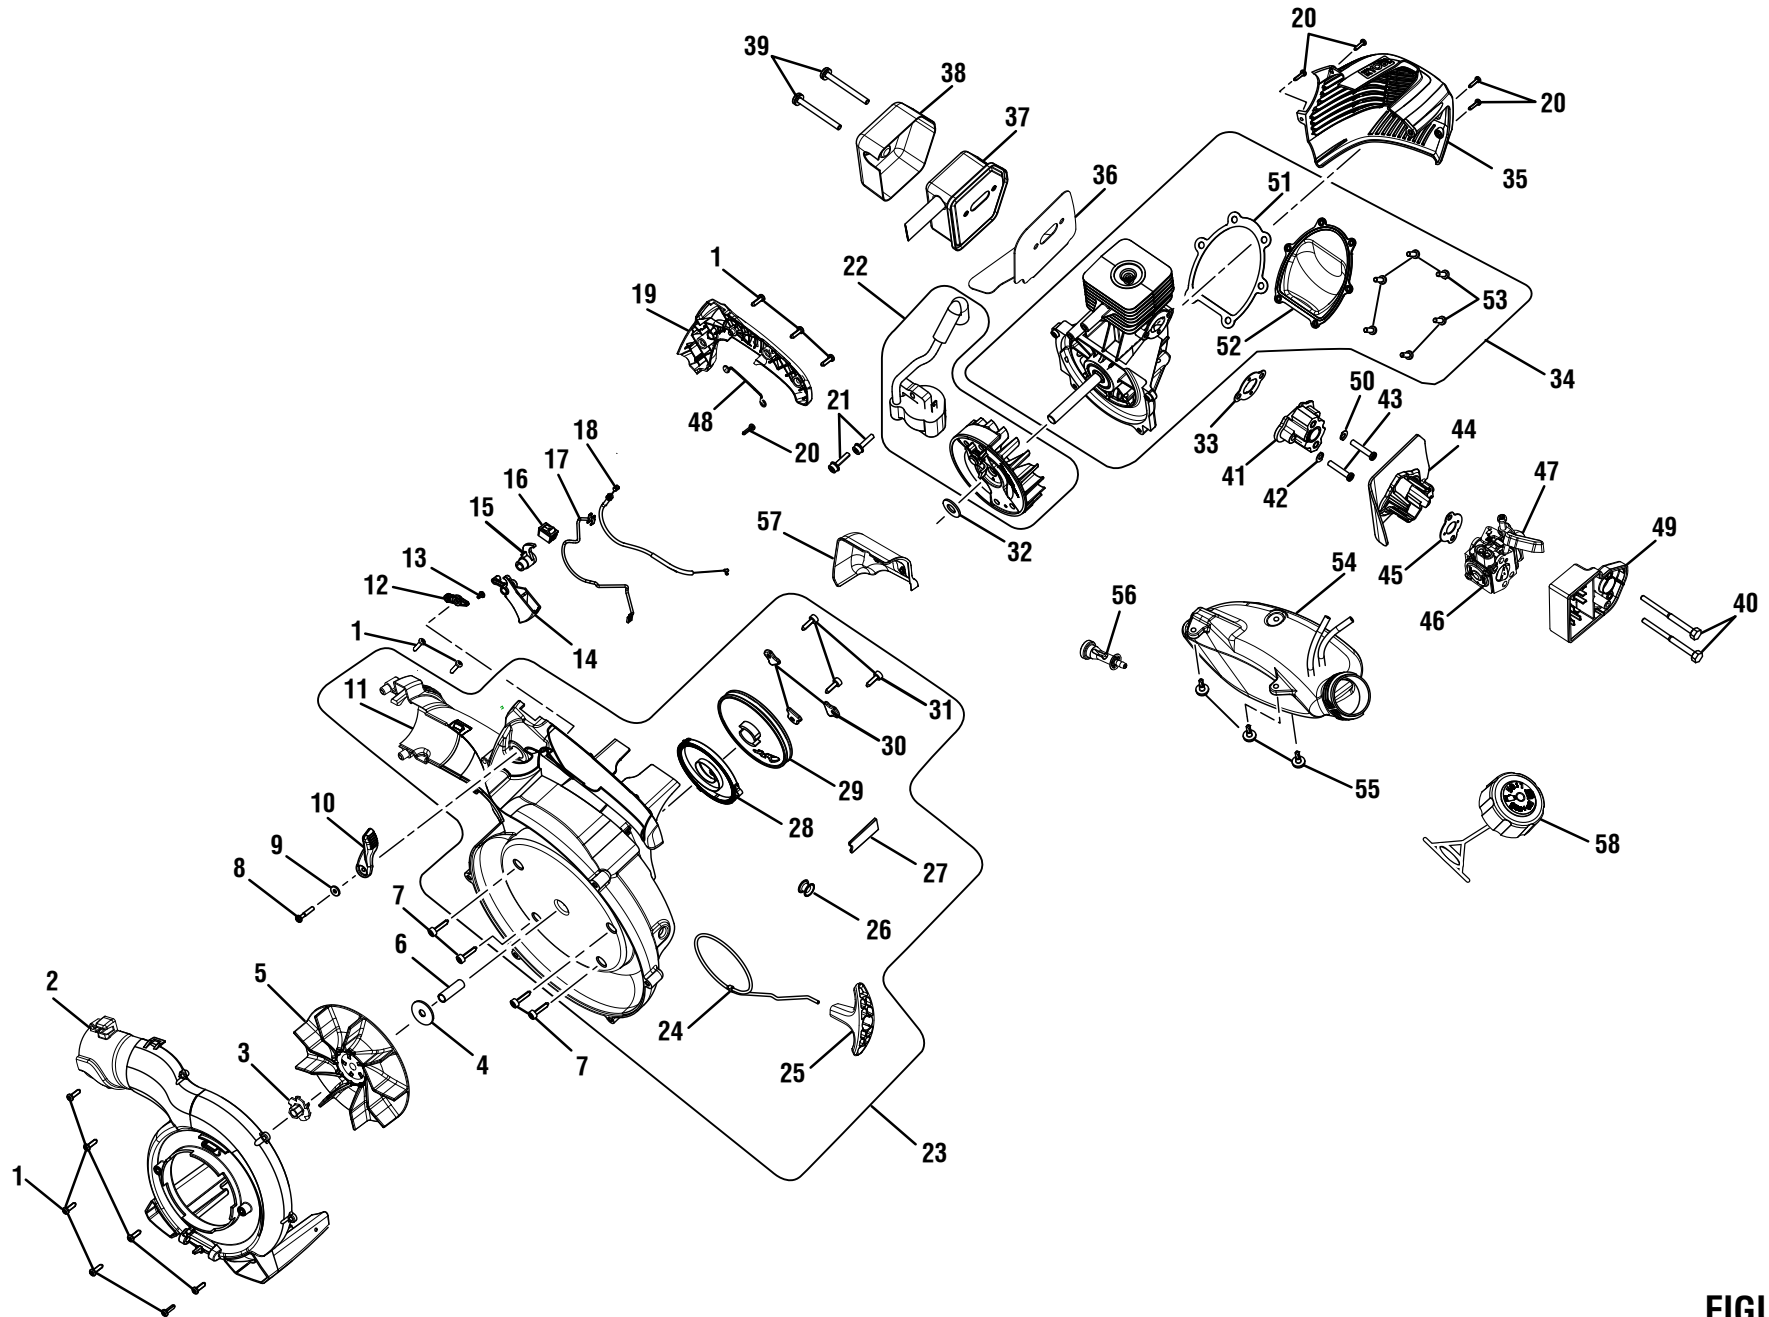

HOMELITE BLOWER/VACUUM — ITEM NUMBER UT26HBV & UT26HBVEMC

FIGURE B

HOMELITE BLOWER/VACUUM — ITEM NUMBER UT26HBV & UT26HBVEMC

The model number will be found on a label attached to the engine housing. Always mention the model number in all correspondence regarding your **BLOWER/VACUUM** or when ordering repair parts.

PARTS LIST (FIGURE B)

KEY NO.	PART NUMBER	DESCRIPTION	QTY	KEY NO.	PART NUMBER	DESCRIPTION	QTY
1	660629002	Screw (10-14 x 3/4 in.).....	12	28	638033001	Spring & Container	1
2	351258001	Outer Volute w/Labels	1	29	521316001	Starter Pulley	1
3	660561007	Blower Fan Nut.....	1	30	638389001	Pulley Retainer.....	3
4	678126005	Washer	1	31	660967001	Screw (M4 x 14 mm, T.F.)	3
5	518265003	Fan	1	32	650017002	Washer.....	1
6	638517001	Spacer	1	33	901551003	Intake Gasket.....	1
7	660970001	Screw (M4 x 17 mm, T.F.)	4	34	308892033	Short Block Assembly (Incl. Key Nos. 51-53)....	1
8	660666001	Screw (8-14 x 1 in., T.F.).....	1	35	312758001	Engine Cover w/Labels.....	1
9	678125001	Washer.....	1	36	901362003	Muffler Gasket	1
10	518160007	Cruise Control Lever.....	1	37	309327009	Muffler Assembly	1
11	351259002	Inner Volute w/Eyelet w/Label	1	38	638442009	Muffler Heat Shield	1
12	518603002	Throttle Lever.....	1	39	660638003	Screw (10-24 x 2-1/8 in.)	2
13	661141001	Screw (M3.5 x 7.5 mm).....	1	40	660454006	Screw (M5 x 48 mm).....	2
14	521503002	Throttle Trigger	1	41	518920004	Heat Dam.....	1
15	518602001	Trigger Lock.....	1	42	638659002	Washer.....	1
16	760961002	Momentary Contact Switch.....	1	43	660927003	Screw (M5 x 25 mm).....	2
17	290157002	Wire Assembly (UT26HBV)	1	44	521505001	Baffle.....	1
	290157006	Wire Assembly (UT26HBVEMC)	1	45	901552006	Heat Dam Gasket	1
18	270031002	Throttle Cable	1	46	308054111	Carburetor	1
19	521501003	Handle Cover	1	47	561635001	Primer Bulb.....	1
20	660466001	Screw (M4 x 18 mm).....	5	48	290469001	Ground Wire Kit	1
21	660968001	Screw (M4 x 19 mm, T.F.)	2	49	521309006	Air Box Base.....	1
22	311020006	Ignition Module and Flywheel Kit (UT26HBV)....	1	50	638911001	Washer.....	1
	311020013	Ignition Module and Flywheel Kit (UT26HBVEMC).....	1	51	901550003	Crankcase Cover Gasket.....	1
23	312875001	Lower Housing w/Starter and Label (Incl. Key Nos. 24-31)	1	52	638337005	Crankcase Cover	1
24	900849012	Starter Rope (42 in.).....	1	53	660925003	Screw (M4 x 12 mm).....	6
25	525485001	Starter Grip	1	54	310753016	Fuel Tank w/Fuel Lines	1
26	638088004	Eyelet	1	55	660970002	Screw (M4 x 14 mm, Shoulder)	3
27	521535013	Shield.....	1	56	310976001	Fuel Filter	1
				57	521535010	Baffle Plate	1
				58	310816015	Fuel Cap w/Tether	1