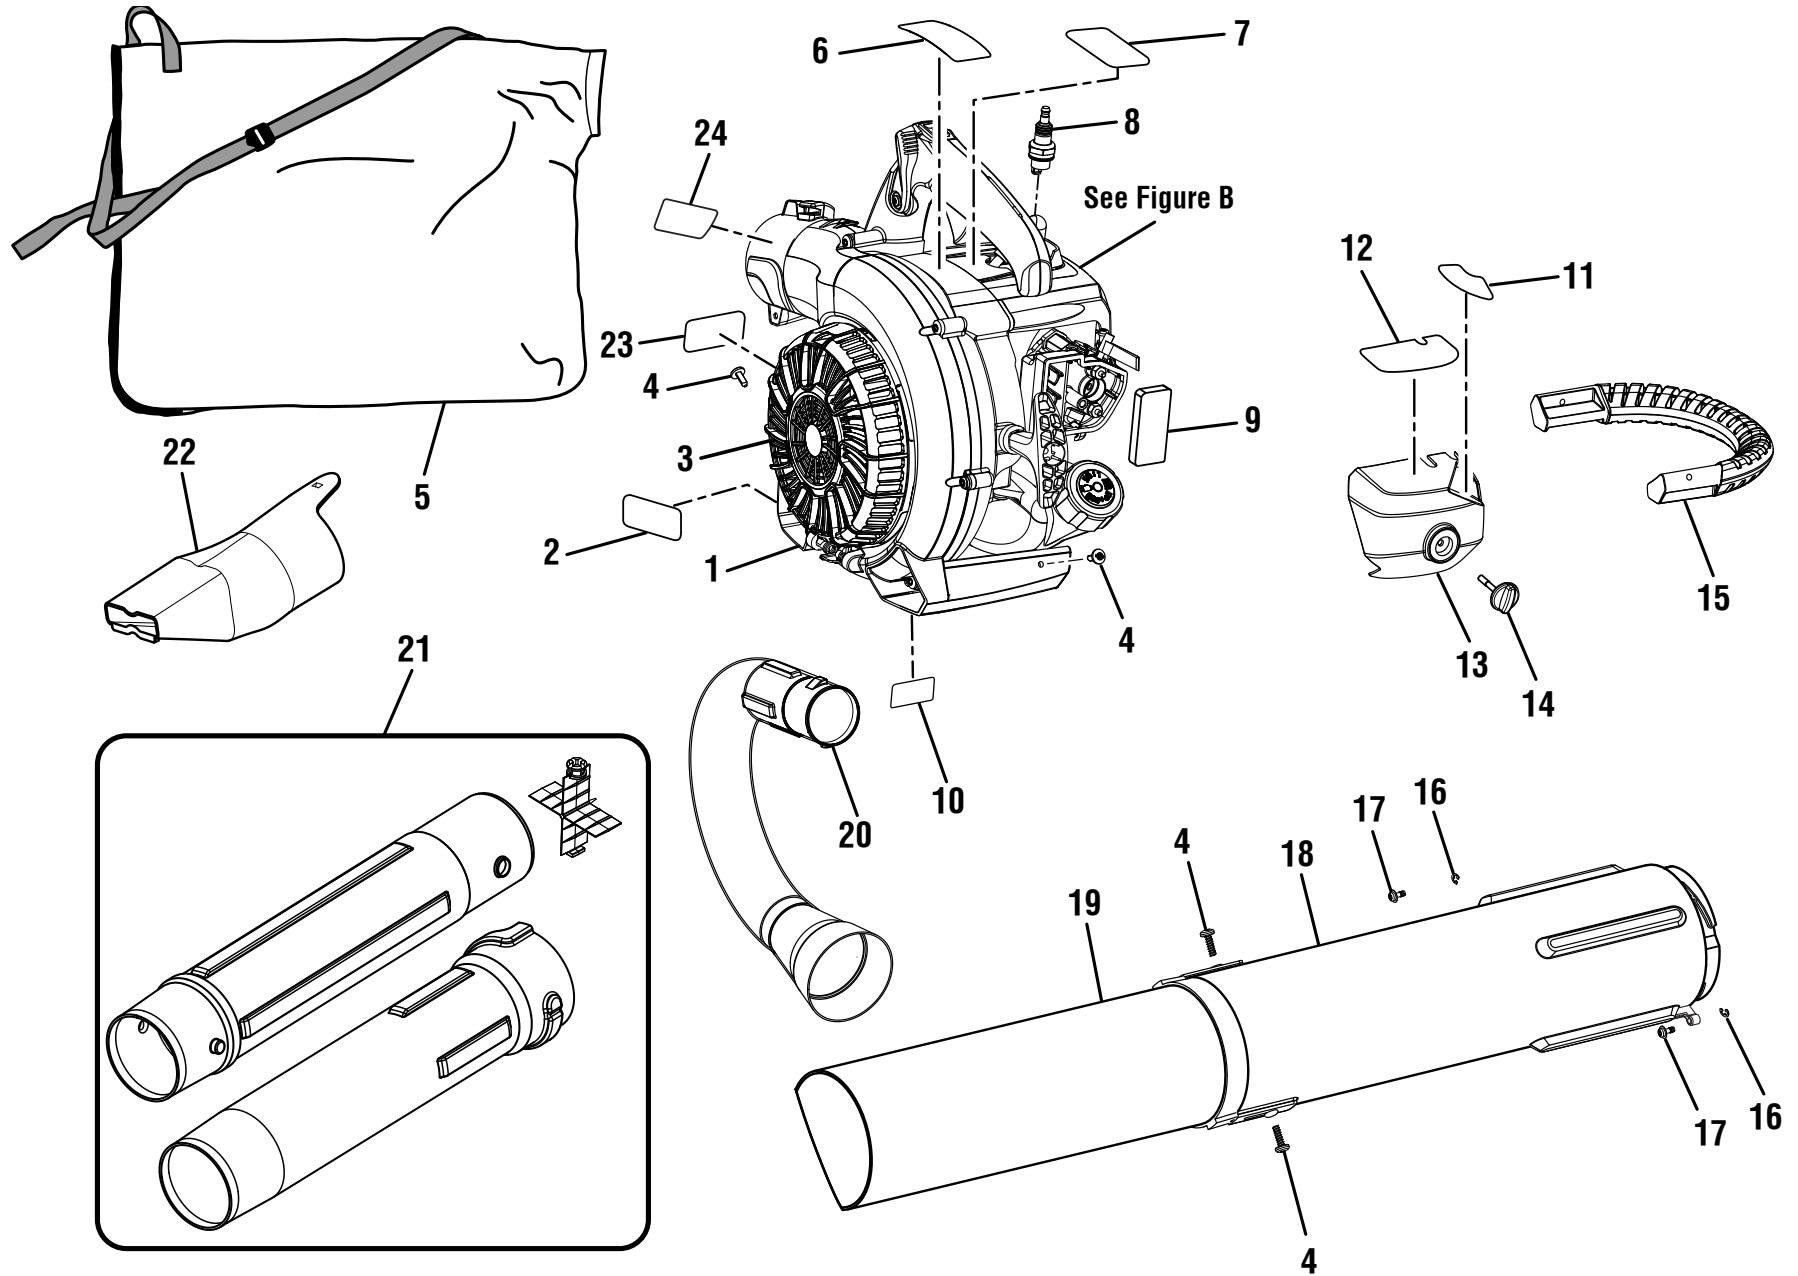

HOMELITE BLOWER/VACUUM — ITEM NUMBER UT26HBV & UT26HBVEMC

FIGURE A

HOMELITE BLOWER/VACUUM – ITEM NUMBER UT26HBV & UT26HBVEMC

The model number will be found on a label attached to the engine housing. Always mention the model number in all correspondence regarding your **BLOWER/VACUUM** or when ordering repair parts.

PARTS LIST (FIGURE A)

KEY NO.	PART NUMBER	DESCRIPTION	QTY
1	678726001	Vacuum Door Spring.....	1
2	940654088	Combustion Label.....	1
3	521500008	Vacuum Door.....	1
4	660621001	Vacuum Tube Screw (10-14 x 1/2 in.).....	4
5	970694003	Vacuum Bag w/Shoulder Strap.....	1
6	941727004	Warning Label.....	1
7	940705301	Logo Label (Small).....	1
8	870174002	* Spark Plug (L7RTC).....	1
9	563747002	Filter.....	1
10	940803288	EMC Label (UT26HBVEMC only).....	1
11	940868001	Choke Label.....	1
12	940734163	Starting Label.....	1
13	310804004	Air Filter Cover (Inc. Key 11-12 and 14).....	1
14	590461006	Knob.....	1
15	521504002	Vacuum Handle.....	1
16	650027001	E-Ring.....	2
17	660880001	Screw (1/4-20 x 3/4 in.).....	2
18	580892002	Upper Vacuum Tube.....	1
19	570562002	Lower Vacuum Tube.....	1
20	580956001	Vacuum Bag Adaptor.....	1
21	360152003	Blower Tube Assembly.....	1
22	580613006	Wet Leaf Nozzle.....	1
23	940680052	Hot Surface Label.....	1
24	941727009	Tube Removal Label.....	1
	Not Shown:		
	991000662	Operator's Manual	
	8-17-17		
	(Rev:01)		

* STANDARD HARDWARE ITEM – MAY BE PURCHASED LOCALLY