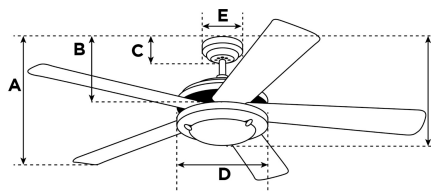

Warranty

Ceiling fans backed by our Limited Lifetime Warranty have a lifetime motor warranty and a 2-year warranty on all other parts.

A. Top of Canopy to Bottom of Blades	7.5"
B. Top of Canopy to Bottom of Switch House	7.5"
C. Top of Canopy to Bottom of Canopy	N/A
D. Width of Motor Housing.....	10.2"
E. Width of Canopy.....	N/A
F. Top of Canopy to Bottom of Glass	N/A